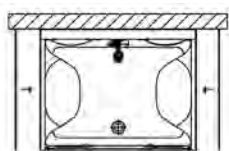

Lara with double seat
Right-left side wall application