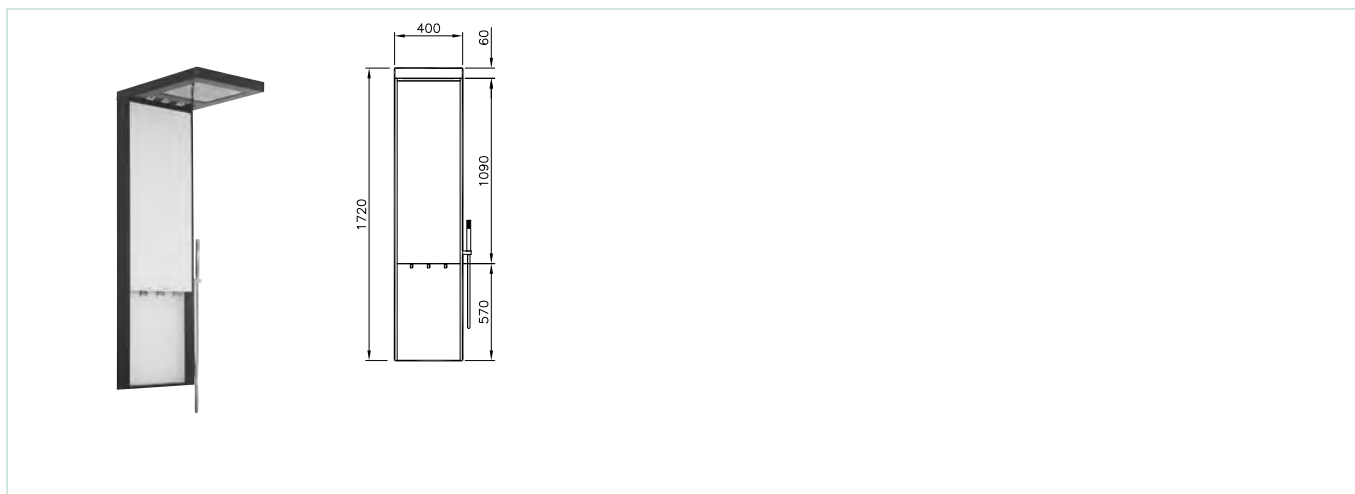

Notte shower system (172x40 cm)

Code	System	Product properties
55870001000	Body	• Hidden faucet • Top body massage jets • Handshower • Head shower • Foldable shower seat
• The local water pressure should be in between 3-6 bars.		

• 2 years warranty is offered for all showering areas product. Please check general information on page 1209 • For the prices, please see our price book.