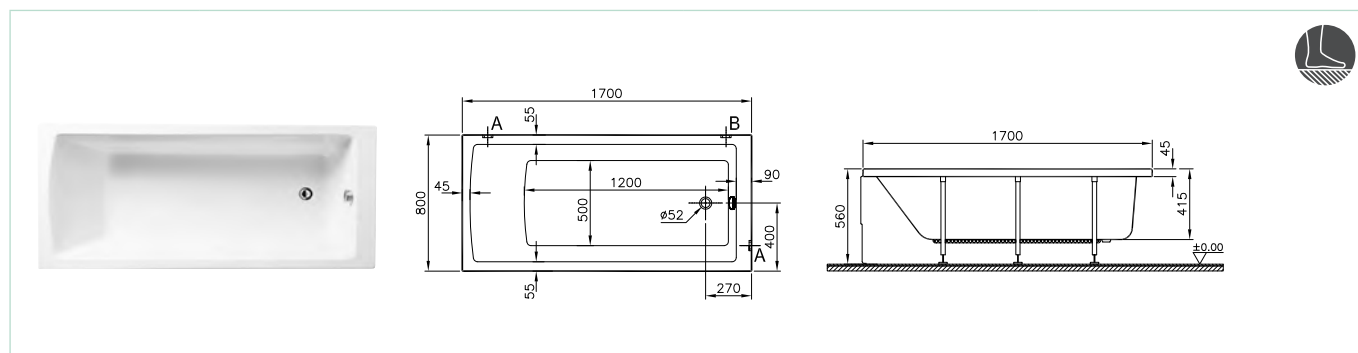

Neon rectangular (80 cm)

Code	Size (cm)	Product	Product properties
56040095000	170x80	Whirlpool	Air Relax
56040009000			Aqua Soft
56040011000			Aqua Soft Easy Chrome
56040013000			Aqua Soft Easy Chrome with grip
56040001000	170x80	Body	Minimum pallet quantity - 14 pieces
56040002000		Body with one grip hole	

Panels and complementary products	
51480001000	170 cm acrylic front panel
51610001000	80 cm acrylic side panel
59950099000	170 cm wooden front panel-Waved natural wood
59950109000	80 cm wooden side panel-Waved natural wood
59950124000	170 cm wooden front panel-Anthracite high gloss
59950114000	80 cm wooden side panel-Anthracite high gloss
59950024000	170 cm wooden front panel-Grey oak
59950037000	80 cm wooden side panel-Grey oak
59990604000	Leg set&wall anchors
5601092	Pop-up waste & overflow set (Viega)
5601091	Pop-up waste & overflow set (Silfra)
5601090	Nonautomatic waste & overflow set (Viega)
5600002	Chrome grip (per piece)

- For antislip application visit page 1205
- For gold hydromassage jet options please visit 1205 page.

• 2 years warranty is offered for all showering areas product. Please check general information on page 1209
* There is no panel application. • For the prices, please see our price book.