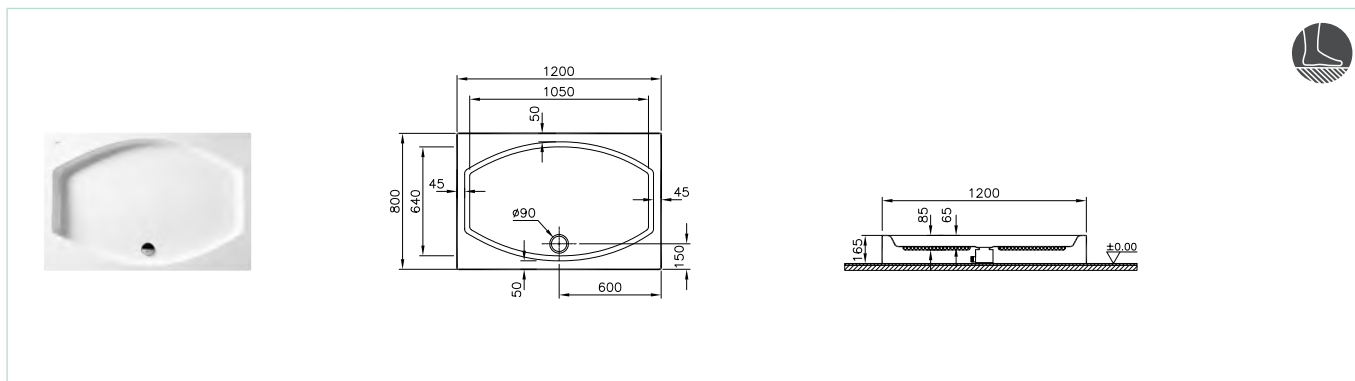

Optima rectangular monobloc (120x80 cm)

Code	Size (cm)	Installation options	Product properties		
			Leg	Waste	Panel
54080001000	120x80	Monobloc	-	-	-
Panels and complementary products					
5601089	90 mm shower tray waste