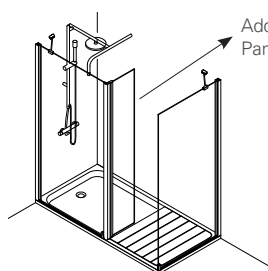

Kimera shower unit (170x90 cm)

Without hinged door (Faucet on the shorter wall)

With hinged door (Faucet on the shorter wall)

Warm and cold water outlets are shown with C2 on the shorter wall and with C1 on the longer wall

*There is thermostatic shower mixer.

Caution: Look at the technical sheet for leg set and panels application

Code	System	Door	Product properties			
			Shower enclosure	Faucet	Siphone	Leg set
53250009000	Shower unit	without hinged door	Front + side	On the longer wall	✓	-
53250007000			Front	On the longer wall	✓	-
53250025000			Front + side	On the shorter wall	✓	-
53250024000			Front	On the shorter wall	✓	-
53250013000		with hinged door	Front + side + door	On the longer wall	✓	-
53250012000			Front + door	On the longer wall	✓	-
53250029000			Front + side + door	On the shorter wall	✓	-
53250028000			Front + door	On the shorter wall	✓	-
53280001000	Front panel	170 cm				
53900001000	Side panel	90 cm				
59990325000	Leg set	170x090 Kimera Flat ST				
5602947	Cabinet	Additional glass panel door (30 cm) to be used only with shower unit without hinged door				
5602967	Wooden mat	Wooden shower mat for 170x90 Kimera (78x64 cm)				

Additional Glass Panel Door

- There is no difference between left & right versions of Kimera Compact Units. The same unit is applicable for both left and right sides installation.
- Additional front glass is 30 cm wide and shall be ordered with compact unit on request. Additional front glass request must be attached to the main compact unit order.
- In Kimera compact units thermostatic faucet without spout is included in the package. If spout is requested, it should be noted in the CRM section of the order in SAP
- PANEL AND WOODEN MATTE ARE NOT INCLUDED IN THE PRICE. PLEASE KINDLY REMEMBER TO ORDER PANEL AND WOODEN MATTE SEPERATELY.
- The codes with leg set should be used if panelled product is requested.

• 2 years warranty is offered for all showering areas product. Please check general information on page 1209
• Please check installation guide for page 1036 • For the prices, please see our price book.