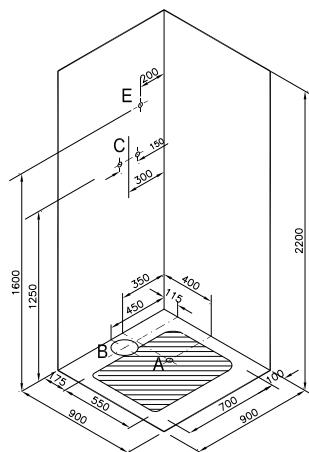

Notte shower unit flat (90x90 cm)

Left

Right

Profile color options;

Notte compact shower unit has:

- Top body massage jets
- 3 way hidden faucet
- Handshower with magnet
- Back panel with LED lighting
- Hidden storage area
- Tempered glass cabin

Notte Shower unit has two models: left and right. When you look on idly; if the door handle is on the right; shower unit is called "Notte Shower Unit Right", if it is on the left; called "Notte Shower Unit Left".

Left code	Right code	System	Product properties				
			Hydromassage type	Panel	Aluminum frame	Shower tray	Back wall
56580105000	56585105000	Shower unit	with hinged door	Front+left or right side	Matte gray	Acrylic	Glass
56580104000	56585104000				Matte Black	Acrylic	Glass
56580001000				Front+left or right side	Matte gray	Acrylic	Glass
56580002000					Matte Black	Acrylic	Glass

• Shower tray is flat and requires lay low grounding.
• Short edge of the Compact Unit has transparent glass.