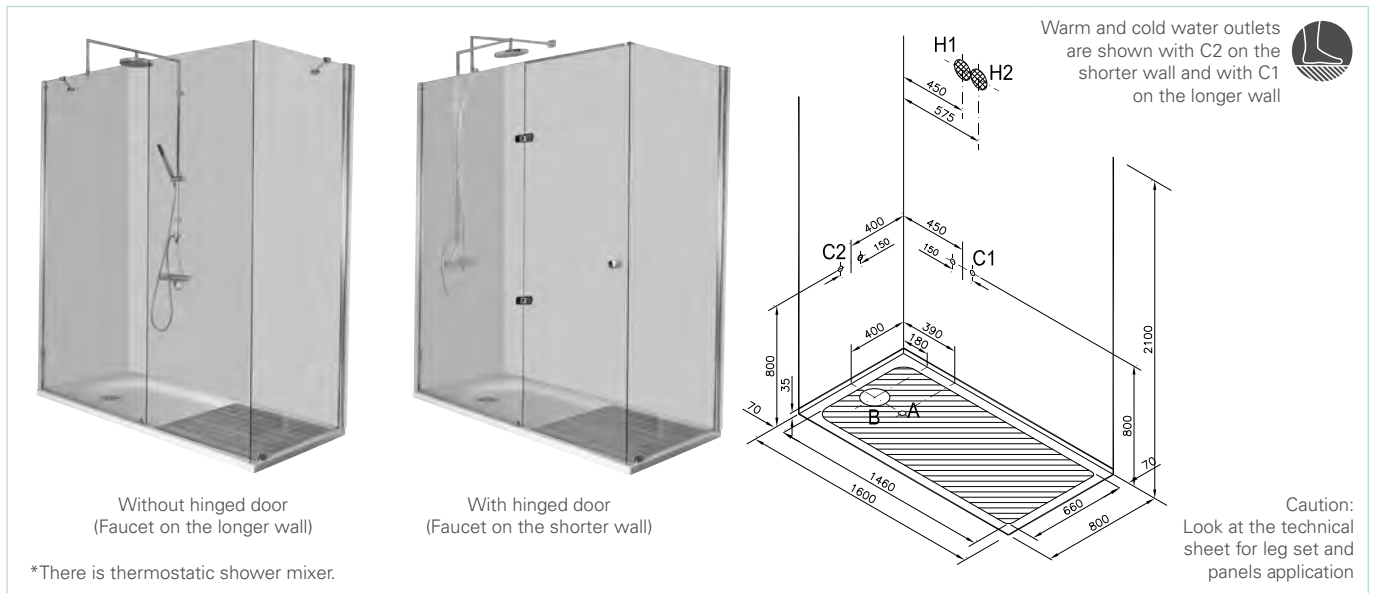

Kimera shower unit (160x80 cm)

*There is thermostatic shower mixer.

Code	System	Door	Product properties			
			Shower enclosure	Faucet	Siphone	Leg set
53240009000	Shower unit	without hinged door	Front + side	On the longer wall	✓	-
53240007000			Front	On the longer wall	✓	-
53240025000			Front + side	On the shorter wall	✓	-
53240024000			Front	On the shorter wall	✓	-
53240013000		with hinged door	Front + side + door	On the longer wall	✓	-
53240012000			Front + door	On the longer wall	✓	-
53240029000			Front + side + door	On the shorter wall	✓	-
53240028000			Front + door	On the shorter wall	✓	-
53870001000	Front panel	160 cm				
53910001000	Side panel	80 cm				
59990324000	Leg set	160x080 Kimera Flat ST				
5602947	Cabinet	Additional glass panel door (30 cm) to be used only with shower unit without hinged door				
5602966	Wooden mat	Wooden shower mat for 160x80 Kimera (68x64 cm)