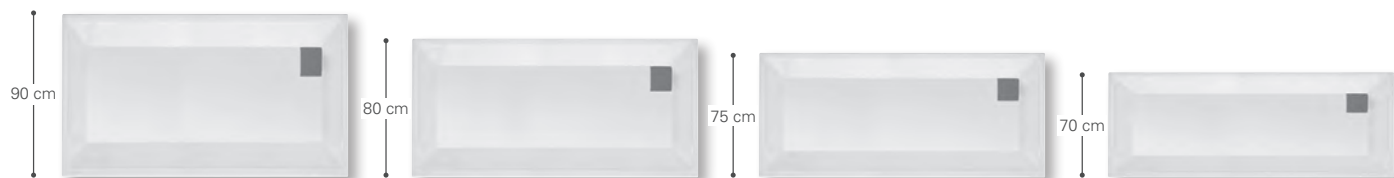

T Series

Trim to a T.

Discover the pure aesthetics of a trim shower tray with VitrA's T series, created to perfectly complement contemporary bathrooms with its slender form and sharply precise lines. Acrylic T series shower trays can be installed flush with the floor if so desired to provide accessible shower comfort, or can be low-set if you opt for the easy-installation monoflat choice.

4 width options