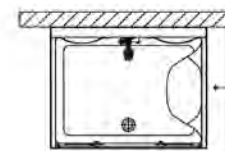

Lara with single seat
Right side wall application

If the product is not placed to a wall, "Lara Side Wall Panel" should be ordered to close the area of the seat. The side for which the compact system is ordered should be stated in the CRM customer note during placing an order. To determine the right side, please look at the product directly. Should both sides of the product remain open, two side panels should be ordered.