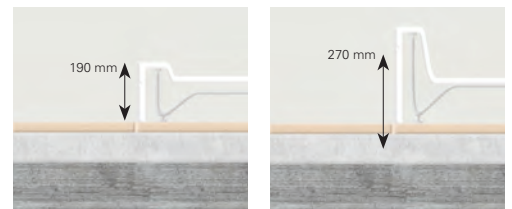

Flat Paneled

Deep Paneled