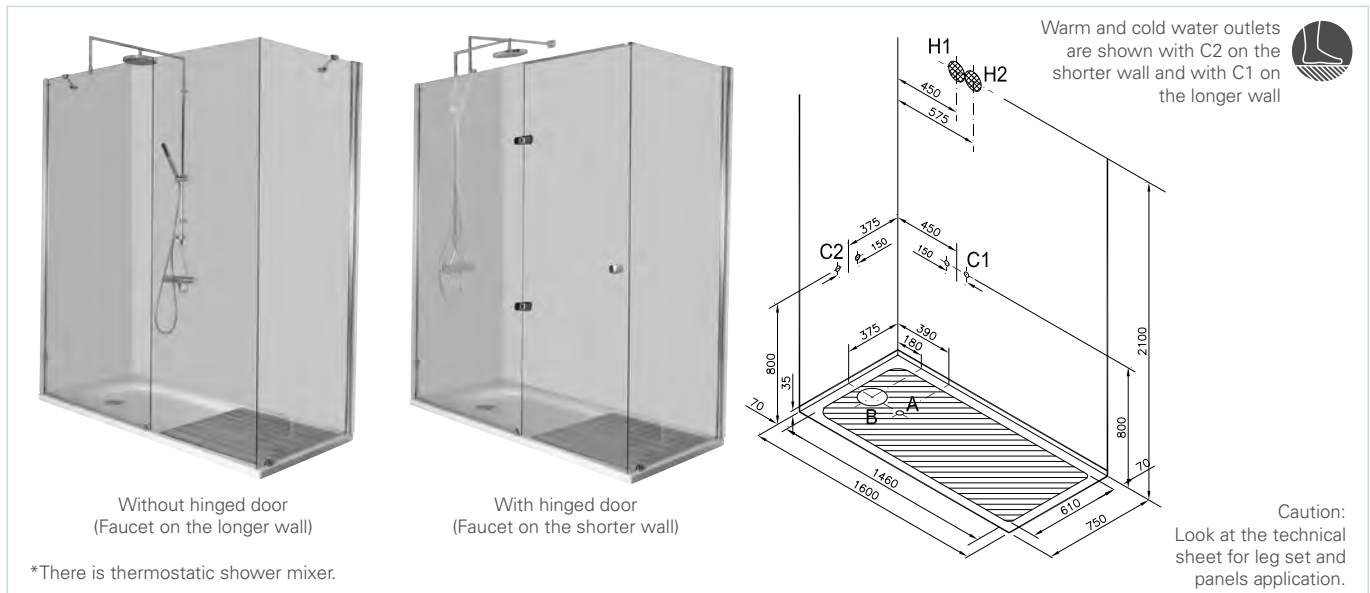

Kimera shower unit (160x75 cm)

*There is thermostatic shower mixer.

Code	System	Door	Product properties			
			Shower enclosure	Faucet	Siphone	Leg set
55920009000	Shower unit	without hinged door	Front + side	On the longer wall	✓	-
55920007000			Front	On the longer wall	✓	-
55920025000			Front + side	On the shorter wall	✓	-
55920024000			Front	On the shorter wall	✓	-
55920013000		with hinged door	Front + side + door	On the longer wall	✓	-
55920012000			Front + door	On the longer wall	✓	-
55920029000			Front + side + door	On the shorter wall	✓	-
55920028000			Front + door	On the shorter wall	✓	-
53870001000	Front panel	160 cm				
53920001000	Side panel	75 cm				
59990609000	Leg set	160x075 Kimera Flat ST				
5602947	Cabinet	Additional glass panel door (30 cm) to be used only with shower unit without hinged door				
5604574	Wooden mat	Wooden shower mat for 160x75 Kimera (63x64 cm)