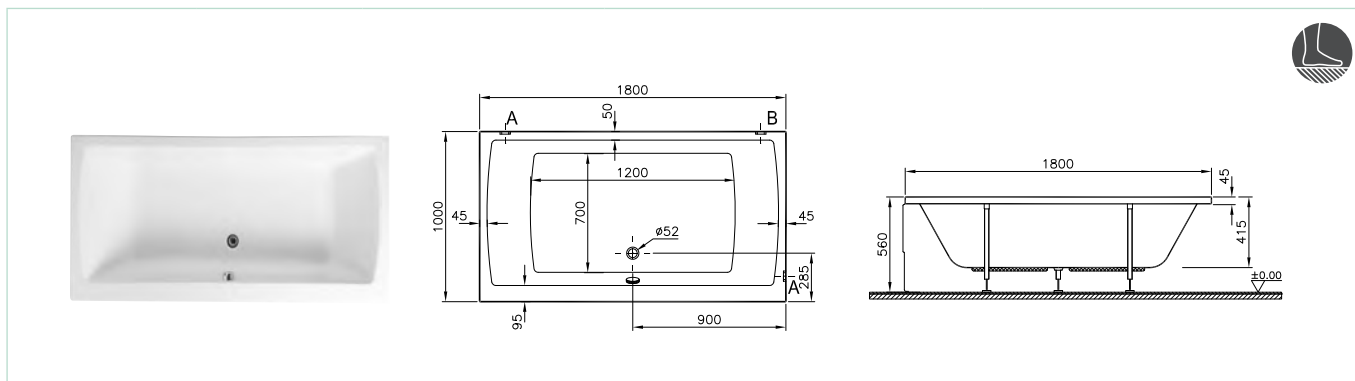

Neon rectangular/double ended (100 cm)

Code	Size (cm)	Product	Product properties
58960015000	180x100	Whirlpool	Duo Soft
58960017000			Duo Soft with 2 lights
58960014000			Aqua Maxi
58960016000			Aqua Maxi with 1 light
58960095000			Air Relax
58960009000			Aqua Soft
58960011000			Aqua Soft Easy Chrome
58960013000			Aqua Soft Easy Chrome with grip
58960010000			Aqua Soft Easy Abs
58960001000	180x100	Body	Minimum pallet quantity - 14 pieces
58960002000		Body with one grip hole	

Look at references table (page 1231, 1232)

Panels and complementary products	
51460004000	180 cm acrylic front panel
57980001000	100cm acrylic side panel
59990896000	Leg set & wall anchors
5601092	Pop-up waste & overflow set (Viega)
5601091	Pop-up waste & overflow set (Silfra)
5601090	Nonautomatic waste & overflow set (Viega)
5600002	Chrome grip (per piece)

- For antislip application visit page 1205
- For gold hydromassage jet options please visit 1205 page.

• 2 years warranty is offered for all showering areas product. Please check general information on page 1209
* Orders with panel must include leg sets. • For the prices, please see our price book.