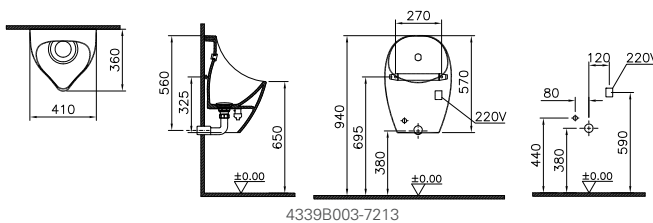

Urinals & separators

Sanitary Ware and Complementary Products

Product code	Description
Watersmart urinal	
4339B003-7215	Mains supply, with timer
4339B003-7214	Battery operated, with timer
4339B003-7213	Mains supply, automatic flush
4339B003-7212	Battery operated, automatic flush

• "XXX" indicates the color. For the colors offered for each suit, see page 310. • 10 years warranty is offered only for ceramic sanitary ware products. • For the prices, please see our price book.