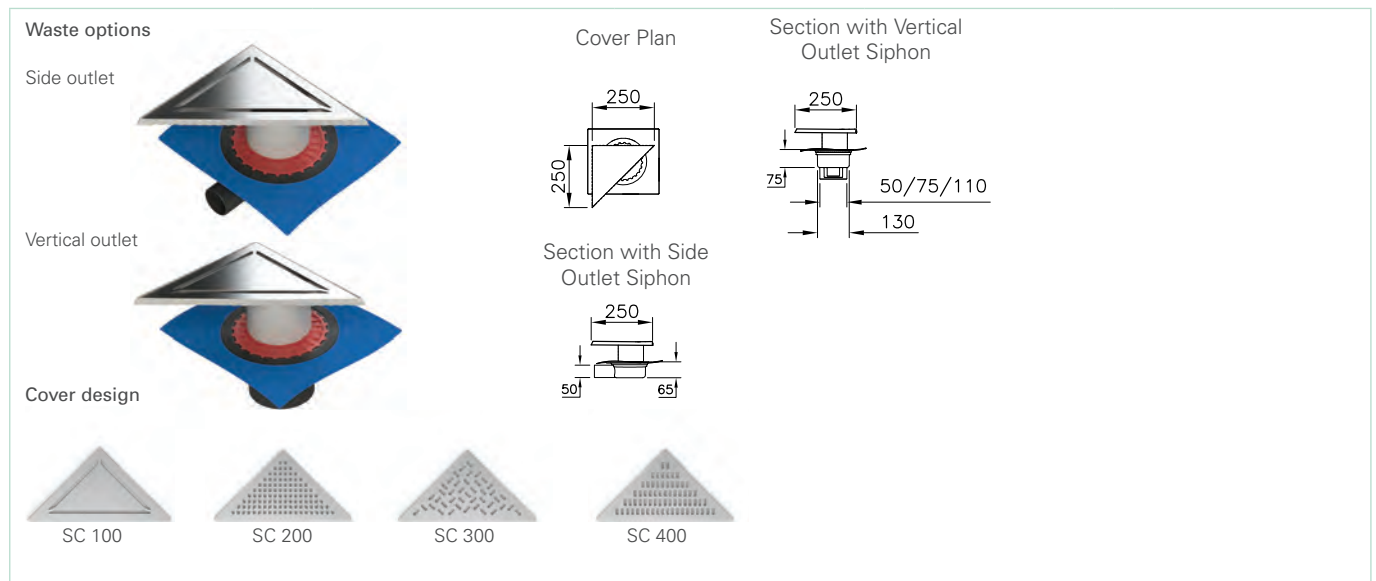

Corner - with insulation

Waste options		Size (cm)	Cover design	Color
Side (50)	Vertical (100)			
5701399	5701402	25x25	SC 100	Shine Gold
5701398	5701401			Shine
5701397	5701400			Matte
5701405	5701408		SC 200	Shine Gold
5701404	5701407			Shine
5701403	5701406			Matte
5701411	5701414		SC 300	Shine Gold
5701410	5701413			Shine
5701409	5701412			Matte
5701417	5701420		SC 400	Shine Gold
5701416	5701419			Shine
5701415	5701418			Matte

• For complimentary parts please check page 1002 • For general information please check page 974 and 1209 • 2 years warranty is offered for V-Flow Showering Channel materials.
• For the prices, please see our price book.