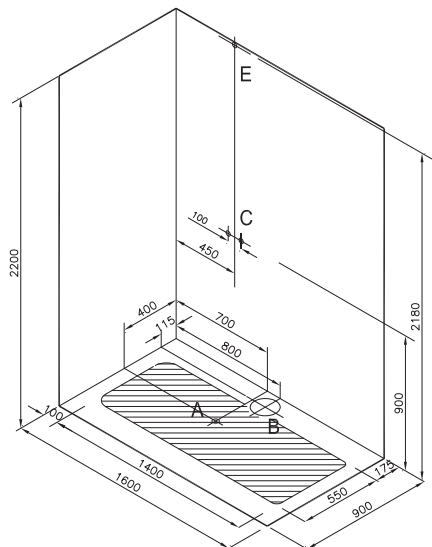

Zest Space shower unit (160x90 cm) **NEW**

Left

Image belongs to 60500024000

Right

Image belongs to 60500023000

Zest shower unit has:

- Chromateraphy leds
- Drying area which can also be used as sitting area
- Mirror surface closure
- Shelves in the betning area
- Functional usage of compact system
Acrylic shower tray, 4 way hidden faucet, handshower, showemead, spout 3 hydromassage jets, glass cabin