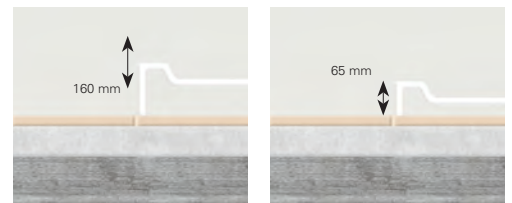

Monoblock

Monoflat

Monoflat can only be installed by breaking the siphon area, and as a result, offers the possibility of easy installation as a result.