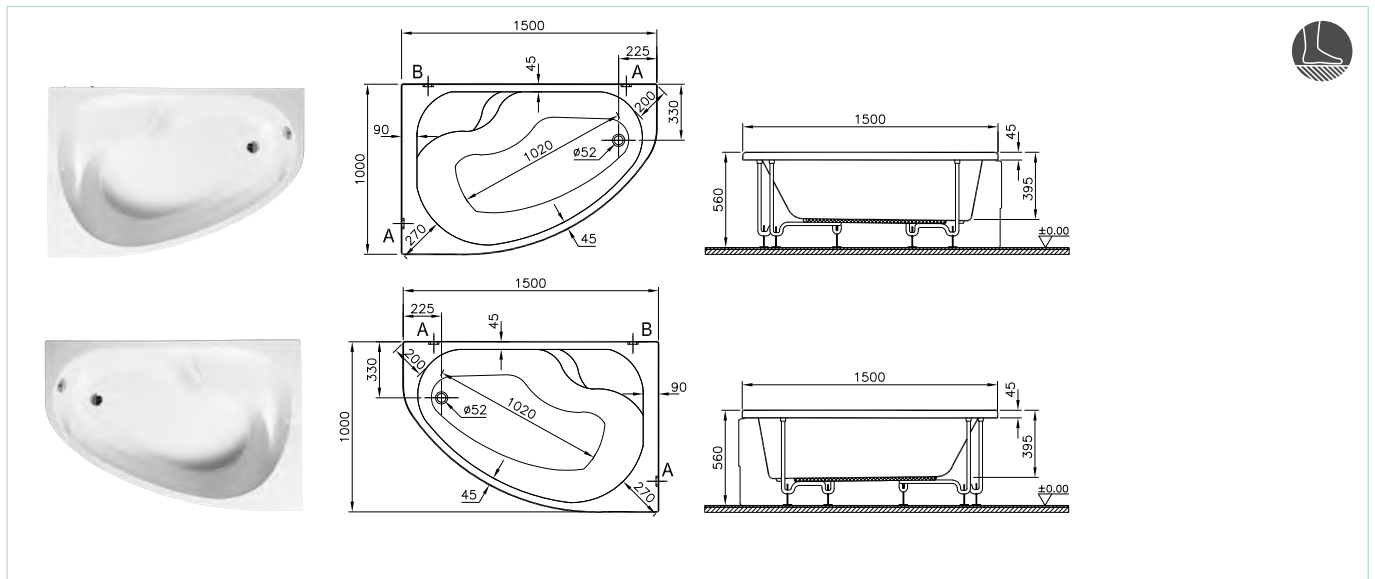

Nysa offset (150x100 cm)

Left code	Rihgt code	Size (cm)	Product	Product properties
50790015000	50780015000	150x100	Whirlpool	Duo Soft
50790017000	50780017000			Duo Soft with 2 lights
50790014000	50780014000			Aqua Maxi
50790016000	50780016000			Aqua Maxi with 1 light
50790095000	50780095000			Air Relax
50790009000	50780009000			Aqua Soft
50790011000	50780011000			Aqua Soft Easy Chrome
50790001000	50780001000	150x100	Body	Minimum pallet quantity - 10 pieces

Look at the reference table (page 1231, 1232)

Panels and complementary products	
52490001000	150 cm acrylic corner panel
59990078000	Leg set & wall anchors
5601092	Pop-up waste & overflow set (Viega)
5601091	Pop-up waste & overflow set (Silfra)

- For antislip application visit page 1205
- For gold hydromassage jet options please visit 1205 page.

• 2 years warranty is offered for all showering areas product. Please check general information on page 1209
* Orders with panel must include leg sets. • For the prices, please see our price book.