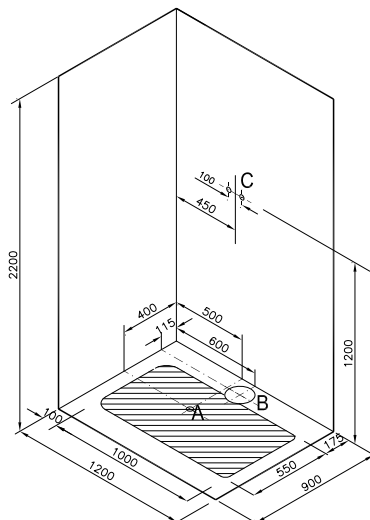

Zest Sliding shower unit (120x90 cm)

Left

Image belongs to 59880021000

Right

Image belongs to 59880022000

Profiles color options

Zest shower unit has:

- Handshower
- Showerhead
- Spout