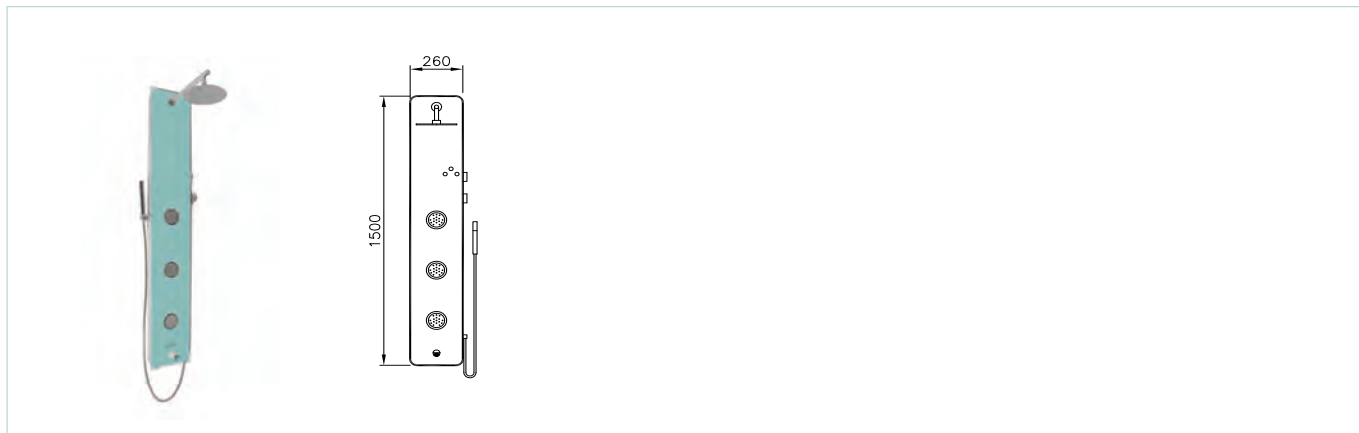

Wake shower system (150x22 cm)

Code	System	Product properties	Color
56660001000	Shower system	• Glass body • Adjustable, body jets • Spout • Handshower • Showerhead • 4 way diverter	Eau de Nile
• The water pressure should be between 3-6 bars. • There is no electrical connection.