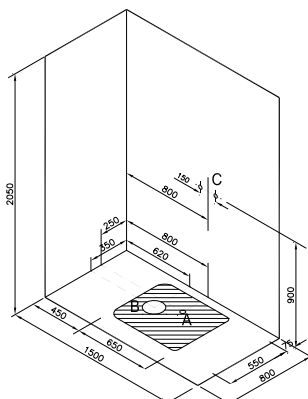

(Left & front glass of cabinet are transparent, seating unit & storage unit are on right, handle is on left)

Roomy shower unit (150x80 cm)

Left

Image belongs to 58990012000

Right

Image belongs to 58990013000