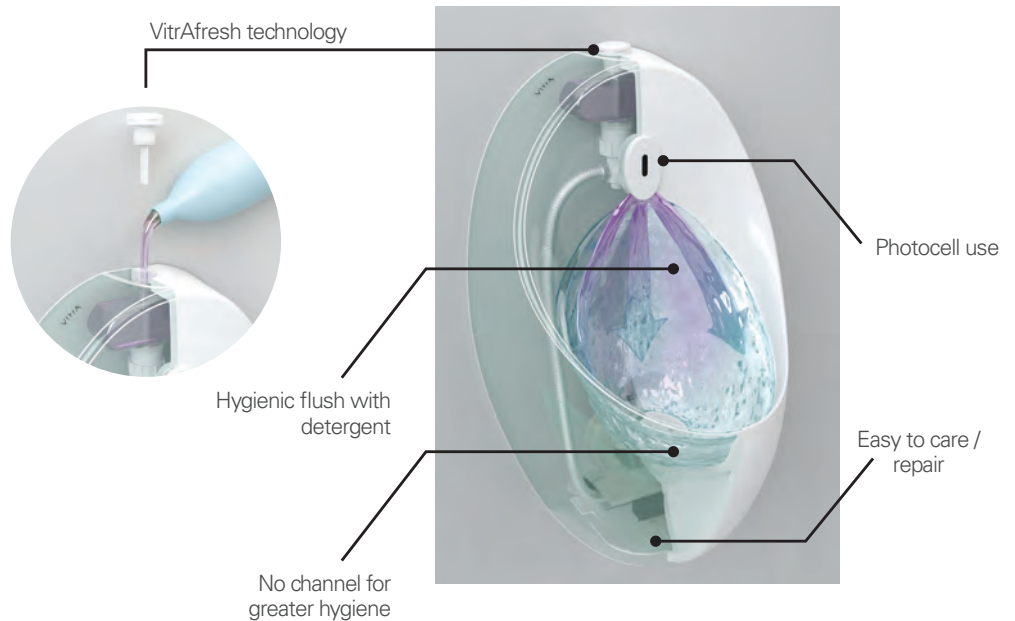

AutoClean washbasin

Easy-to-clean washbasins, hygienic bathrooms!

VitrA underlines the importance of hygiene with user-friendly cleaning solutions. VitrA's newly developed AutoClean washbasins offer an auto clean function that makes cleaning fast and easy and contributes to bathroom hygiene and healthier homes.

*Beneath the washbasin is a 1-lt VitrA Fresh detergent dispenser. 5-10 ml of detergent is consumed with each flush.

The concealed water outlet in AutoClean washbasins prevents dirt buildup and ensures hygiene.

- Users may choose between a manual control button and a photocell controlled sensor.
- 1 liter of water is consumed with every flush. The water diverter and internal channel in the washbasin guarantee maximum hygiene.

VitrA's new generation photocell urinals have many features. Photocell, Rim-ex and VitrAfresh technologies offer both hygienic use and water savings. They are also easy to maintain and repair.

- More hygiene with VitrAfresh technology
- Easier cleaning with Rim-ex technology
- No-touch use with photocell
- Water and energy savings
- Universal design for all spaces
- Easy to care / repair