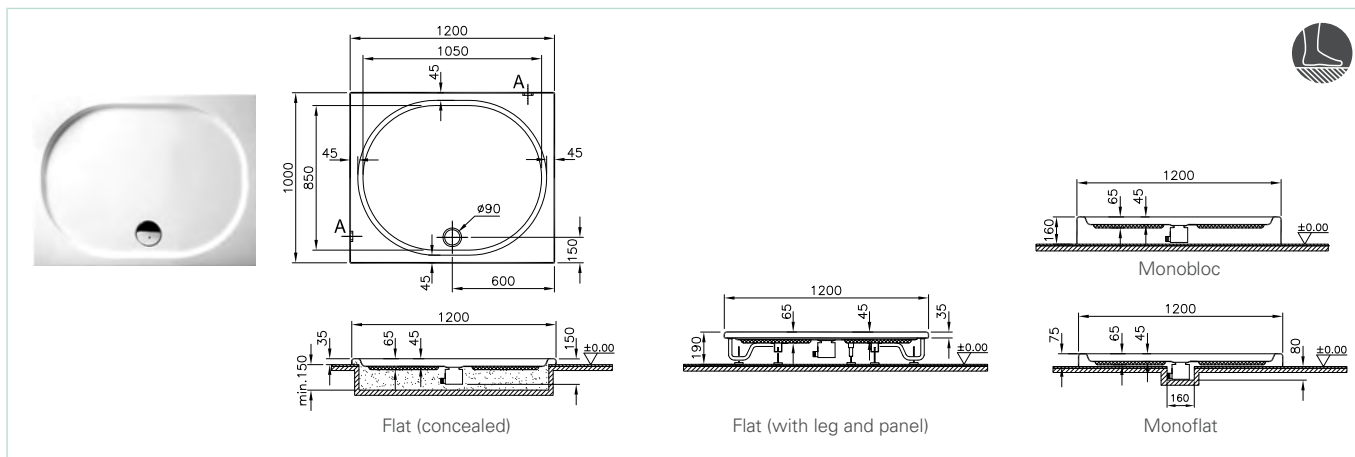

Matrix rectangular (100 cm)

Code	Size (cm)	Installation options	Product properties	
			Leg	Waste
56110001000	120x100	Flat (concealed)	-	-
56120001000		Monobloc	-	-
59870001000		Monoflat	-	-

Panels and complementary products	
52970001000	120 cm front panel
54420001000	100 cm side panel
59990611000	Leg set for 120x100 cm
5601089	90 mm shower tray waste

* Please add 59950143000 for antislip application during production process.

• 2 years warranty is offered for all showering areas product. Please check general information page 1209 • For the prices, please see our price book.