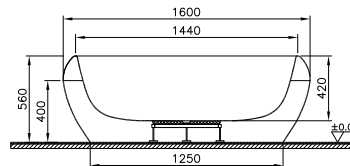

Istanbul by Covegrove.

Round (Ø 160 cm)

Code	Size (cm)	Product	Product properties		
			Hydromassage types		
52980015000	Ø160	Whirlpool	Duo Soft		Look at the reference table (page 1231, 1232)
52980017000			Duo Soft with 2 lights		
52980014000			Aqua Maxi		
52980016000			Aqua Maxi with 1 light		
52980095000			Air Relax		
52980009000			Aqua Soft		
			Leg	Waste	Panel
52980001000	Ø160	Body	✓	Pop-up waste and overflow set	✓

- For anti-slip function additions add 59950143000 code to order.
- For gold hydromassage jet options please visit 1205 page.
- Panels are included in the price and code for Round Istanbul Bathtubs.
- For mixer details please refer to compatibility table in page 1227

• 2 years warranty is offered for all showering areas product. Please check general information on page 1209
* Can be applied as free standing. • For the prices, please see our price book.