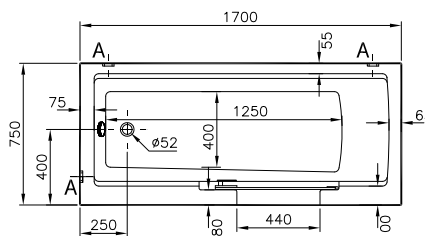

Combo (170x75 cm)

57940001000 body

57930001000 body

Combo bathtub has two models; left and right. When you look on idly, if door is on left, bathtub is called left, if door is on right, bathtub is called Combo right.