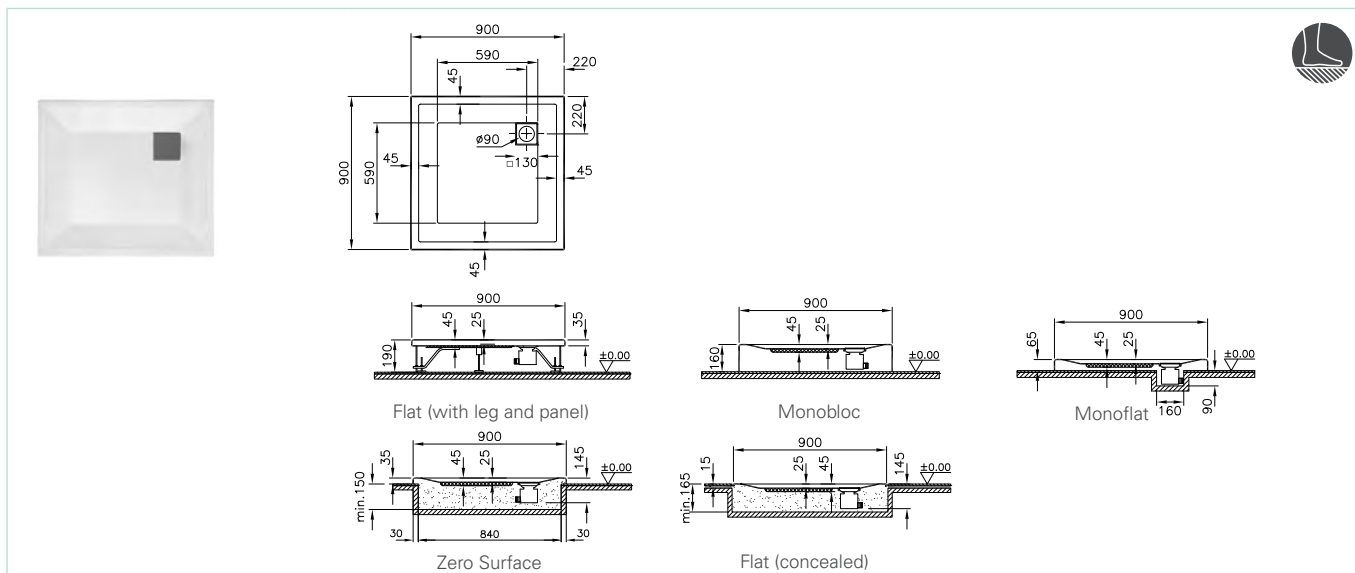

T90 square

Code	Size (cm)	Installation options	Product properties	
			Leg	Waste
58500001000	90x90	Zero Surface	-	-
58700001000		Flat (concealed)	-	-
58600001000		Monobloc	-	-
58850001000		Monoflat	-	-

Panels and complementary products	
54400001000	90 cm front panel
53900001000	90 cm side panel
59990702000	Leg set for 90x90 cm
5609296	90 mm shower tray waste

* Please add 59950143000 for antislip application during production process.

• 2 years warranty is offered for all showering areas product. Please check general information page 1209 • For the prices, please see our price book.