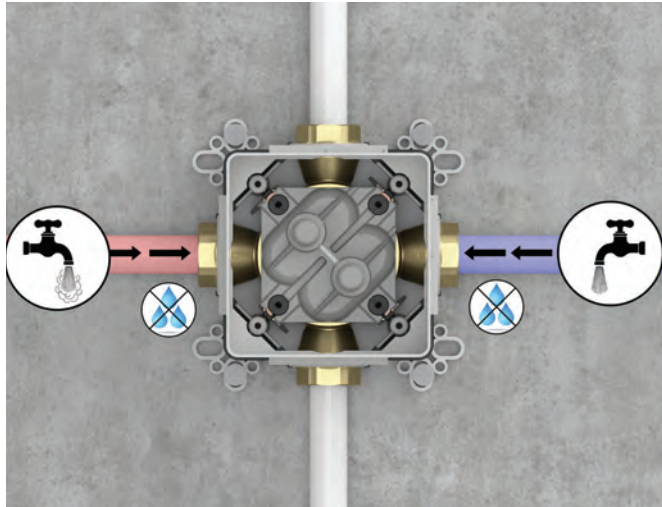

V-Box

New generation solutions that are handy and elegant.

With its user-friendly and innovative properties, V-Box offers a handy and elegant solution for built-in bath/shower and shower mixers. Compliant with Suit, Nest Trendy, Pure and X-Line series, V-Box can also be used as thermostatic bath/shower and shower mixer.

V-Box is easy to install on plasterboard and it provides superior protection to ensure perfect functioning. V-Box provides a high flow rate at the lowest noise level.

Impermeability test

Ensures that V-Box is mounted correctly and tightly to prevent leaks.