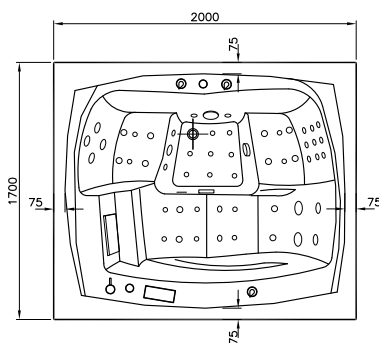

Internal surface color options:

Panel options:

Code	Product properties
56730001381	SPA- 200x170 cm 1 rec.,2 seat- blue
56730001382	SPA- 200x170 cm 1 rec.,2 seat - alba
56730001383	SPA- 200x170 cm 1 rec.,2 seat -white marble
56730002381	SPA- 200x170 cm 1 rec.,2 seat+ Composit Panel - blue
56730002382	SPA- 200x170 cm 1 rec.,2 seat+ Composit Panel - alba
56730002383	SPA- 200x170 cm 1 rec.,2 seat+ Composit Panel - white
56730003381	SPA- 200x170 cm 1 rec.,2 seat+ Teak Panel - blue
56730003382	SPA- 200x170 cm 1 rec.,2 seat+ Teak Panel - alba
56730003383	SPA- 200x170 cm 1 rec.,2 seat+ Teak Panel - white
59950076000	Slicon head pads SPA 1 rec. 2 seat -blue
59950077000	Slicon head pads SPA 1 rec. 2 seat -red
59950078000	Slicon head pads SPA 1 rec. 2 seat-green
59950092000	SPA radio kit
59950094000	Heat preserving cover 200x170 mm
59950095000	SPA floating remote control
59950165000	Microsilik

• 2 years warranty is offered for all showering areas product. Please check general information on page 1209. • Please check installation guide for page 977.
* SPA's can be applied as free standing. • Microsilik® and the Microsilik® logo are trademarks or registered trademarks owned by Jason International Inc.
• For the prices, please see our price book.