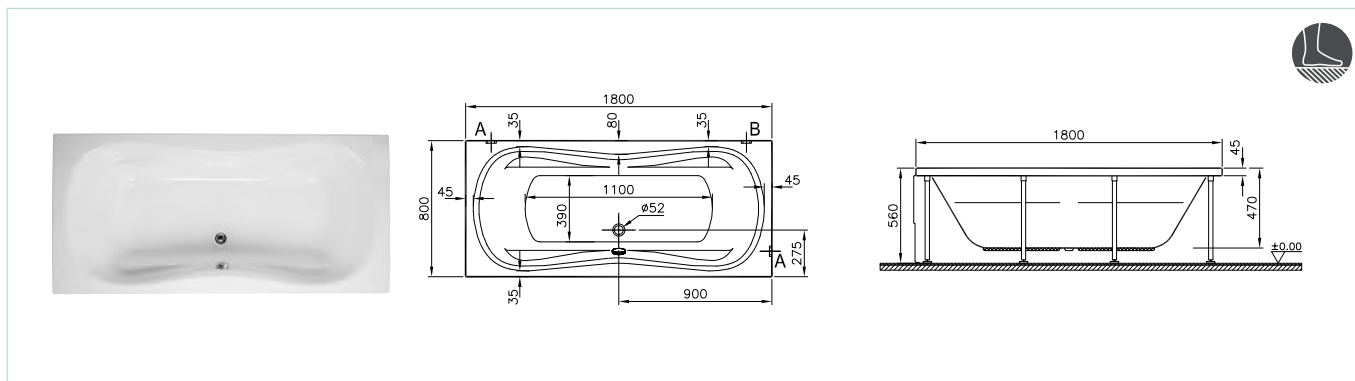

Comfort rectangular/double ended (180x80 cm)

Code	Size (cm)	Product	Product properties
52680015000	180x80	Whirlpool	Duo Soft
52680017000			Duo Soft with 2 lights
52680014000			Aqua Maxi
52680016000			Aqua Maxi with 1 light
52680095000			Air Relax
52680009000			Aqua Soft
52680011000			Aqua Soft Easy Chrome
52680001000	180x80	Body	Minimum pallet quantity - 14 pieces

Look at the reference table (page 1231, 1232)

Panels and complementary products	
51460001000	180 cm acrylic front panel
51610001000	80 cm acrylic side panel
59990268000	Leg set&wall anchors for 180x80 cm
5602680	Special pop-up waste & overflow set (Silfra)

- For antislip application visit page 1205
- For gold hydromassage jet options please visit 1205 page.

• 2 years warranty is offered for all showering areas product. Please check general information on page 1209
* Orders with panel must include leg sets. • For the prices, please see our price book.