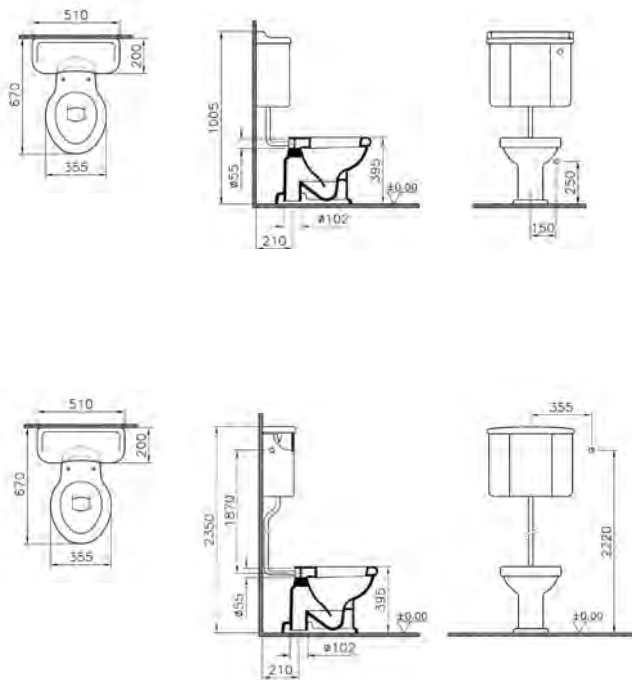

Aria

Sanitary Ware and Complementary Products

Product code	Description
4270BX03-0075	Single WC pan, open-back, 67 cm Vertical outlet
Low level cistern	
6455BX03-1432	Cistern without mechanism
6455BX03-5528	Front lever right (6 L), chrome (424086- cistern mechanism and 424074 pipe set is included under set code 330-5210)
6455BX03-5538	Front lever right (6 L), with gold colored pipe set (424186 cistern mechanism and 424214 gold colored pipe set is included under set code 330-5260)
High level cistern	
6961BX03-0125	Cistern without mechanism
6961BX03-5083	Side lever right (6 L), chrome (424076 cistern mechanism, 424073 pipe set is included under set code 330-5211)
6961BX03-5511	Side lever right (6 L), with gold colored pipe set (424076 cistern mechanism and 424213 gold colored pipe set is included in 330-5261)

• Aria Collection is offered in X03 White color only. • 10 years warranty is offered only for ceramic sanitary ware product.
• 2 years warranty is offered for WC seat, bidet/urinal lids. • For the prices, please see our price book.