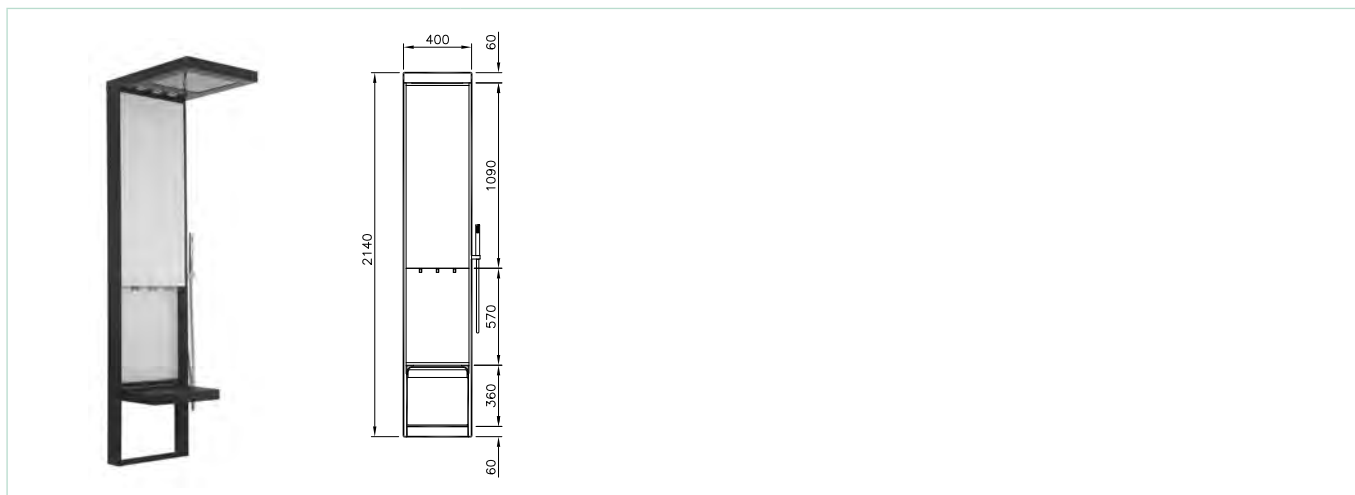

Notte shower system with seat (214x40 cm)

Code	System	Product properties
55870002000	Body	• Hidden faucet • Top body massage jets • Handshower • Head shower • Foldable shower seat
• The local water pressure should be in between 3-6 bars.