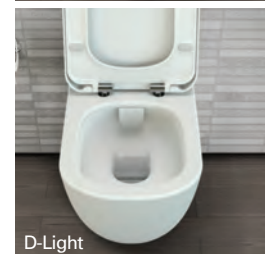

Rim-ex WC pan

The WC pan that beats all formulas for easy cleaning!

The rimless WC pan Rim-ex prevents germ proliferation thanks to its innovative design. Rim-ex is easy to clean, and offers maximum hygiene. Rim-ex WC pans are available in various models suitable for all bathroom styles.

*Clearly superior:
Tests undertaken by the Akdeniz University show Rim-ex is easier to clean and 95 % more hygienic as compared to standard WC pans.

1. Rimless bowl

- Easy to clean surface without channel
- No rim or hole where dirt or harmful organisms could collect.
- Bowl shape designed for efficient flushing.

2. Water outlet

- Optimal water distribution for efficient flush.
- No rim where harmful organisms could proliferate.

3. Ceramic water diverter

- Removable ceramic part for easy cleaning.

Nest