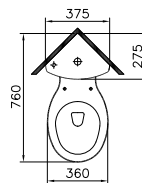

4232L003-5389

- Sanitary ware products in this page are available in X03 White color only.
- 10 years warranty is offered only for ceramic sanitary ware products.
- 2 years warranty is offered for WC seat, bidet/urinal lids.
- For the prices, please see our price book.