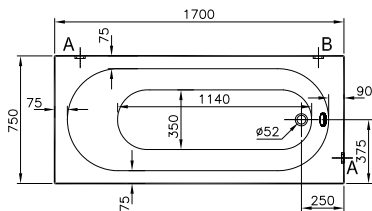

Matrix rectangular (170x75 cm)

Code	Size (cm)	Product	Product properties
50710015000	170x75	Whirlpool	Duo Soft
50710017000			Duo Soft with 2 lights
50710014000			Aqua Maxi
50710016000			Aqua Maxi with 1 light
50710095000			Air Relax
50710009000			Aqua Soft
50710011000			Aqua Soft Easy Chrome
50710013000			Aqua Soft Easy Chrome with grip
50710001000	170x75	Body	Minimum pallet quantity - 14 pieces
50710002000		Body with one grip hole	

Look at the reference table (page 1231, 1232)

Panel codes	
51480001000	170 cm acrylic front panel
51620001000	75 cm acrylic side panel
59990071000	Leg set&wall anchors for 170x80 cm
5601091	Special pop-up waste & overflow set for deep bathtubs (Silfra)
5600002	Chrome grip (per piece)

- For antislip application visit page 1205
- For gold hydromassage jet options please visit 1205 page.

• 2 years warranty is offered for all showering areas product. Please check general information on page 1209
* Orders with panel must include leg sets. • For the prices, please see our price book.