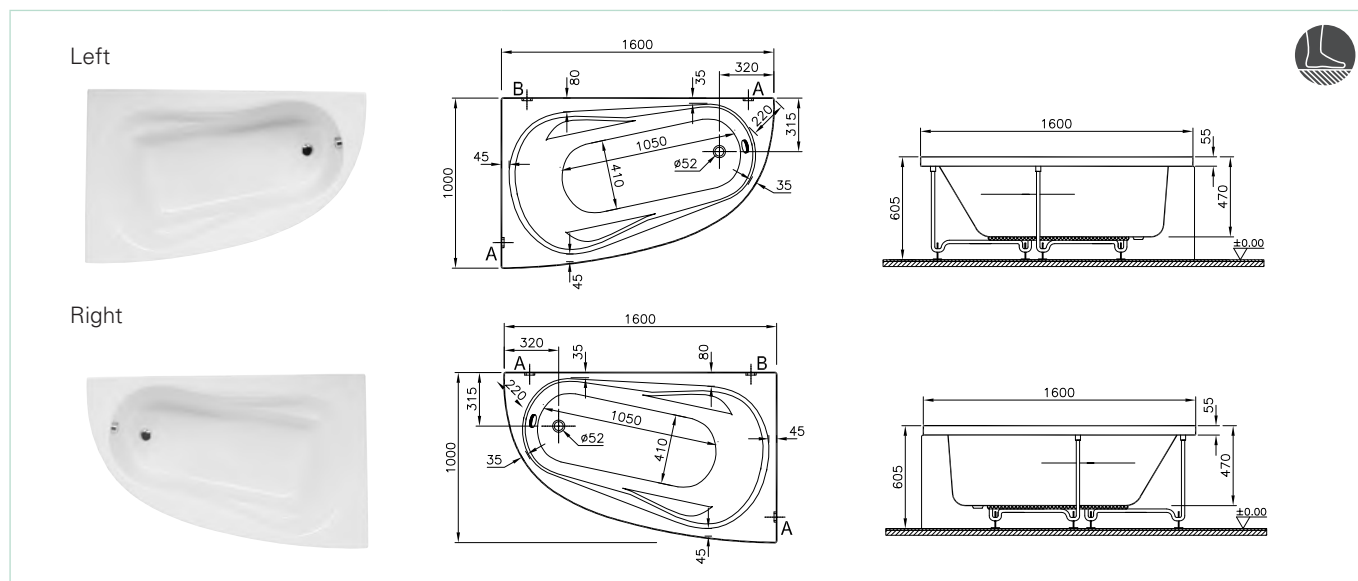

Comfort offset (160x100 cm)

Left code	Right code	Size (cm)	Product	Product properties
52700015000	52690015000	160x100	Whirlpool	Duo Soft
52700017000	52690017000			Duo Soft with 2 lights
52700014000	52690014000			Aqua Maxi
52700016000	52690016000			Aqua Maxi with 1 light
52700095000	52690095000			Air Relax
52700009000	52690009000			Aqua Soft
52700011000	52690011000			Aqua Soft Easy Chrome
52700001000	52690001000	160x100	Body	Minimum pallet quantity - 10 pieces

Look at the reference table (page 1231, 1232)

Panels and complementary products	
52960001000	160 cm acrylic corner panel
59990269000	Leg set & wall anchors
5601092	Pop-up waste & overflow set (Viega)
5601091	Pop-up waste & overflow set (Silfra)

- For antislip application visit page 1205
- For gold hydromassage jet options please visit 1205 page.

• 2 years warranty is offered for all showering areas product. Please check general information on page 1209
* Orders with panel must include leg sets. • For the prices, please see our price book.