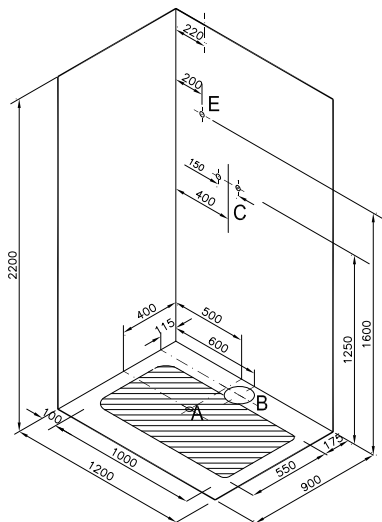

• Shower tray is flat and requires lay low grounding.
 • Short edge of the Compact Unit has transparent glass

Notte shower unit flat (120x90 cm)

Left

Image belongs to 55950104000

Right

Image belongs to 55955104000