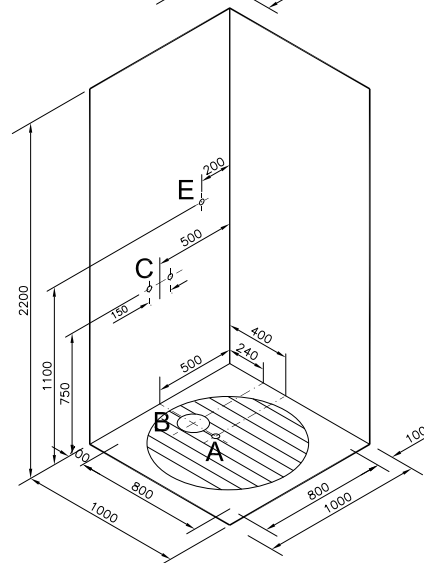

Lara compact system (100x100x220 cm)

Seat is on the left

Seat is on the right

	System 1	System 3
Steam generator	✓	✓
Chromotherapy	✓	-
Radio	✓	-
Water jets	✓	✓
Light	-	✓

Lara compact system has:

- 6 vertical massage jets,
- Shower mixer, showerhead, handshower, handshower rail,
- Tempered glass enclosure,
- Shelves for shampoo, etc.