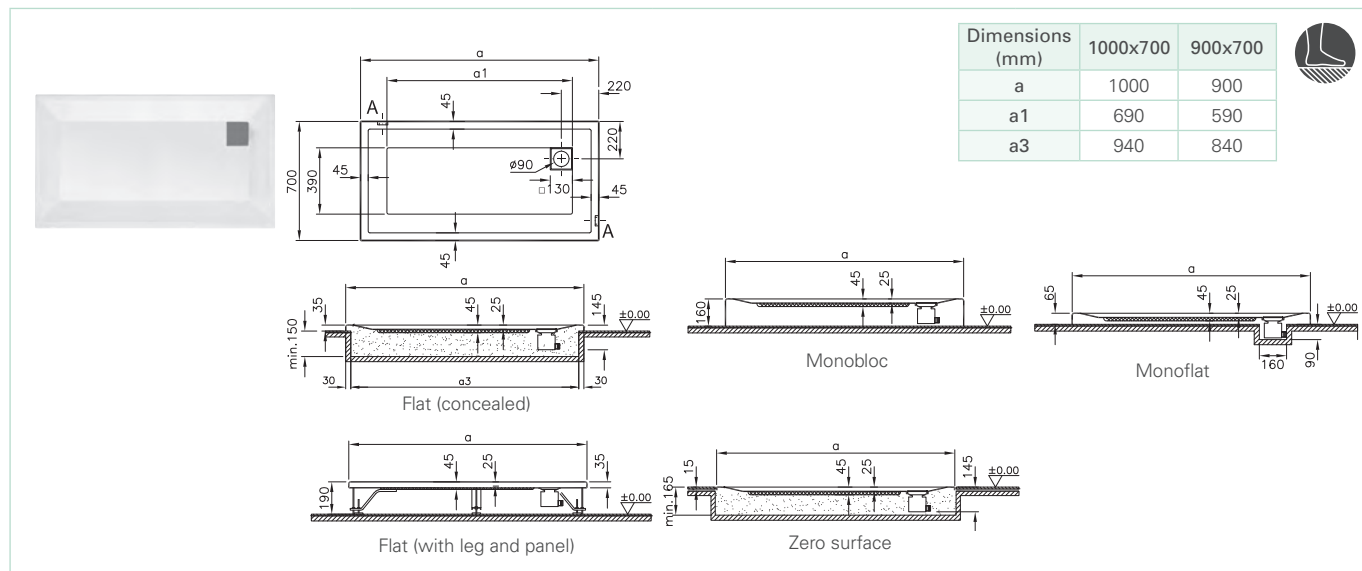

T70 rectangular

Code	Size (cm)	Installation options	Product properties	
			Leg	Waste
57380001000	100x70	Zero Surface	-	-
54960001000		Flat (concealed)	-	-
55040001000		Monobloc	-	-
58410001000		Monoflat	-	-
57370001000	90x70	Zero Surface	-	-
57020001000		Flat (concealed)	-	-
57030001000		Monobloc	-	-
58400001000		Monoflat	-	-

Panels and complementary products	
53990001000	100 cm front panel
54400001000	90 cm front panel
55370001000	70 cm side panel
59990496000	Leg set for 100x70 cm
59990702000	Leg set for 90x70 cm
5609296	90 mm shower tray waste

* Please add 59950143000 for antislip application during production process.

• 2 years warranty is offered for all showering areas product. Please check general information page 1209 • For the prices, please see our price book.