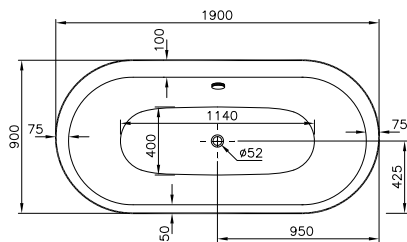

Istanbul by Covegrove.

Oval (190x90 cm)

Code	Size (cm)	Product	Product properties		
			Hydromassage types		
53000018000	190x90	Whirlpool	Duo Maxi		
53000019000			Duo Maxi with 2 lights		
53000015000			Duo Soft		
53000017000			Duo Soft with 2 lights		
53000014000			Aqua Maxi		
53000016000			Aqua Maxi with 1 light		
53000095000			Air Relax		
53000009000			Aqua Soft		
			Leg	Waste	Panel
53000001000	190x90	Body	✓	Pop-up waste and overflow set	✓

Look at the reference table (page 1231, 1232)

- For antislip application visit page 1205
- For gold hydromassage jet options please visit 1205 page.
- For mixer details please refer to compatibility table in page 1227

• 2 years warranty is offered for all showering areas product. Please check general information on page 1209
* Can be applied as free standing. • For the prices, please see our price book.