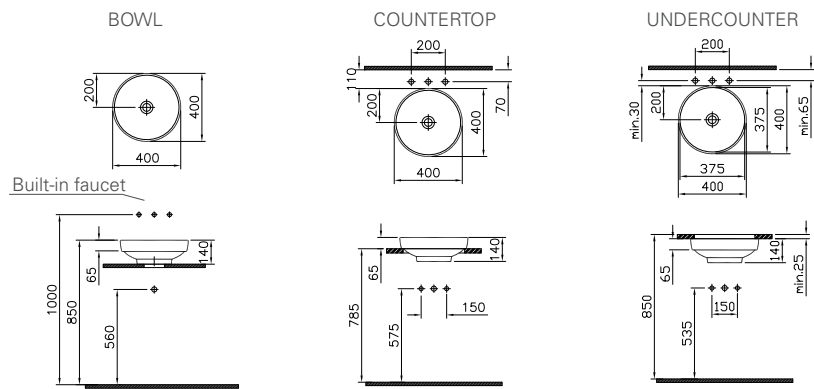

Sanitary Ware and Complementary Products

• 10 years warranty is offered only for ceramic sanitary ware products. • 2 years warranty is offered for Platinum, Gold, Copper colored products. • For the prices, please see our price book.