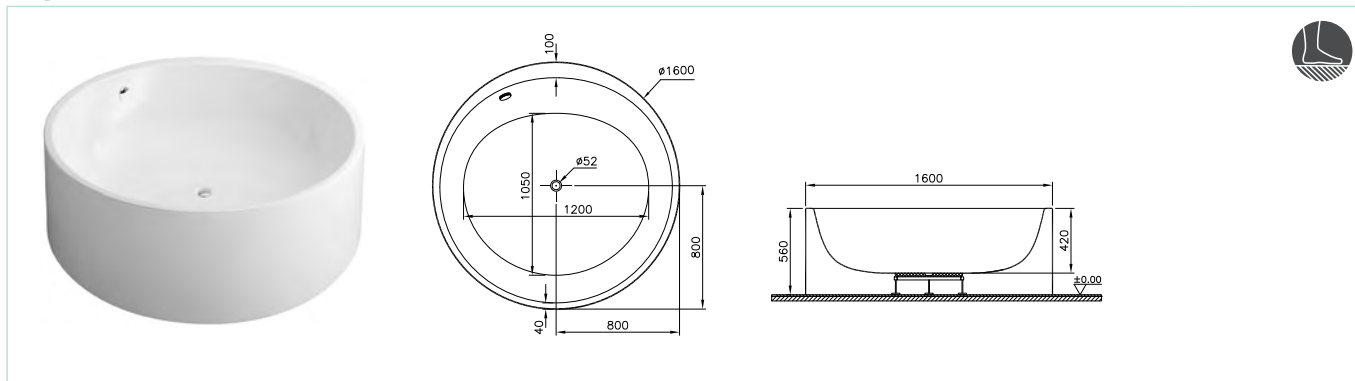

Istanbul by Covegrove. Cylindrical (Ø 160 cm)

Code	Size (cm)	Product	Product properties		
			Hydromassage types		

52990018000	Ø160	Whirlpool	Duo Maxi	Look at the reference table (page 1231, 1232)	
52990019000			Duo Maxi with 2 lights		
52990015000			Duo Soft		
52990017000			Duo Soft with 2 lights		
52990014000			Aqua Maxi		
52990016000			Aqua Maxi with 1 light		
52990095000			Air Relax		
52990009000			Aqua Soft		
			Leg	Waste	Panel
52990001000	Ø160	Body	✓	Pop-up waste and overflow set	✓

- For antislip application visit page 1205
- For gold hydromassage jet options please visit 1205 page.
- For mixer details please refer to compatibility table in page 1227

• 2 years warranty is offered for all showering areas product. Please check general information on page 1209
* Can be applied as free standing. • For the prices, please see our price book.