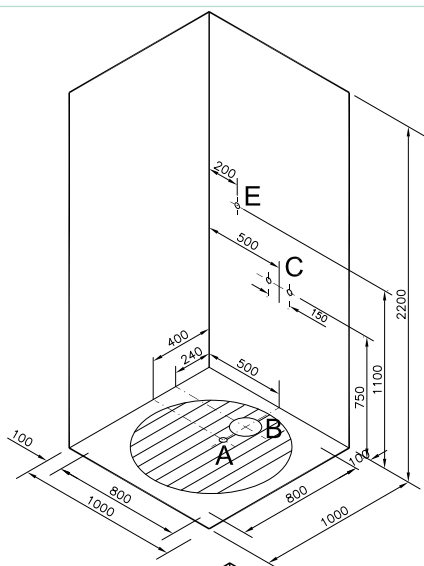

Lara compact system (100x100x220 cm)

Seat is on the left

Seat is on the right

	System 1	System 3
Steam generator	✓	✓
Chromotherapy	✓	-
Radio	✓	-
Water jets	✓	✓
Light	-	✓

Lara compact system has:

- 6 vertical massage jets,
- Shower mixer, showerhead, handshower, handshower rail,
- Tempered glass enclosure,
- Shelves for shampoo, etc.