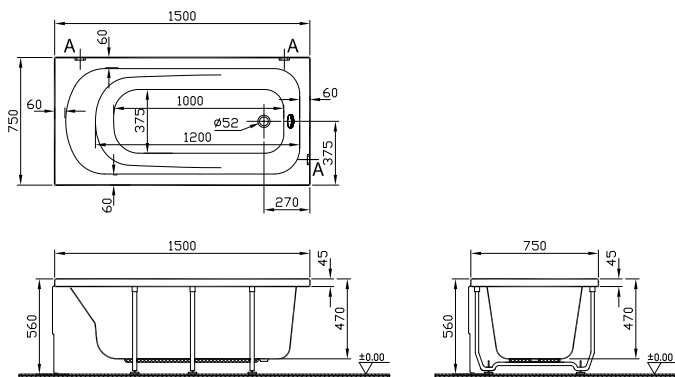

Optisus rectangular (150x75 cm) **NEW**

Code	Size (cm)	Product	Product properties
60150009000	150x75	Whirlpool	Aqua Soft
60150011000			Aqua Soft Easy Chrome
60150013000			Aqua Soft Easy Chrome with grip
60150010000			Aqua Soft Easy Abs
60150012000			Aqua Soft Easy Abs with grip
60150095000			Air Relax
			Look at the reference table (page 1231, 1232)
60150001000	150x75	Body	Minimum pallet quantity
60150002000		Body with one grip hole	

Panels and complementary products	
51500001000	150 cm acrylic front panel
51620001000	75 cm acrylic side panel
59996015000	150x75 cm legs set
5602680	Special pop-up waste & overflow set (Silfra)

- For antislip application visit page 1205
- For gold hydromassage jet options please visit 1205 page.

• For the prices, please see our price book.