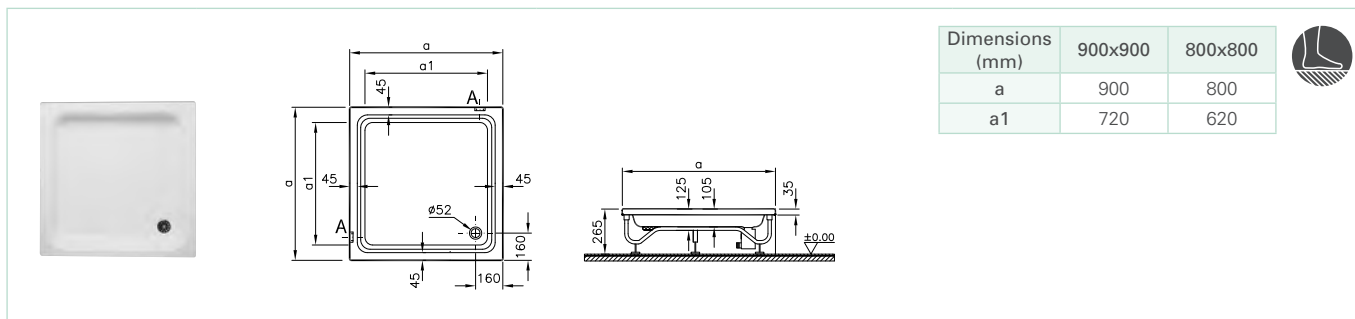

Optima square (90 cm-80 cm)

Dimensions (mm)	900x900	800x800
a	900	800
a1	720	620

Code	Size (cm)	Product properties	
		Leg	Waste
51900001000	90x90	-	-
51910001000	80x80	-	-
Panels and complementary products			
51840001000	90 cm front panel		
51830001000	80 cm front panel		
51880001000	90 cm side panel		
51810001000	80 cm side panel		
59990190000	Leg set for 90x90 cm		
59990191000	Leg set for 80x80 cm		
5603666	52 mm shower tray waste		

* Please add 59950143000 for antislip application during production process.

• 2 years warranty is offered for all showering areas product. Please check general information page 1209 • For the prices, please see our price book.