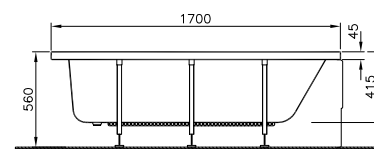

Neon offset (170x75/50 cm)

Left

Right

Left code	Right code	Size (cm)	Product	Product properties
-----------	------------	-----------	---------	--------------------

52760009000	52770009000	170x75/50	Whirlpool	Aqua Soft	Look at the reference table (page 1231, 1232)
52760011000	52770011000			Aqua Soft Easy Chrome	
52760001000	52770001000	170x75/50	Body	Minimum pallet quantity - 14 pieces	