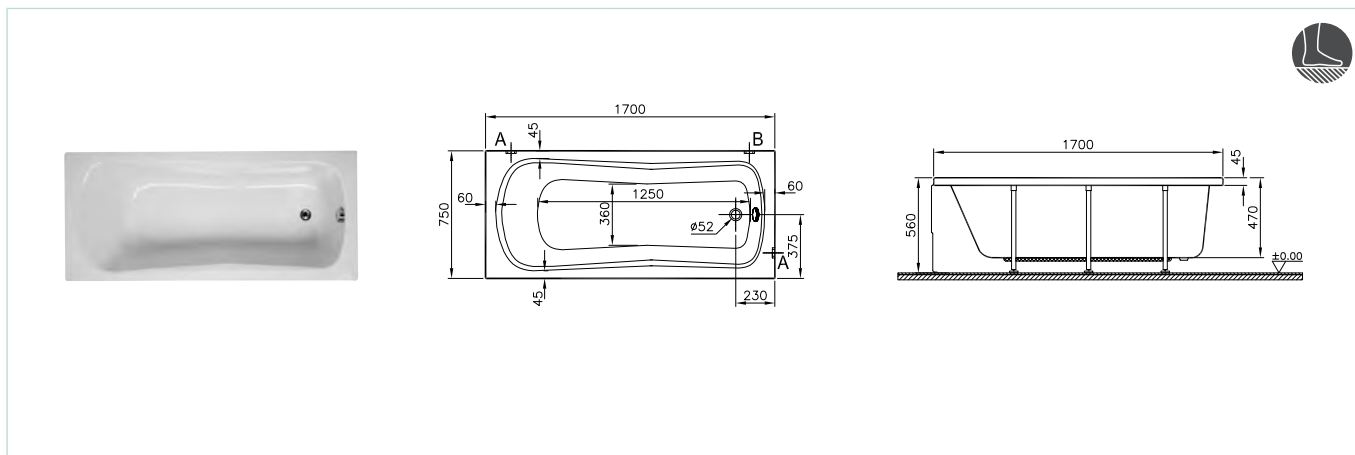

Comfort rectangular (170x75 cm)

Code	Size (cm)	Product	Product properties
52330015000	170x75	Whirlpool	Duo Soft
52330017000			Duo Soft with 2 lights
52330014000			Aqua Maxi
52330016000			Aqua Maxi with 1 light
52330009000			Air Relax
52330011000			Aqua Soft
52330095000			Aqua Soft Easy Chrome
52330001000	170x75	Body	Minimum pallet quantity - 14 pieces

Look at the reference table (page 1231, 1232)

Panels and complementary products	
51480001000	170 cm acrylic front panel
51620001000	75 cm acrylic side panel
59990233000	Leg set&wall anchors for 170x75 cm
5602680	Special pop-up waste & overflow set (Silfra)

- For antislip application visit page 1205
- For gold hydromassage jet options please visit 1205 page.

• 2 years warranty is offered for all showering areas product. Please check general information on page 1209
* Orders with panel must include leg sets. • For the prices, please see our price book.