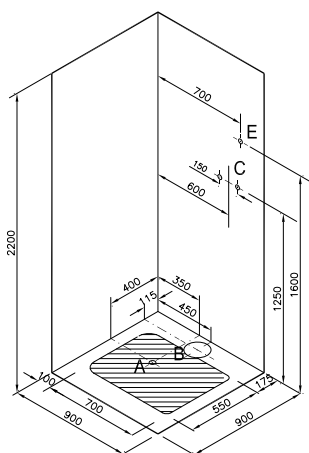

Profile color options;

Notte compact shower unit has:

- Top body massage jets
- 3 way hidden faucet
- Handshower with magnet
- Back panel with LED lighting
- Hidden storage area
- Tempered glass cabin

Notte Shower unit has two models: left and right. When you look on idly; if the door handle is on the right; shower unit is called "Notte Shower Unit Right", if it is on the left; called "Notte Shower Unit Left".

Left code	Right code	System	Product properties				
			Hydromassage type	Panel	Aluminum frame	Shower tray	Back wall
56580105000	56585105000	Shower unit	with hinged door	Front+left or right side	Matte gray	Acrylic	Glass
56580104000	56585104000				Matte Black	Acrylic	Glass
56580001000				Front+left or right side	Matte gray	Acrylic	Glass
56580002000					Matte Black	Acrylic	Glass

• Shower tray is flat and requires lay low grounding.
• Short edge of the Compact Unit has transparent glass.