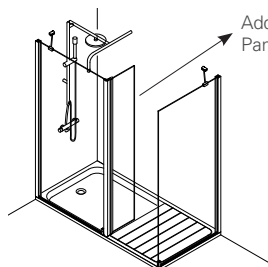

Additional Glass Panel Door

There is no difference between left & right versions of Kimera Compact Units. The same unit is applicable for both left and right sides installation.

- Additional front glass is 30 cm wide and shall be ordered with compact unit on request. Additional front glass request must be attached to the main compact unit order.
- In Kimera compact units thermostatic faucet without spout is included in the package. If spout is requested, it should be noted in the CRM section of the order in SAP
- PANEL AND WOODEN MATTE ARE NOT INCLUDED IN THE PRICE. PLEASE KINDLY REMEMBER TO ORDER PANEL AND WOODEN MATTE SEPERATELY.
- The codes with leg set should be used if panelled product is requested.