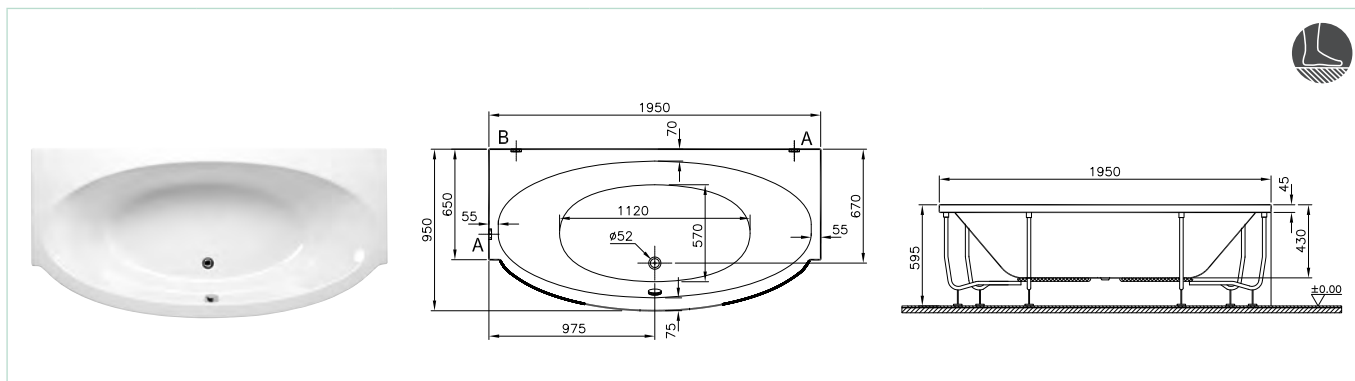

Espace rectangular/double ended (195x95/65 cm)

Code	Size (cm)	Product	Product properties
52140018000	195x95/65	Whirlpool	Duo Maxi
52140019000			Duo Maxi with 2 lights
52140015000			Duo Soft
52140017000			Duo Soft with 2 lights
52140014000			Aqua Maxi
52140016000			Aqua Maxi with 1 light
52140095000			Air Relax
52140009000			Aqua Soft
52140011000			Aqua Soft Easy Chrome
52140001000	195x95/65	Body	Minimum pallet quantity - 20 pieces

Look at the reference table (page 1231, 1232)

Panels and complementary products	
52220001000	195 cm acrylic front panel
52230001000	65 cm acrylic side panel
59990214000	Leg set&wall anchors
5601092	Pop-up waste & overflow set (Viega)
5601091	Pop-up waste & overflow set (Silfra)

- For antislip application visit page 1205
- For gold hydromassage jet options please visit 1205 page.
- PANELS ARE NOT INCLUDED IN THE PRICE. PLEASE KINDLY REMEMBER TO ORDER PANELS SEPARATELY.
- Please kindly remember to attach panel order to main bathtub order in SAP
- Floor mounted or deck mounted bath/shower mixers are compatible.

• 2 years warranty is offered for all showering areas product. Please check general information on page 1209
* Orders with panel must include leg sets. • For the prices, please see our price book.