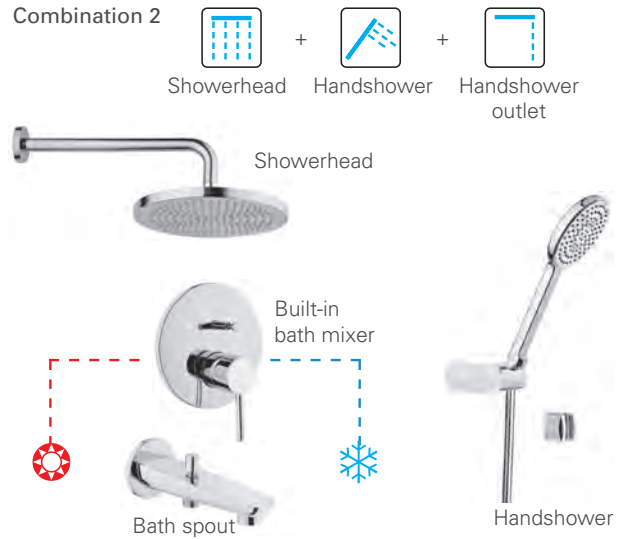

Combination 2

- Built-in bath/shower mixer with 2 ways diverter.
  - First way to spout.
  - Second way to showerhead.
- Handshower diverter on spout
- This combination is available for following series: Matrix, X-Line, Q-Line, Flo S, Minimax S, Axe S, Dynamic S