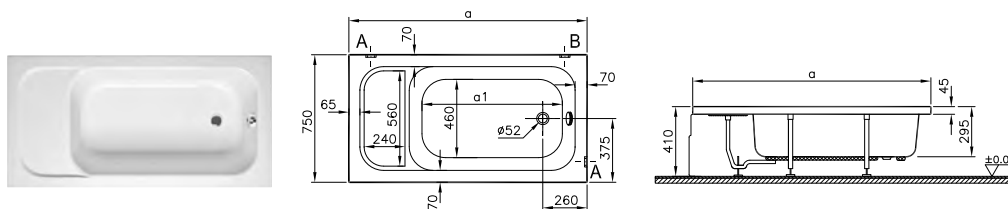

Balance rectangular with seat (75 cm)

Dimensions (mm)	1500x750	1400x750	1300x750	1200x750	1100x750
a	1500	1400	1300	1200	1100
a1	925	825	725	625	525

Code	Size (cm)	Product	Product properties
55160001000	150x75	Body	Minimum pallet quantity - 10 pieces
55150001000	140x75		
55140001000	130x75		
55130001000	120x75		
55120001000	110x75		

Panels and complementary products	
55360001000	150 cm acrylic front panel
55350001000	140 cm acrylic front panel
54100001000	130 cm acrylic front panel
54070001000	120 cm acrylic front panel
55340001000	110 cm acrylic front panel
54680001000	75 cm acrylic side panel
59990516000	Leg set & wall anchors for 150x75 cm
59990515000	Leg set & wall anchors for 140x75 cm
59990514000	Leg set & wall anchors for 130x75 cm
59990513000	Leg set & wall anchors for 120x75 cm
59990512000	Leg set & wall anchors for 110x75 cm
5601085	Pop-up waste & overflow set (Silfra)

- For antislip application visit page 1205
- For gold hydromassage jet options please visit 1205 page.

• 2 years warranty is offered for all showering areas product. Please check general information on page 1209
* Orders with panel must include leg sets. • For the prices, please see our price book.