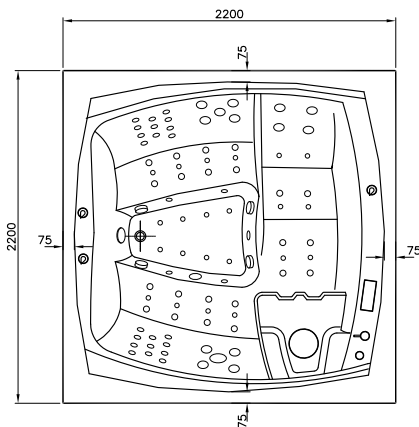

Internal surface color options:

Panel options:

Code	Product properties
56710001381	SPA-220x220 cm 1 rec., 4 seat-blue
56710001382	SPA-220x220 cm 1 rec., 4 seat-alba
56710001383	SPA-220x220 cm 1 rec., 4 seat-white marble
56710002381	SPA-220x220 cm 1 rec., 4 seat + Composit panel-blue
56710002382	SPA-220x220 cm 1 rec., 4 seat + Composit panel-alba
56710002383	SPA-220x220 cm 1 rec., 4 seat + Composit panel-white
56710003381	SPA-220x220 cm 1 rec., 4 seat + Teak panel-blue
56710003382	SPA-220x220 cm 1 rec., 4 seat + Teak panel-alba
56710003383	SPA-220x220 cm 1 rec., 4 seat + Teak panel-white
59950082000	Silicon head pads SPA 1 rec. 4 seat-blue
59950083000	Silicon head pads SPA 1 rec. 4 seat-red
59950084000	Silicon head pads SPA 1 rec. 4 seat-green
59950092000	SPA radio kit
59950093000	Heat preserving cover 220x220 mm
59950095000	SPA floating remote control
59950165000	Microsilik®

• 2 years warranty is offered for all showering areas product. Please check general information on page 1209. • Please check installation guide for page 977.
* SPA's can be applied as free standing. • Microsilik® and the Microsilik® logo are trademarks or registered trademarks owned by Jason International Inc.
• For the prices, please see our price book.