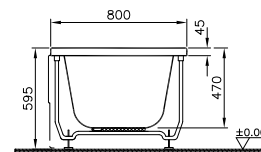

Optisus rectangular/double ended (180x80 cm) **NEW**

Code	Size (cm)	Product	Product properties
53310009000	180x80	Whirlpool	Aqua Soft
53310011000			Aqua Soft Easy Chrome
53310013000			Aqua Soft Easy Chrome with grip
53310010000			Aqua Soft Easy Abs
53310012000			Aqua Soft Easy Abs with grip
53310014000			Aqua Maxi
53310016000			Aqua Maxi with 1 light
53310095000			Air Relax
53310001000	180x80	Body	Minimum pallet quantity
53310002000		Body with one grip hole	

Look at the reference table (page 1231, 1232)

Panels and complementary products	
51460001000	180 cm acrylic front panel
51610001000	80 cm acrylic side panel
59990331000	180x80 cm legs set
5602680	Special pop-up waste & overflow set (Silfra)

- For antislip application visit page 1205
- For gold hydromassage jet options please visit 1205 page.

- For the prices, please see our price book.