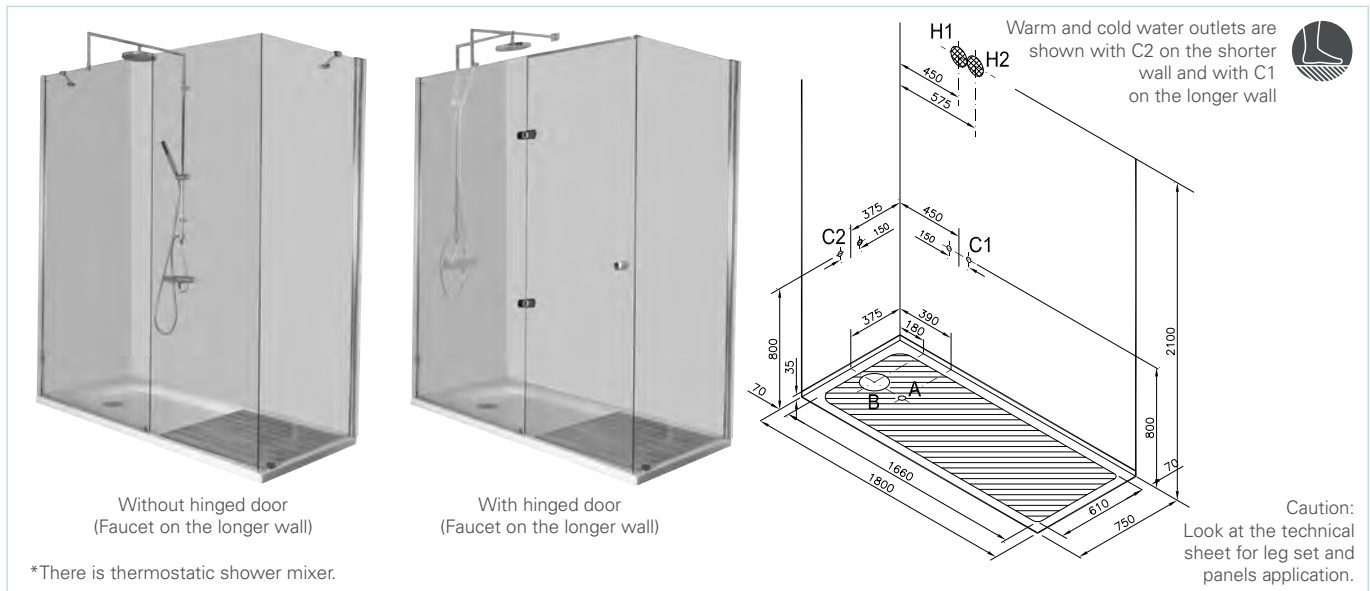

Kimera shower unit (180x75 cm)

*There is thermostatic shower mixer.

Code	System	Door	Product properties			
			Shower enclosure	Faucet	Siphone	Leg set
55900009000	Shower unit	without hinged door	Front + side	On the longer wall	✓	-
55900007000			Front	On the longer wall	✓	-
55900025000			Front + side	On the shorter wall	✓	-
55900024000			Front	On the shorter wall	✓	-
55900013000		with hinged door	Front + side + door	On the longer wall	✓	-
55900012000			Front + door	On the longer wall	✓	-
55900029000			Front + side + door	On the shorter wall	✓	-
55900028000			Front + door	On the shorter wall	✓	-
53880001000	Front panel	180 cm				
53920001000	Side panel	75 cm				
59990295000	Leg set	180x075 Kimera Flat ST				
5602947	Cabinet	Additional glass panel door (30 cm) to be used only with shower unit without hinged door				
5604572	Wooden mat	Wooden shower mat for 180x75 Kimera (74x63 cm)