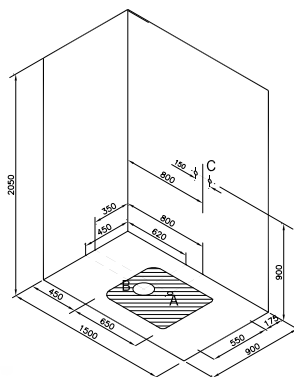

Roomy shower unit (150x90 cm)

Left

Image belongs to 57990012000