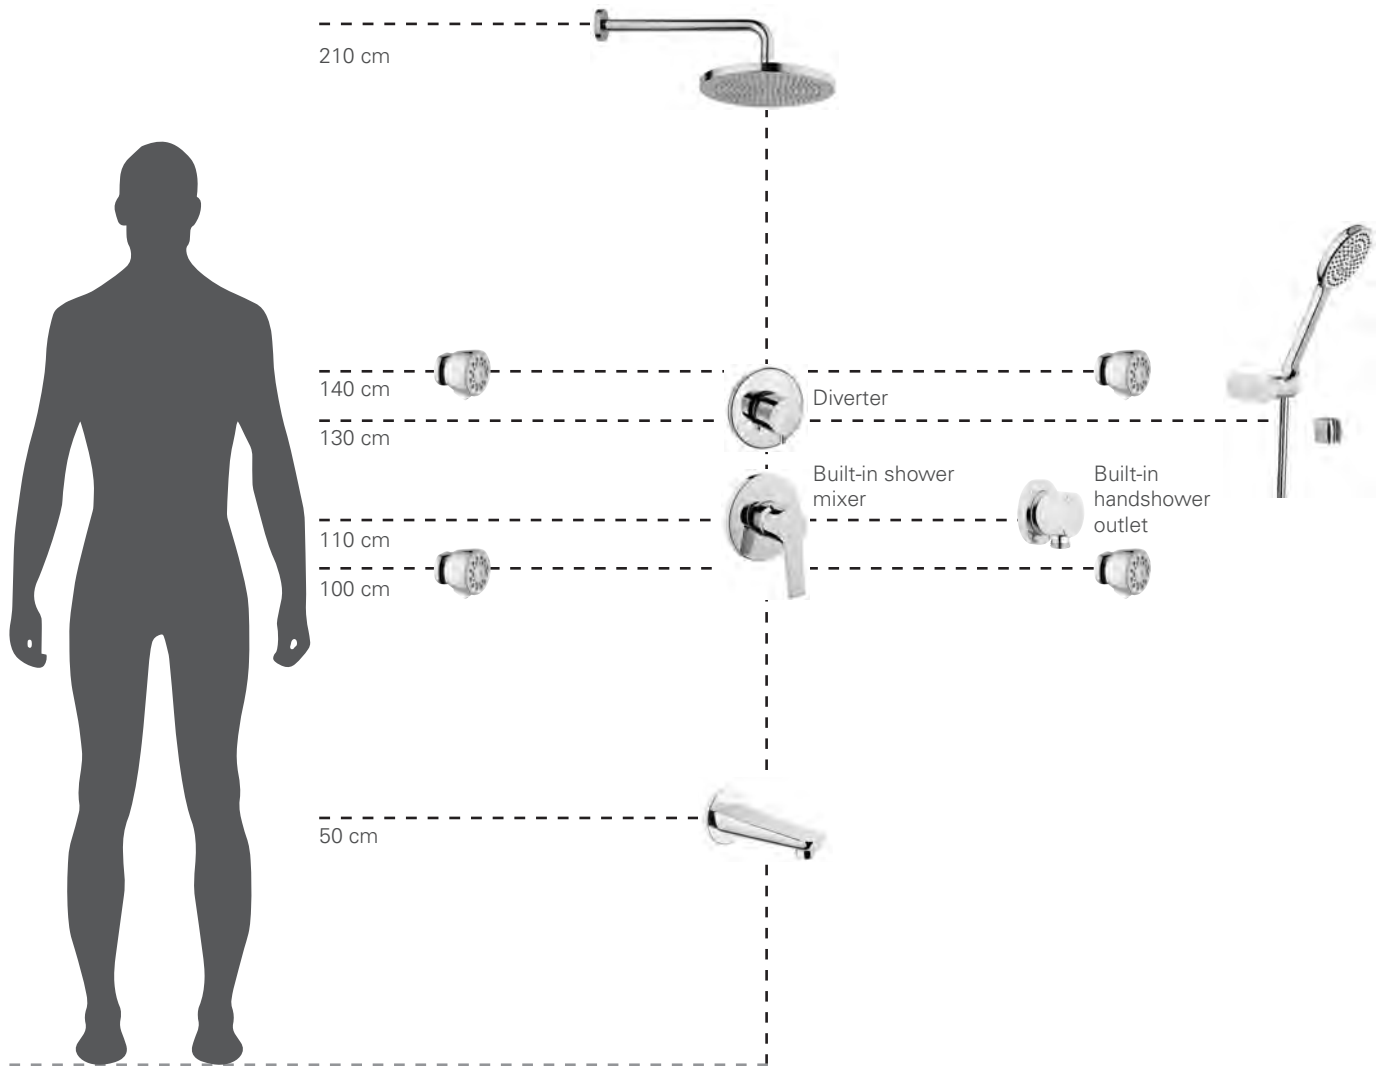

Built-in bath/shower mixer - Suggested montage dimensions

* These dimensions are given for finished shower floor.