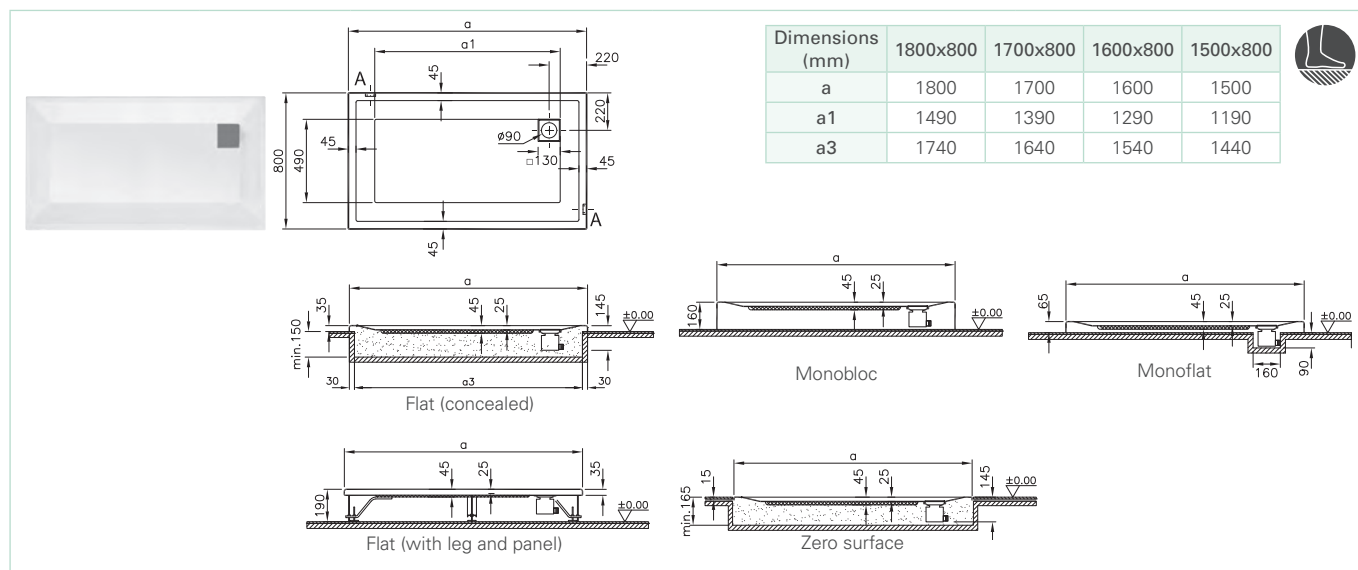

T80 rectangular

Code	Size (cm)	Installation options	Product properties	
			Leg	Waste
57660001000	180x80	Zero Surface	-	-
56960001000		Flat (concealed)	-	-
56970001000		Monobloc	-	-
58290001000		Monoflat	-	-
57650001000	170x80	Zero Surface	-	-
56810001000		Flat (concealed)	-	-
56890001000		Monobloc	-	-
58280001000		Monoflat	-	-
57640001000	160x80	Zero Surface	-	-
56800001000		Flat (concealed)	-	-
56880001000		Monobloc	-	-
58270001000		Monoflat	-	-
57630001000	150x80	Zero Surface	-	-
56790001000		Flat (concealed)	-	-
56870001000		Monobloc	-	-
58260001000		Monoflat	-	-

Panels and complementary products	
53880001000	180 cm front panel
53280001000	170 cm front panel
53870001000	160 cm front panel
53890001000	150 cm front panel
53910001000	80 cm side panel
59990700000	Leg set for 180x80 cm
59990503000	Leg set for 170x80 cm
59990502000	Leg set for 160x80 cm
59990501000	Leg set for 150x80 cm
5609296	90 mm shower tray waste

* Please add 59950143000 for antislip application during production process.

• 2 years warranty is offered for all showering areas product. Please check general information page 1209 • For the prices, please see our price book.