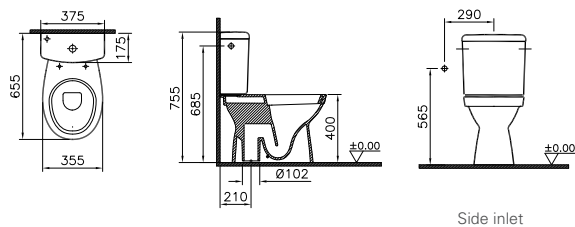

Single WC pans & bidets (Mix & Match)

Sanitary Ware and Complementary Products

Product code	Description
5821L003-0075	Close-coupled WC pan, open-back, Mix & Match Vertical outlet
	Cistern, Mix & Match
4221LXXX-0112	Side inlet
4221LXXX-0107	Bottom inlet
	Cistern, Mix & Match
5932L003-0112 NEW	Side inlet
5932L003-0107 NEW	Bottom inlet

4221LXXX-0112