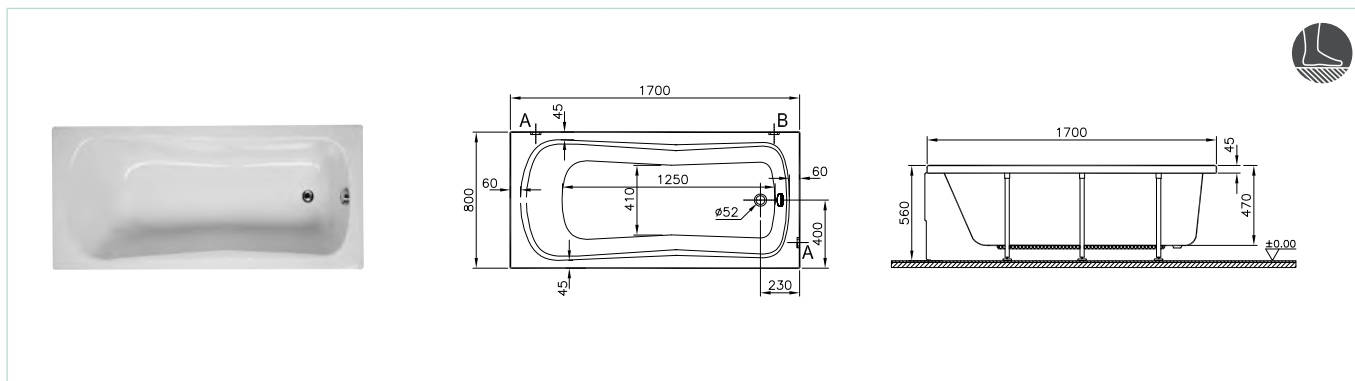

Comfort rectangular (170x80 cm)

Code	Size (cm)	Product	Product properties
52740015000	170x80	Whirlpool	Duo Soft
52740017000			Duo Soft with 2 lights
52740014000			Aqua Maxi
52740016000			Aqua Maxi with 1 light
52740095000			Air Relax
52740009000			Aqua Soft
52740011000			Aqua Soft Easy Chrome
52740001000	170x80	Body	Minimum pallet quantity - 14 pieces

Look at the reference table (page 1231, 1232)

Panels and complementary products	
51480001000	170 cm acrylic front panel
51610001000	80 cm acrylic side panel
59990274000	Leg set&wall anchors for 170x80 cm
5602680	Special pop-up waste & overflow set (Silfra)

- For antislip application visit page 1205
- For gold hydromassage jet options please visit 1205 page.

• 2 years warranty is offered for all showering areas product. Please check general information on page 1209
* Orders with panel must include leg sets. • For the prices, please see our price book.