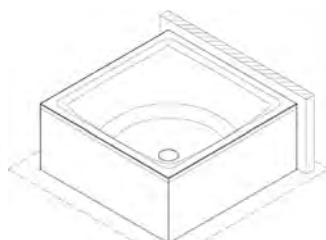

Single wall
(3 panels form the set)