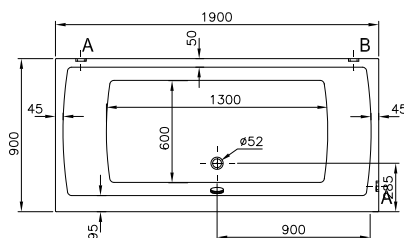

Neon rectangular/double ended (90 cm)

Code	Size (cm)	Product	Product properties
58950015000	190x90	Whirlpool	Duo Soft
58950017000			Duo Soft with 2 lights
58950014000			Aqua Maxi
58950016000			Aqua Maxi with 1 light
58950095000			Air Relax
58950009000			Aqua Soft
58950011000			Aqua Soft Easy Chrome
58950013000			Aqua Soft Easy Chrome with grip
58950010000			Aqua Soft Easy Abs
58950001000	190x90	Body	Look at references table (page 1231, 1232)
58950002000		Body with grip hole	
			Minimum pallet quantity-14 pieces

Panel codes	
53420001000	190 cm acrylic front panel
54670001000	90 cm acrylic side panel
59990895000	Leg set&wall anchors
5601092	Pop-up waste & overflow set(Viega)
5601091	Pop-up waste & overflow set(Silfra)
5601090	Nonautomatic waste & overflow set (viega)
5600002	Chrome grip (per pieces)

- For antislip application visit page 1205
- For gold hydromassage jet options please visit 1205 page.

• 2 years warranty is offered for all showering areas product. Please check general information on page 1209
* Orders with panel must include leg sets. • For the prices, please see our price book.