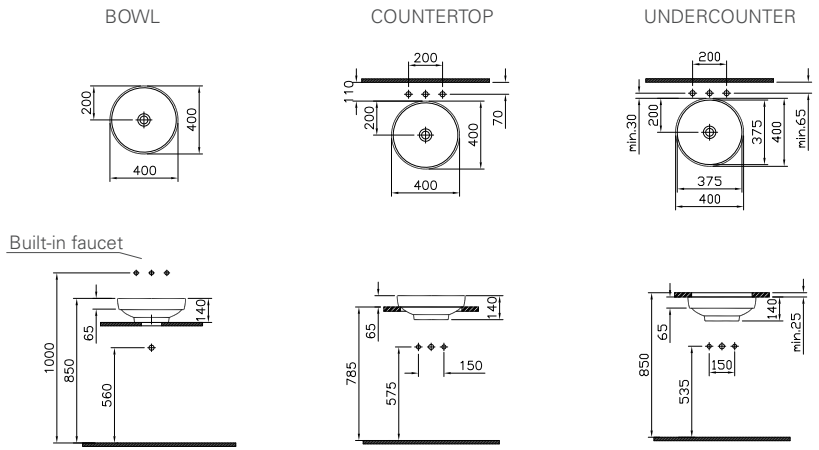

Water Jewels

Sanitary Ware and Complementary Products

Product code	Description
4334B003-1361	Bowl, 40 cm White For undercounter application 310278 bowl undercounter fixing kit should be ordered separately.
4334B070-0016	Bowl, 40 cm Black For undercounter application 310278 bowl undercounter fixing kit should be ordered separately.
4334B043-0016	Bowl, 40 cm Terracota-Blue Hand-made There is no VitrAclean or VitrAhygiene option. For undercounter application 310278 bowl undercounter fixing kit should be ordered separately.
4334B049-0016	Bowl, 40 cm Terracota-Turquoise Hand-made There is no VitrAclean or VitrAhygiene option. For undercounter application 310278 bowl undercounter fixing kit should be ordered separately.

• 10 years warranty is offered only for ceramic sanitary ware products. • 2 years warranty is offered for Platinum, Gold, Copper colored products. • For the prices, please see our price book.