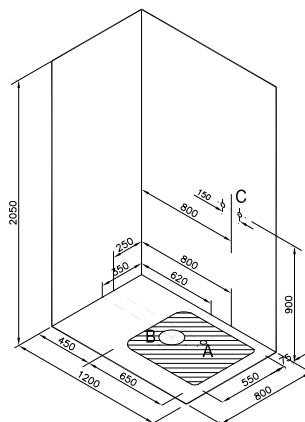

(Left & front glass of cabinet are transparent, seating unit & storage unit are on right, handle is on left)

Roomy shower unit (120x80 cm)

Left

Image belongs to 58980012000

Right

Image belongs to 58980013000