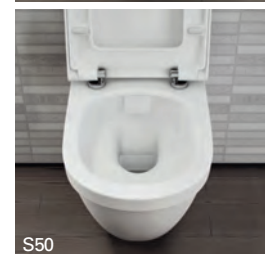

Rim-ex WC pan

The WC pan that beats all formulas for easy cleaning!

The rimless WC pan Rim-ex prevents germ proliferation thanks to its innovative design. Rim-ex is easy to clean, and offers maximum hygiene. Rim-ex WC pans are available in various models suitable for all bathroom styles.

*Clearly superior:
Tests undertaken by the Akdeniz University show Rim-ex is easier to clean and 95 % more hygienic as compared to standard WC pans.

1. Rimless bowl

- Easy to clean surface without channel
- No rim or hole where dirt or harmful organisms could collect.
- Bowl shape designed for efficient flushing.

2. Water outlet

- Optimal water distribution for efficient flush.
- No rim where harmful organisms could proliferate.

3. Ceramic water diverter

- Removable ceramic part for easy cleaning.

D-Light