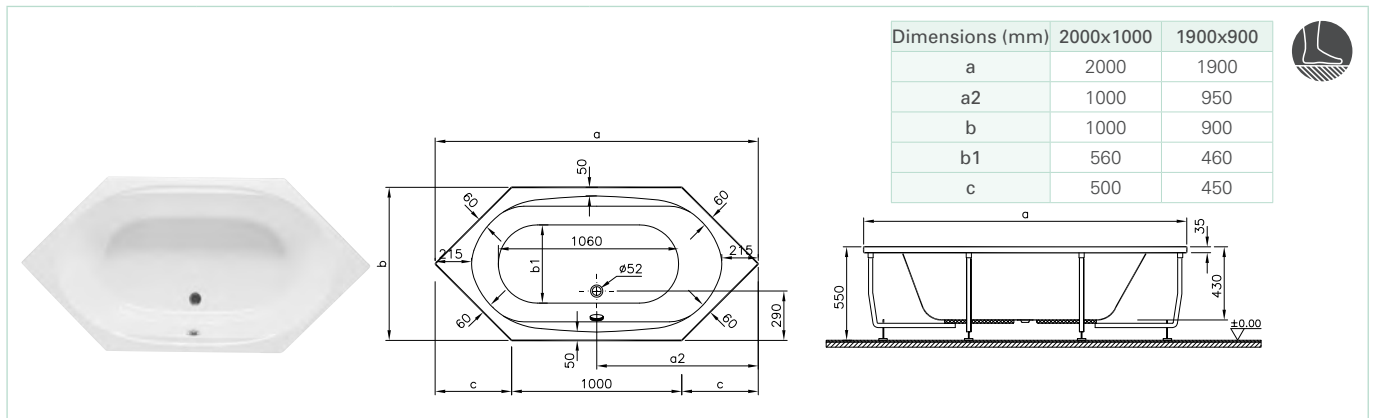

Altis Hexagonal (100 cm-90 cm)

Dimensions (mm)	2000x1000	1900x900
a	2000	1900
a2	1000	950
b	1000	900
b1	560	460
c	500	450

Code	Size (cm)	Product	Product properties
50300095000	200x100	Whirlpool	Air Relax
50300009000			Duo Maxi
50300011000			Duo Maxi with 2 lights
50300001000	200x100	Body	Minimum pallet quantity - 20 pieces
50290095000	190x90	Whirlpool	Duo Soft with 2 lights
50290009000			Aqua Maxi
50290011000			Aqua Maxi with 1 light
50290001000	190x90	Body	Minimum pallet quantity - 20 pieces

Panels and complementary products	
59990030000	Leg set&wall anchors for 200x100 cm
59990029000	Leg set&wall anchors for 190x90 cm
5601092	Pop-up waste & overflow set (Viega)
5601091	Pop-up waste & overflow set (Silfra)

- For antislip application visit page 1205
- For gold hydromassage jet options please visit 1205 page.
- PANELS ARE NOT INCLUDED IN THE PRICE. PLEASE KINDLY REMEMBER TO ORDER PANELS SEPARATELY.
- Deck mounted bath/shower mixers are compatible.
- Please use compatibility table in page 1233-1235 for compatible faucets.

• 2 years warranty is offered for all showering areas product. Please check general information on page 1209
* Orders with panel must include leg sets. • For the prices, please see our price book.