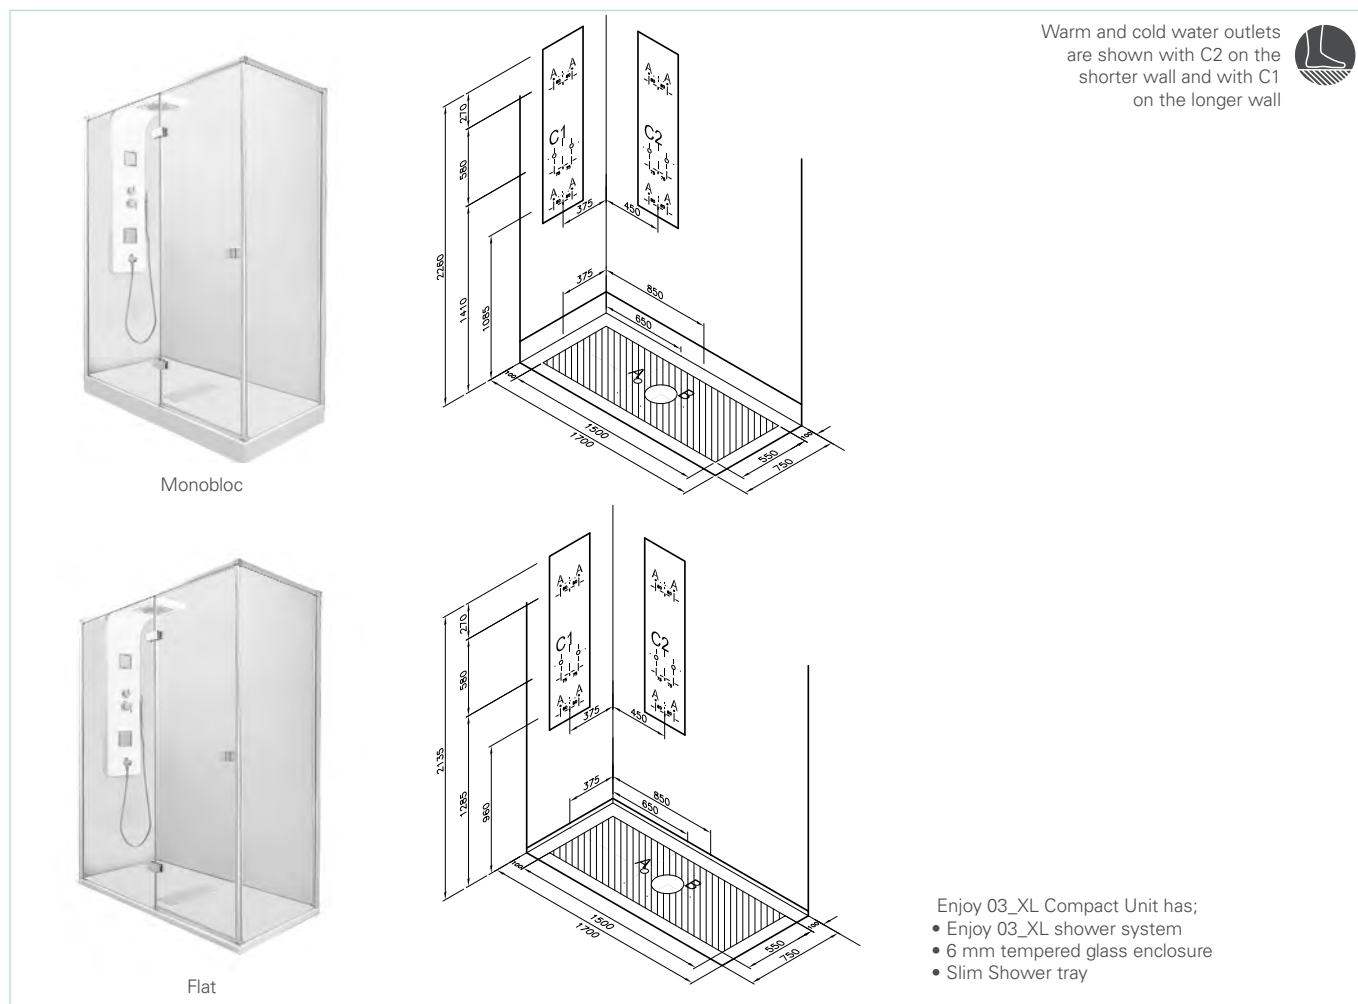

Enjoy 03_XL shower unit (170x75 cm)

Code	Product	Product properties						
		Size	Cabin	Door	Installation option	Enjoy shower system	Siphone	Siphone cover
58810221000	Compact Shower Unit	170x75	Front + side	With hinged door	Monobloc	White	✓	White
58810121000					Flat	White	✓	White
58810222000					Monobloc	Black	✓	Black
58810122000					Flat	Black	✓	Black
58810211000			U wall		Monobloc	White	✓	White
58810111000					Flat	White	✓	White
58810212000					Monobloc	Black	✓	Black
58810112000					Flat	Black	✓	Black

• Shower tray is flat and requires lay low grounding.