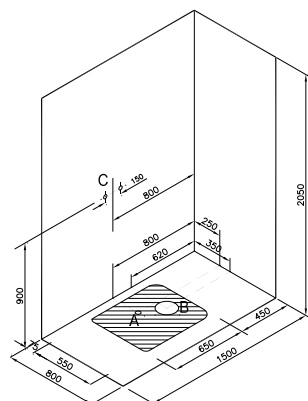

(Left & front glass of cabinet are transparent, seating unit & storage unit are on right, handle is on left)

Roomy shower unit (150x80 cm)

Left

Image belongs to 58990012000

Right

Image belongs to 58990013000