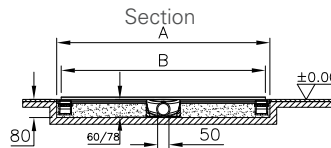

SC 100

Dimensions (mm)	3000	2000	1200	900	600
A	3040	2040	1240	940	640
B	3000	2000	1200	900	900

Code	Size (cm)	Cover design	Color	Waste
5701781	NEW	SC 200	Matte	Side H:60
5701783	300			Vertical
5701785				Side
5701780	NEW	SC 200	Matte	Side H:60
5701782	200			Vertical
5701784				Side
5608170	120	SC 100	Shine Gold	Side
5608171			Shine Gold	Vertical
5608174			Shine	Side
5608175			Shine	Vertical
5608172			Matte	Side
5608173			Matte	Vertical
5701794	NEW	SC 100	Shine Gold	Side H:60
5701793	120		Shine	
5701792			Matte	
5608144	90	SC 100	Shine Gold	Side
5608145			Shine Gold	Vertical
5608168			Shine	Side
5608169			Shine	Vertical
5608166			Matte	Side
5608167			Matte	Vertical

• Thin-Cut Shower Channels can be cut and used for between two walls without space.

• For complimentary parts please check page 1002 • For general information please check page 974 and 1209 • 2 years warranty is offered for V-Flow Showering Channel materials.
• For the prices, please see our price book.