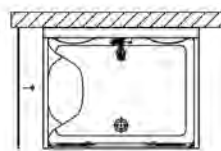

Lara with single seat
Left side wall application