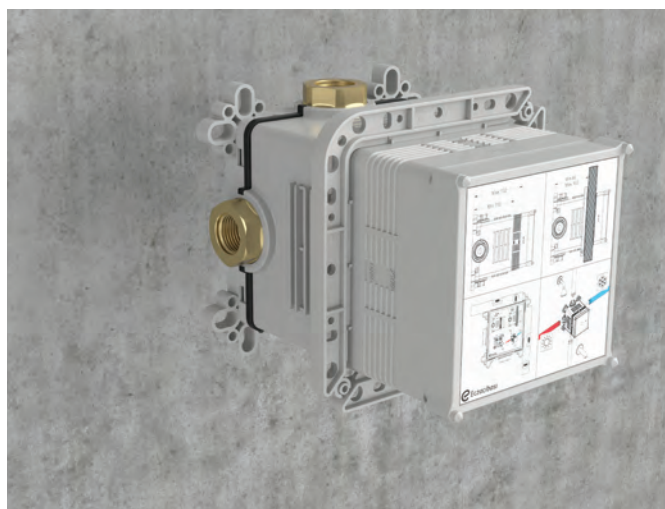

Gypsum plate wall mounting

Special design enables easy mounting on gypsum plate walls.