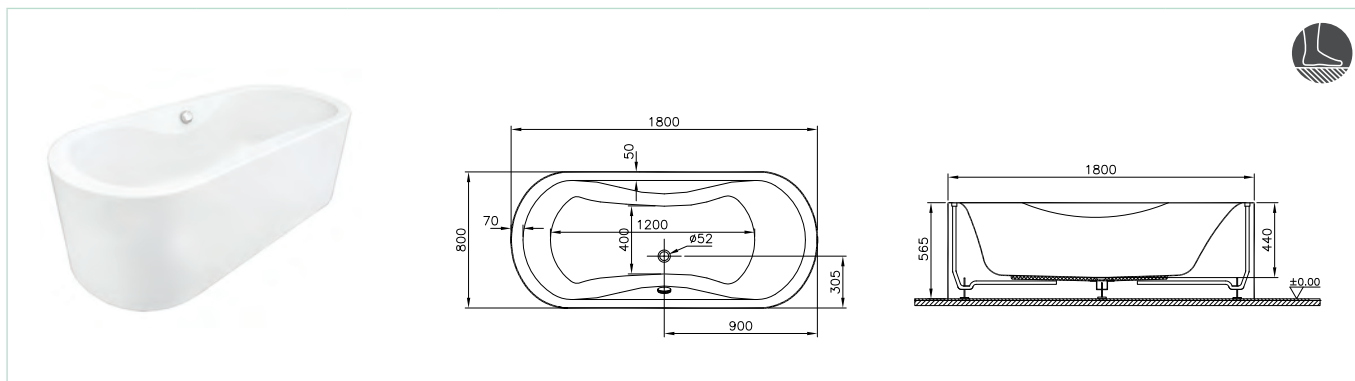

• 2 years warranty is offered for all showering areas product. Please check general information on page 1209
 * Can be applied as free standing. • For the prices, please see our price book.

Harmony oval monobloc (180x80 cm) **NEW**