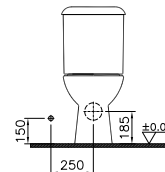

4232L003-5389

- Sanitary ware products in this page are available in X03 White color only.
- 10 years warranty is offered only for ceramic sanitary ware products.
- 2 years warranty is offered for WC seat, bidet/urinal lids.
- For the prices, please see our price book.