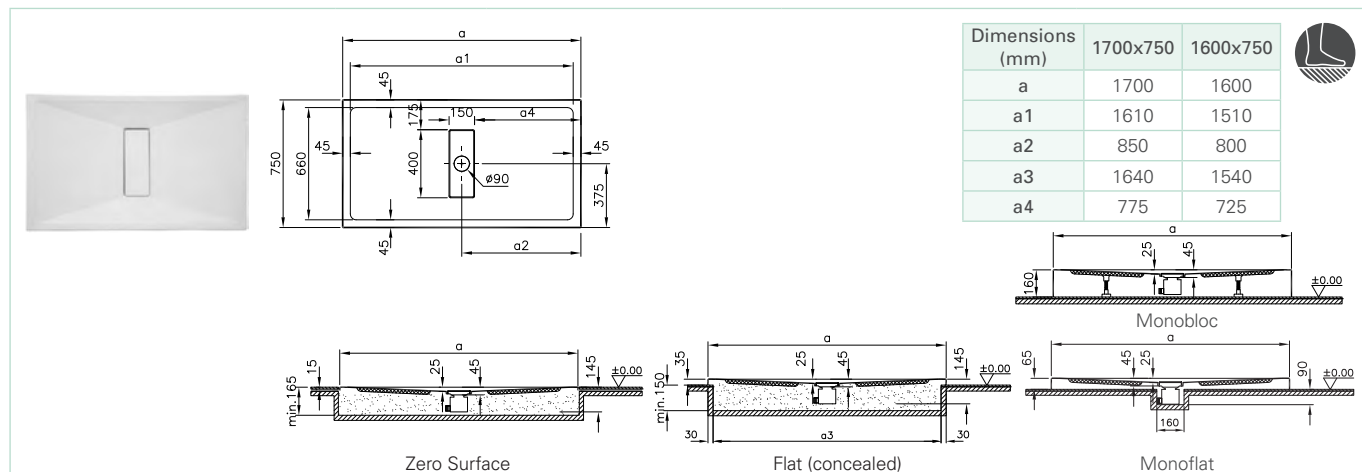

Slim rectangular (75 cm)

Code	Size (cm)	Installation options	Product properties		
			Acrylic waste cover	Chrome waste cover	Waste
54640028000	170x75	Zero Surface	✓	-	-
54640029000			-	✓	-
54280028000		Flat	✓	-	-
54280029000			-	✓	-
54560028000		Monobloc	✓	-	-
54560029000			-	✓	-
59720028000		Monoflat	✓	-	-
59720029000			-	✓	-
54790028000	160x75	Zero Surface	✓	-	-
54790029000			-	✓	-
54770028000		Flat	✓	-	-
54770029000			-	✓	-
54780028000		Monobloc	✓	-	-
54780029000			-	✓	-
59710028000		Monoflat	✓	-	-
59710029000			-	✓	-

Panels and complementary products	
5601089	90 mm shower tray waste

* Please add 59950143000 for antislip application during production process.

• 2 years warranty is offered for all showering areas product. Please check general information page 1209 • For the prices, please see our price book.