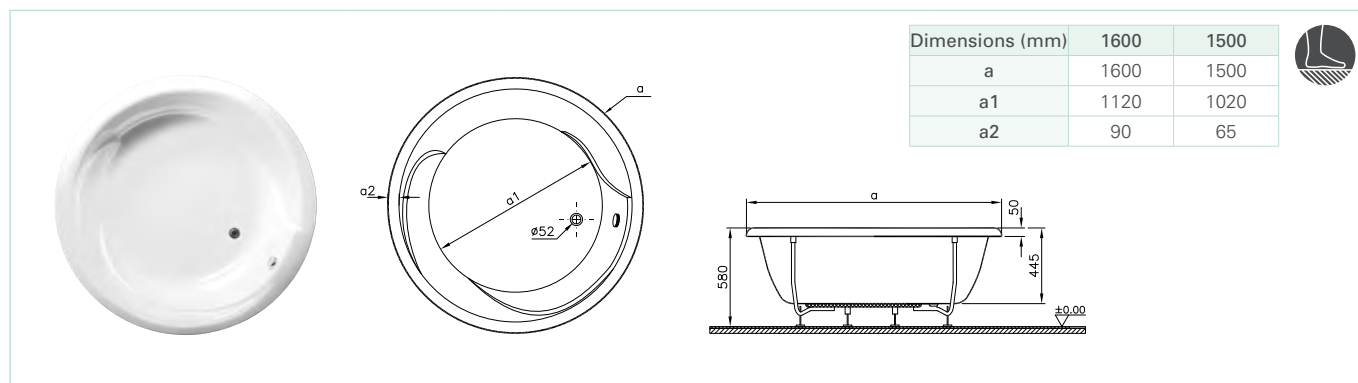

Helice (Ø 160 cm-Ø 150 cm)

Dimensions (mm)	1600	1500
a	1600	1500
a1	1120	1020
a2	90	65

Code	Size (cm)	Product	Product properties
			Hydromassage types

50560018000	Ø 160 cm	Whirlpool	Duo Maxi	Look at the reference table (page 1231, 1232)			
50560019000			Duo Maxi with 2 lights				
50560015000			Duo Soft				
50560017000			Duo Soft with 2 lights				
50560014000			Aqua Maxi				
50560016000			Aqua Maxi with 1 light				
50560095000			Air Relax				
50560009000			Aqua Soft				
50560011000			Aqua Soft Easy Chrome				
50560001000			Ø 160 cm		Body	Minimum pallet quantity - 20 pieces	
50550018000	Ø 150 cm	Whirlpool	Duo Maxi	Look at the reference table (page 1231, 1232)			
50550019000			Duo Maxi with 2 lights				
50550015000			Duo Soft				
50550017000			Duo Soft with 2 lights				
50550014000			Aqua Maxi				
50550016000			Aqua Maxi with 1 light				
50550095000			Air Relax				
50550009000			Aqua Soft				
50550011000			Aqua Soft Easy Chrome				
50550001000			Ø 150 cm		Body	Minimum pallet quantity - 20 pieces	

Product	
59990056000	Leg set&wall anchors for Ø 160 cm
59990055000	Leg set&wall anchors for Ø 150 cm
5601091	Waste

- Helice bathtubs & suggested for concealed uses. Panels are not provided by Vitra for Helice bathtub.
- For antislip application visit page 1205
- For gold hydromassage jet options please visit 1205 page.
- Deck mounted bath/shower mixers are compatible.
- Please use compatibility table in page 1233-1235 for compatible faucets.

• 2 years warranty is offered for all showering areas product. Please check general information on page 1209
* Orders with panel must include leg sets. *Can be applied as free standing. • For the prices, please see our price book.