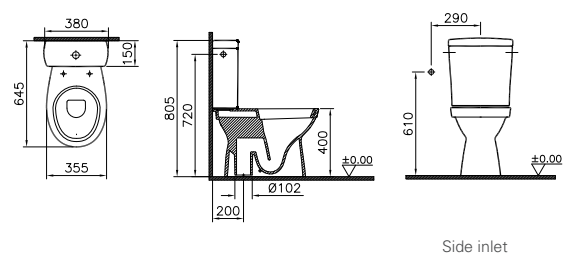

5932L003-0112