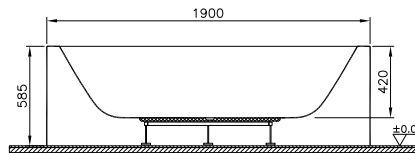

Istanbul by Covegrove.

Oval (190x90 cm)

Code	Size (cm)	Product	Product properties		
			Hydromassage types		
53000018000	190x90	Whirlpool	Duo Maxi		
53000019000			Duo Maxi with 2 lights		
53000015000			Duo Soft		
53000017000			Duo Soft with 2 lights		
53000014000			Aqua Maxi		
53000016000			Aqua Maxi with 1 light		
53000095000			Air Relax		
53000009000			Aqua Soft		
			Leg	Waste	Panel
53000001000	190x90	Body	✓	Pop-up waste and overflow set	✓

Look at the reference table (page 1231, 1232)

- For antislip application visit page 1205
- For gold hydromassage jet options please visit 1205 page.
- For mixer details please refer to compatibility table in page 1227

• 2 years warranty is offered for all showering areas product. Please check general information on page 1209
* Can be applied as free standing. • For the prices, please see our price book.