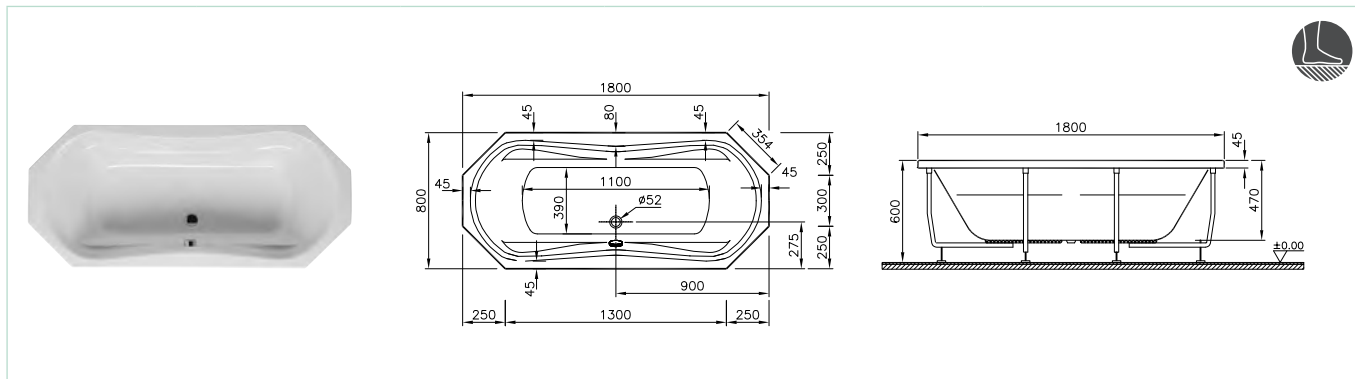

Comfort octagonal (180x80 cm)

Code	Size (cm)	Product	Product properties
52720015000	180x80	Whirlpool	Duo Soft
52720017000			Duo Soft with 2 lights
52720014000			Aqua Maxi
52720016000			Aqua Maxi with 1 light
52720095000			Air Relax
52720009000			Aqua Soft
52720011000			Aqua Soft Easy Chrome
52720001000	180x80	Body	Minimum pallet quantity - 10 pieces

Look at the reference table (page 1231, 1232)

Panels and complementary products	
59990272000	Leg set&wall anchors
5602680	Special pop-up waste & overflow set (Silfra)

- For antislip application visit page 1205
- For gold hydromassage jet options please visit 1205 page.

• 2 years warranty is offered for all showering areas product. Please check general information on page 1209
* Orders with panel must include leg sets. • For the prices, please see our price book.