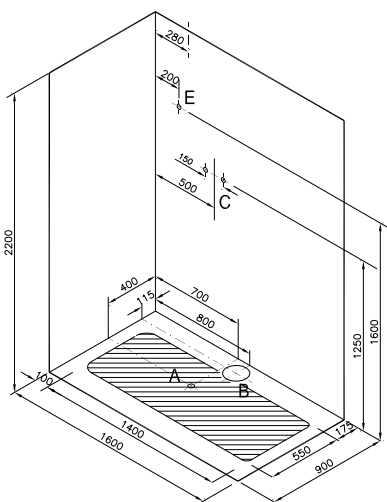

Notte shower unit flat (160x90 cm)

Left

Image belongs to 55940104000

Right

Image belongs to 55945104000

Profile color options;

Notte Shower unit has:

- Music system with Bluetooth connection (optional)
- Top body massage jets
- 3 way hidden faucet
- Handshower with magnet
- Back panel with LED lighting
- Hidden storage area