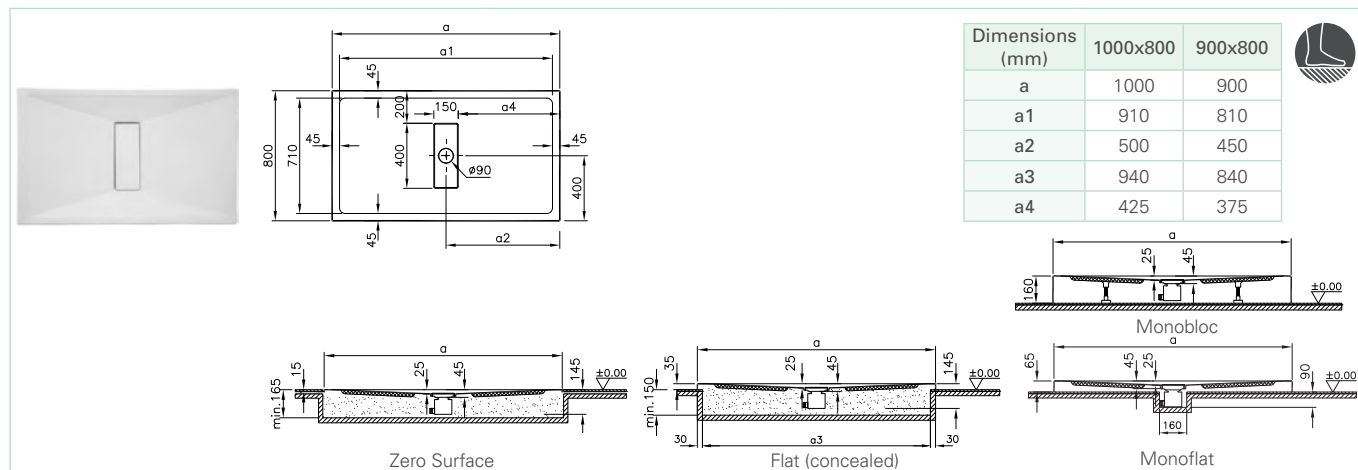

Slim rectangular (80 cm)

Dimensions (mm)	1000x800	900x800
a	1000	900
a1	910	810
a2	500	450
a3	940	840
a4	425	375

Code	Size (cm)	Installation options	Product properties		
			Acrylic waste cover	Chrome waste cover	Waste
54590028000	100x80	Zero Surface	✓	-	-
54590029000			-	✓	-
54230028000		Flat	✓	-	-
54230029000			-	✓	-
54510028000		Monobloc	✓	-	-
54510029000			-	✓	-
59740028000			✓	-	-
59740029000	Monoflat	-	✓	-	
57750028000	90x80	Zero Surface	✓	-	-
57750029000			-	✓	-
57730028000		Flat	✓	-	-
57730029000			-	✓	-
57740028000		Monobloc	✓	-	-
57740029000			-	✓	-
59730028000			✓	-	-
59730029000	Monoflat	-	✓	-	

Panels and complementary products	
5601089	90 mm shower tray waste

* Please add 59950143000 for antislip application during production process.

• 2 years warranty is offered for all showering areas product. Please check general information page 1209 • For the prices, please see our price book.