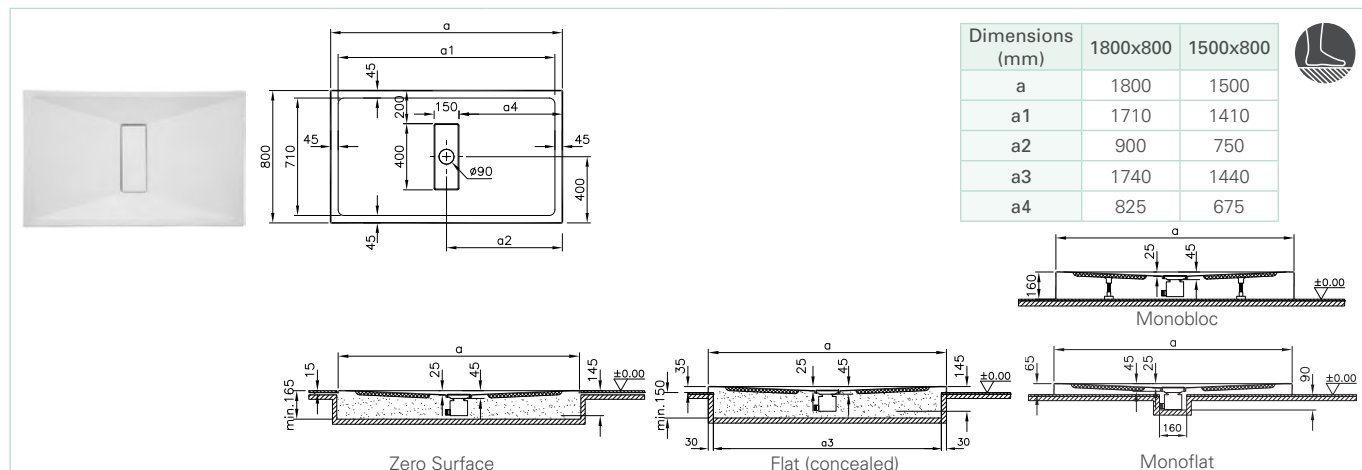

Slim rectangular (80 cm)

Code	Size (cm)	Installation options	Product properties		
			Acrylic waste cover	Chrome waste cover	Waste
57840028000	180x80	Zero Surface	✓	-	-
57840029000			-	✓	-
57820028000		Flat	✓	-	-
57820029000			-	✓	-
57830028000		Monobloc	✓	-	-
57830029000			-	✓	-
59790028000		Monoflat	✓	-	-
59790029000			-	✓	-
54630028000	150x80	Zero Surface	✓	-	-
54630029000			-	✓	-
54270028000		Flat	✓	-	-
54270029000			-	✓	-
54550028000		Monobloc	✓	-	-
54550029000			-	✓	-
59780028000		Monoflat	✓	-	-
59780029000			-	✓	-

Panels and complementary products	
5601089	90 mm shower tray waste

* Please add 59950143000 for antislip application during production process.

• 2 years warranty is offered for all showering areas product. Please check general information page 1209 • For the prices, please see our price book.