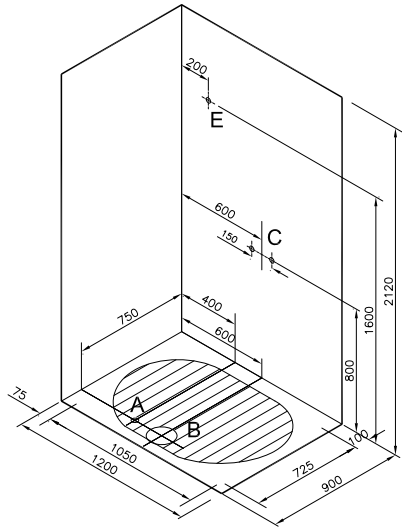

Cubido compact system (120x90x212 cm)

	System 1	System 2	System 5	System 6
Steam generator	✓	✓	-	-
Chromotherapy	✓	-	-	-
Radio	✓	✓	-	-
Water jets	✓	✓	✓	✓
Light	-	✓	✓	-

Cubido compact system has:

- 6 vertical massage jets,
 - Handshower,
 - Shower enclosure with safety glass,
 - Showerhead,
 - Shelf for shampoo, etc.
 - Waste is included.
- The glass panels that face walls are offered colored. So please choose the right code in accordance to your product placement.