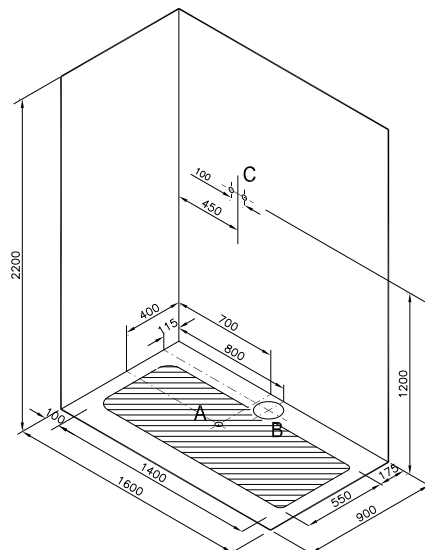

Profiles color options

Zest shower unit has:

- Handshower
- Showerhead
- Spout

Zest shower unit has two models: left and right. When you look on idly; if the door is on the right; shower unit is called "Zest shower unit Right", if it is on the left; called "Zest shower unit Left".

Left code	Right code	System	Product properties		
			Door	Shower enclosure	Aluminum frame
56910011000	56910012000	Shower unit	With hinged door model	Front + side	Matte Gray
56910021000	56910022000				Matte Black
56910013000*				Front + 2 side	Matte Gray
56910023000*					Matte Black
56910014000	56910015000			Front	Matte Gray
56910024000	56910025000				Matte Black

* 56910013000 and 56910023000 products have right sided door.

Panel and complementary products	
Code	Description
53870001000	160 cm flat front panel
53900001000	90 cm flat side panel
59990502000	160x90 cm leg set
5609414	Seat, Acrylic, Fume

- 2 years warranty is offered for all showering areas product. Please check general information on page 1209
- Please check installation guide for page 1036 • For the prices, please see our price book.