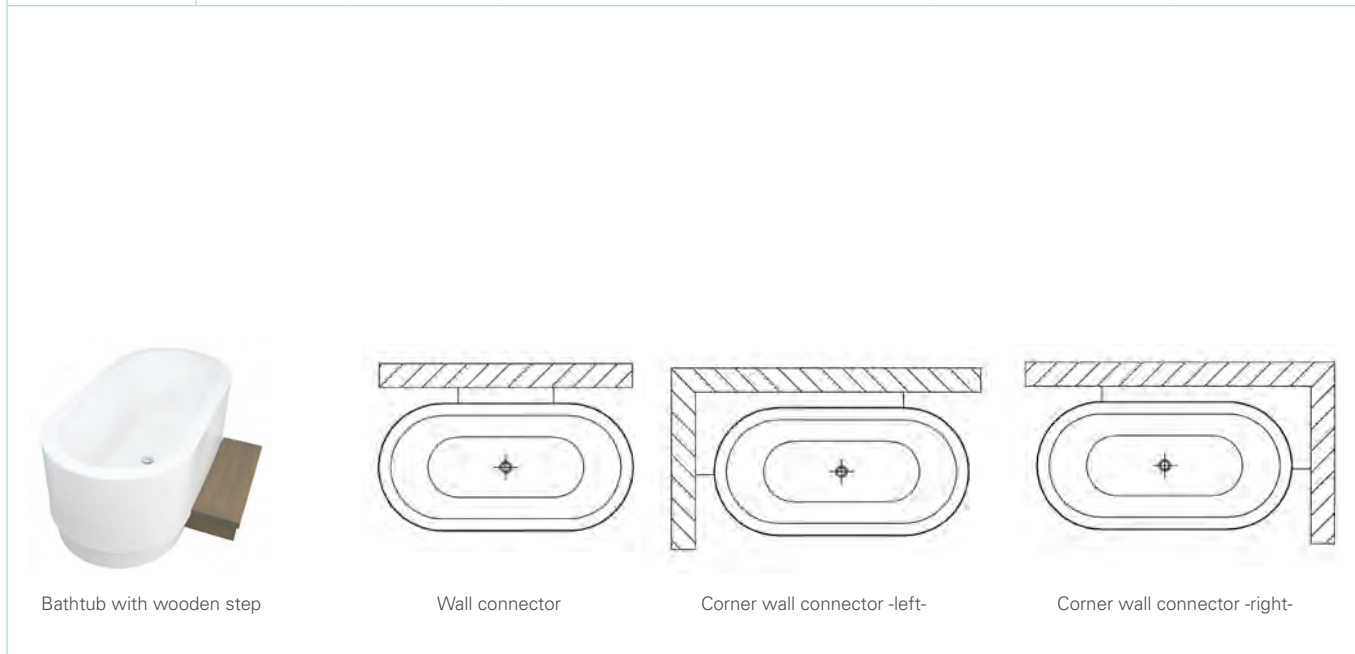

Bathtub with wooden step

Wall connector

Corner wall connector -left-

Corner wall connector -right-

• 2 years warranty is offered for all showering areas product. Please check general information on page 1209 *Orders with panel must include leg sets. *Due to technical properties of the product, 5604857 - special 90 mm, pop up waste and overflow set - should be used, there is no other waste set alternative. *Can be applied as free standing. • For the prices, please see our price book.