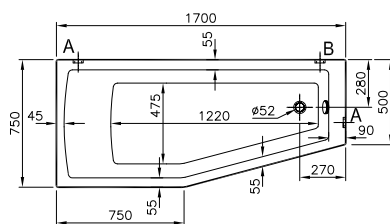

Neon offset (170x75/50 cm)

Left