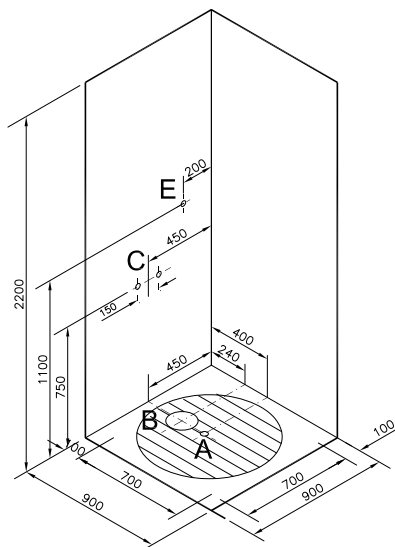

System 1	System 3
Steam generator	✓	✓
Chromotherapy	✓	-
Radio	✓	-
Water jets	✓	✓
Light	-	✓

Lara compact system has:

- 6 vertical massage jets,
- Shower mixer, showerhead, handshower, handshower rail,
- Tempered glass enclosure,
- Shelves for shampoo, etc.

Seat unit can be used both for left and right. There is no need to note side information for orders for installation, seat side should be arranged according to installation.

Code	System	Wall type	Seat
57861001000	System 1	Flat wall	Single seat
57861002000		L wall	
57861003000		U wall	
57863001000	System 3	Flat wall	Single seat
57863002000		L wall	
57863003000		U wall	

• 2 years warranty is offered for all showering areas product. Please check general information on page 1209
• Please check installation guide for page 1006. • For the prices, please see our price book.