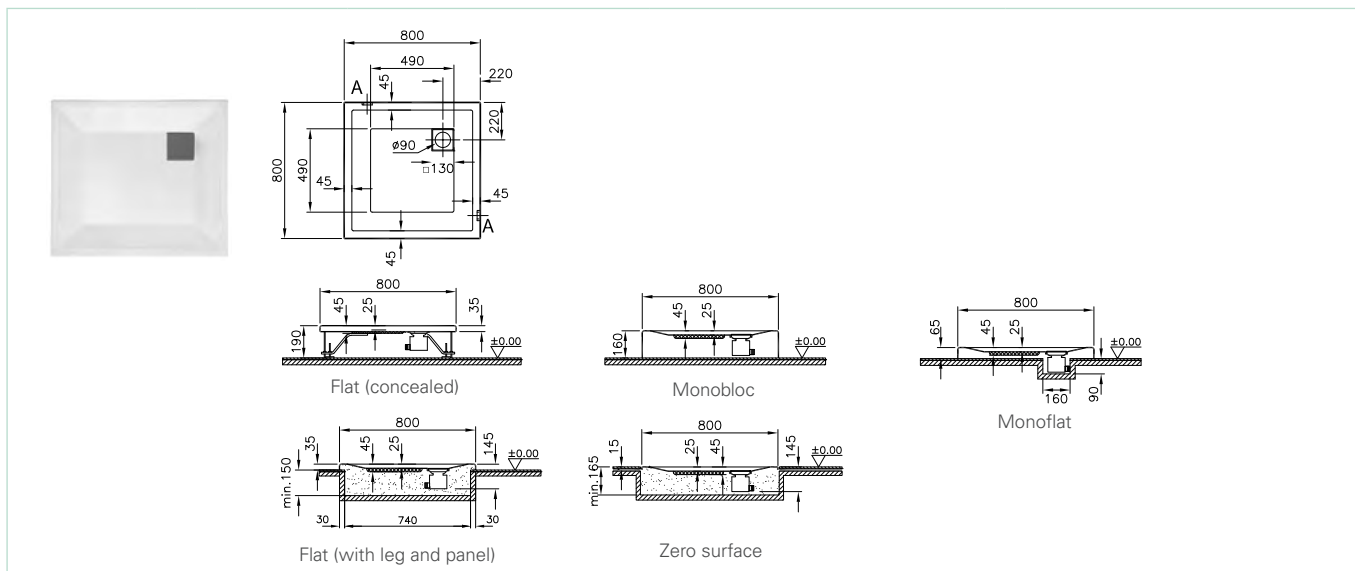

T80 square **NEW**

Code	Size (cm)	Installation options	Product properties	
			Leg	Waste
60380001000	80x80	Zero Surface	-	-
60350001000		Flat (concealed)	-	-
60370001000		Monobloc	-	-
60360001000		Monoflat	-	-

Panels and complementary products	
54410001000	80 cm front panel for flat
53910001000	80 cm side panel for flat
5602992	90 mm shower tray waste
59996035000	Leg set for 80x80 cm

* Please add 59950143000 for antislip application during production process.

• 2 years warranty is offered for all showering areas product. Please check general information page 1209 • For the prices, please see our price book.