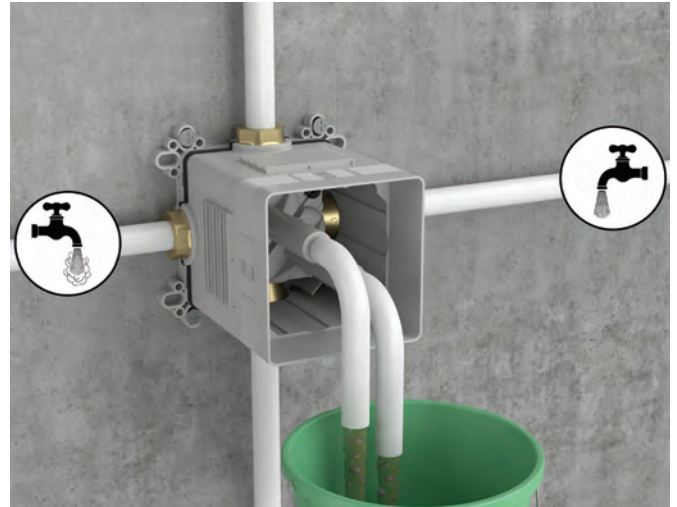

Installation cleaning

Allows you to clean out debris that might accumulate in pipes during assembly.