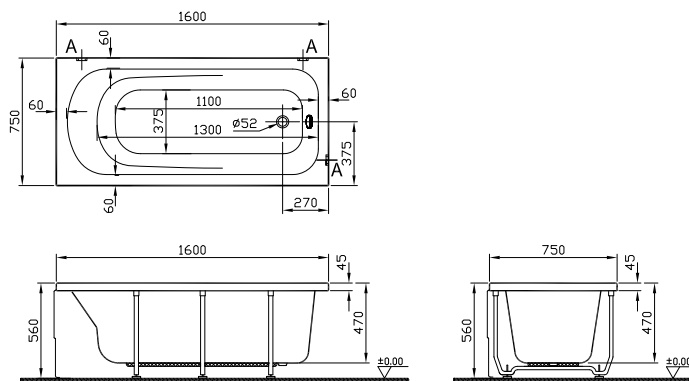

Optisus rectangular (160x75 cm) **NEW**

Code	Size (cm)	Product	Product properties
60140009000	160x75	Whirlpool	Aqua Soft
60140011000			Aqua Soft Easy Chrome
60140013000			Aqua Soft Easy Chrome with grip
60140010000			Aqua Soft Easy Abs
60140001000	160x75	Body	Minimum pallet quantity
60140002000		Body with one grip hole	

Look at the reference table (page 1231, 1232)

Panels and complementary products	
51490001000	160 acrylic front panel
51620001000	75 cm acrylic side panel
59996014000	160x75 cm legs set
5602680	Special pop-up waste & overflow set (Silfra)

- For antislip application visit page 1205
- For gold hydromassage jet options please visit 1205 page.

- For the prices, please see our price book.