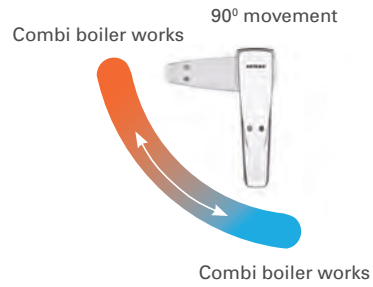

Energy Saving

Blue Eco cartridge which works with 90 degree angle, prevents unnecessary working of your combi boiler by giving only cold water when opened in the middle position. Thus, it saves more energy.