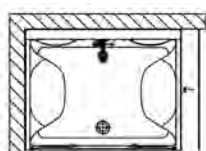

Lara with double seat
Right side wall application