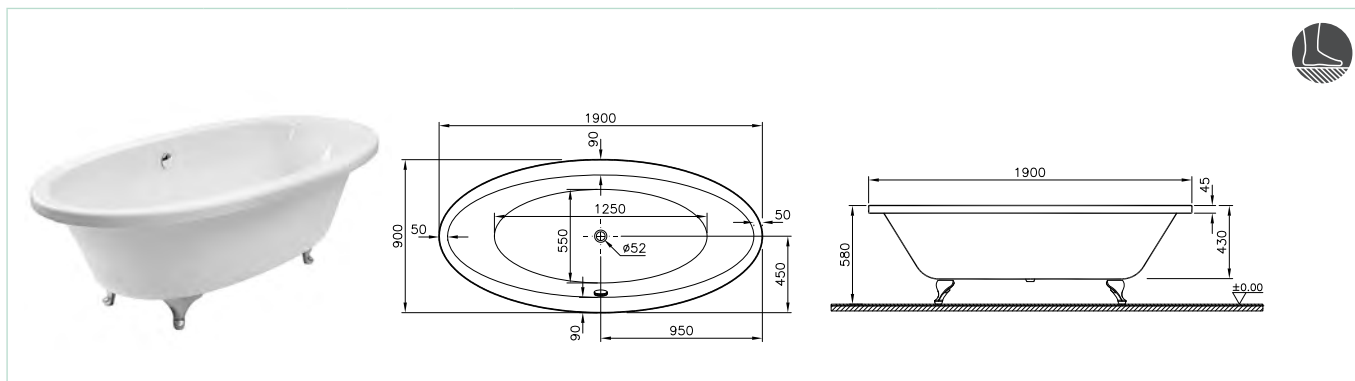

Dream (190x90 cm)

Code	Size (cm)	Product	Product properties	
			Waste	Leg
51970050000	190x90	Body	Gold	Gold
51970051000			Chrome	Chrome