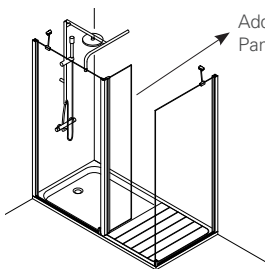

Additional Glass Panel Door

- There is no difference between left & right versions of Kimera Compact Units. The same unit is applicable for both left and right sides installation.
- Additional front glass is 30 cm wide and shall be ordered with compact unit on request. Additional front glass request must be attached to the main compact unit order.
- In Kimera compact units thermostatic faucet without spout is included in the package. If spout is requested, it should be noted in the CRM section of the order in SAP
- PANEL AND WOODEN MATTE ARE NOT INCLUDED IN THE PRICE. PLEASE KINDLY REMEMBER TO ORDER PANEL AND WOODEN MATTE SEPERATELY.
- The codes with leg set should be used if panelled product is requested.

• 2 years warranty is offered for all showering areas product. Please check general information on page 1209
• Please check installation guide for page 1036 • For the prices, please see our price book.