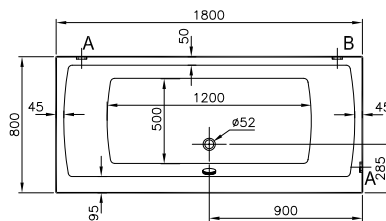

Neon rectangular/double ended (80 cm)

Code	Size (cm)	Product	Product properties
52540015000	180x80	Whirlpool	Duo Soft
52540017000			Duo Soft with 2 lights
52540014000			Aqua Maxi
52540016000			Aqua Maxi with 1 light
52540095000			Air Relax
52540009000			Aqua Soft
52540011000			Aqua Soft Easy Chrome
52540013000			Aqua Soft Easy Chrome with grip
52540001000	180x80	Body	Minimum pallet quantity - 14 pieces
52540002000		Body with one grip hole	

Look at the reference table (page 1231, 1232)

Panels and complementary products	
51460001000	180 cm acrylic front panel
51610001000	80 cm acrylic side panel
59950101000	180 cm wooden front panel-Waved natural wood
59950109000	80 cm wooden side panel-Waved natural wood
59950128000	180 cm wooden front panel-Anthracite high gloss
59950114000	80 cm wooden side panel-Anthracite high gloss
59950026000	180 cm wooden front panel-Grey oak
59950037000	80 cm wooden side panel-Grey oak
59990254000	Leg set&wall anchors
5601092	Pop-up waste & overflow set (Viega)
5601091	Pop-up waste & overflow set (Silfra)
5601090	Nonautomatic waste & overflow set (Viega)
5600002	Chrome grip (per piece)

- For antislip application visit page 1205
- For gold hydromassage jet options please visit 1205 page.

• 2 years warranty is offered for all showering areas product. Please check general information on page 1209
* Orders with panel must include leg sets. • For the prices, please see our price book.