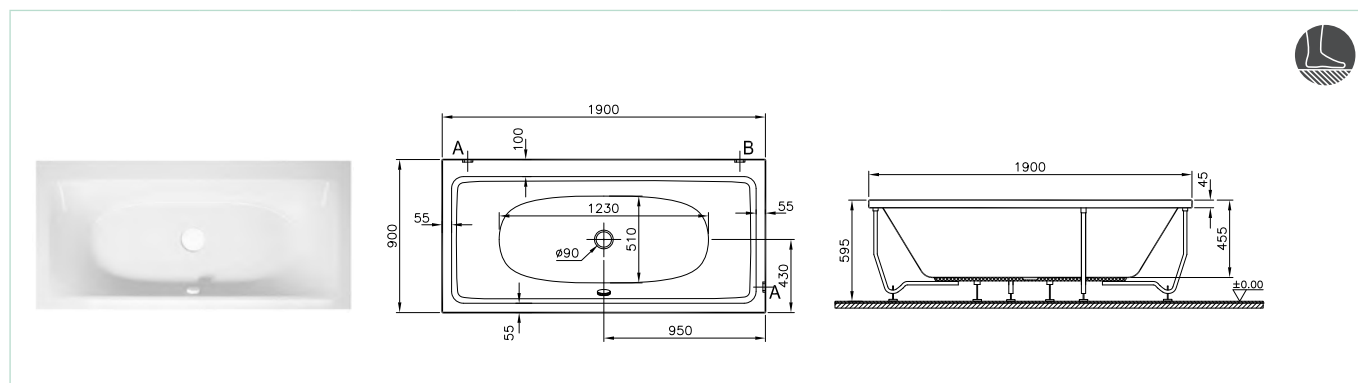

T4 rectangular/double ended (190x90 cm)

Code	Size (cm)	Product	Product properties	
			Hydromassage types	
56000018000	190x90	Whirlpool	Duo Maxi	
56000019000			Duo Maxi with 2 lights	
56000015000			Duo Soft	
56000017000			Duo Soft with 2 lights	
56000014000			Aqua Maxi	
56000016000			Aqua Maxi with 1 light	
56000095000			Air Relax	
56000009000			Aqua Soft	
56000011000			Aqua Soft Easy Chrome	
			Leg	Waste
56000001000	190x90	Body	-	Pop-up waste & overflow set with big chrome waste cover
59990600000	190x90	Complementary Items	Leg set&wall anchors	

Look at the reference table (page 1231, 1232)

Panels (*Compatible to T4 bathroom furniture)	
56270001000	190 cm acrylic front panel
54670001000	90 cm acrylic side panel
M500009	190 cm wooden front panel-Termoform hasiente brown
M500014	90 cm wooden side panel-Termoform hasiente brown
M500010	190 cm wooden front panel- Termoform hasiente black
M500015	90 cm wooden side panel- Termoform hasiente black
M500012	190 cm wooden front panel-Lacquered matte burgundy
M500017	90 cm wooden side panel-Lacquered matte burgundy
M500083	190 cm wooden front panel-Lacquered matte black
M500088	190 cm shelf unit lacquered matte black
M500089	190 cm T4 Furniture with drawer lacquered matte black
M500084	90 cm wooden side panel- Laquered matte black
M500016	90 cm wooden side panel-Lacquered matte gray

- For antislip application visit page 1205 • For gold hydromassage jet options please visit 1205 page.
- Waste 5604857 has to be used in the product due to the technical features of it. There is no alternative waste option for this product.
- PANELS ARE NOT INCLUDED IN THE PRICE. PLEASE KINDLY REMEMBER TO ORDER PANELS SEPARATELY.
- Please kindly remember to attach panel order to main bathtub order in SAP
- Both floor mounted or deck mounted bath/shower mixers are compatible to the product.
- Please use compatibility table in page 1233-1235 for compatible faucets.

• 2 years warranty is offered for all showering areas product. Please check general information on page 1209 *Orders with panel must include leg sets. *Due to technical properties of the product, 5604857 - special 90 mm, pop up waste and overflow set - should be used, there is no other waste set alternative. * T4 bathtubs can be applied as free standing with panels. • For the prices, please see our price book.