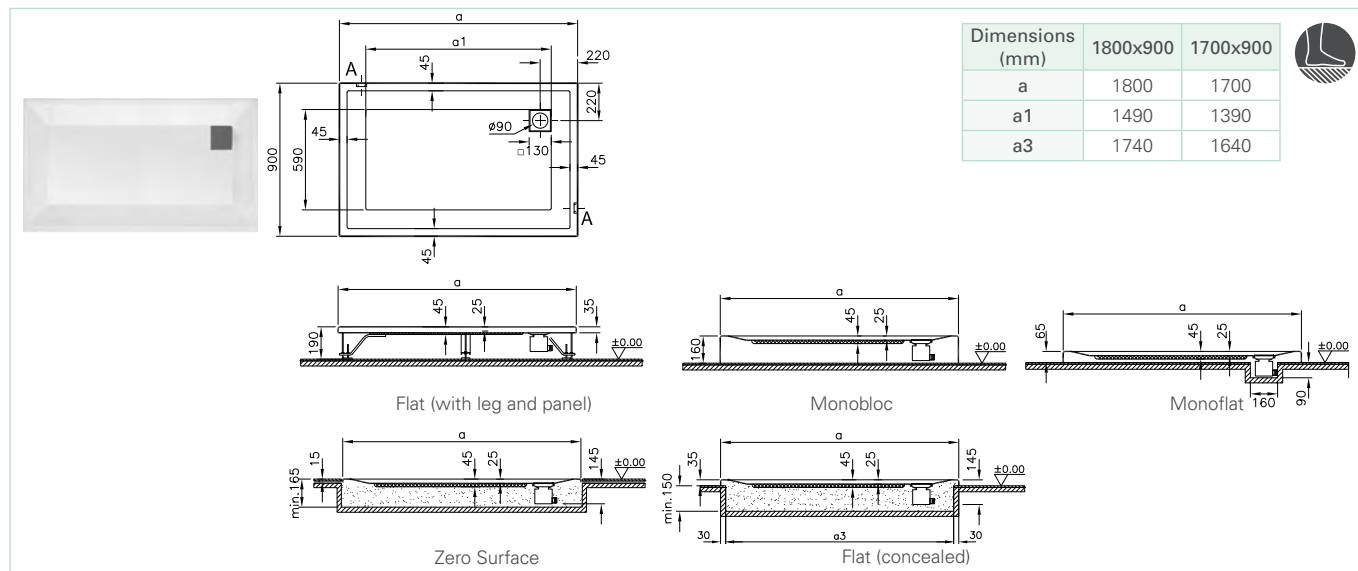

T90 rectangular

Code	Size (cm)	Installation options	Product properties	
			Leg	Waste
58590001000	180x90	Zero Surface	-	-
58790001000		Flat (concealed)	-	-
58690001000		Monobloc	-	-
58940001000		Monoflat	-	-
58580001000	170x90	Zero Surface	-	-
58780001000		Flat (concealed)	-	-
58680001000		Monobloc	-	-
58930001000		Monoflat	-	-

Panels and complementary products	
53880001000	180 cm front panel
53280001000	170 cm front panel
53900001000	90 cm side panel
59990700000	Leg set for 180x90 cm
59990503000	Leg set for 170x90 cm
5609296	90 mm shower tray waste

* Please add 59950143000 for antislip application during production process.

• 2 years warranty is offered for all showering areas product. Please check general information page 1209 • For the prices, please see our price book.