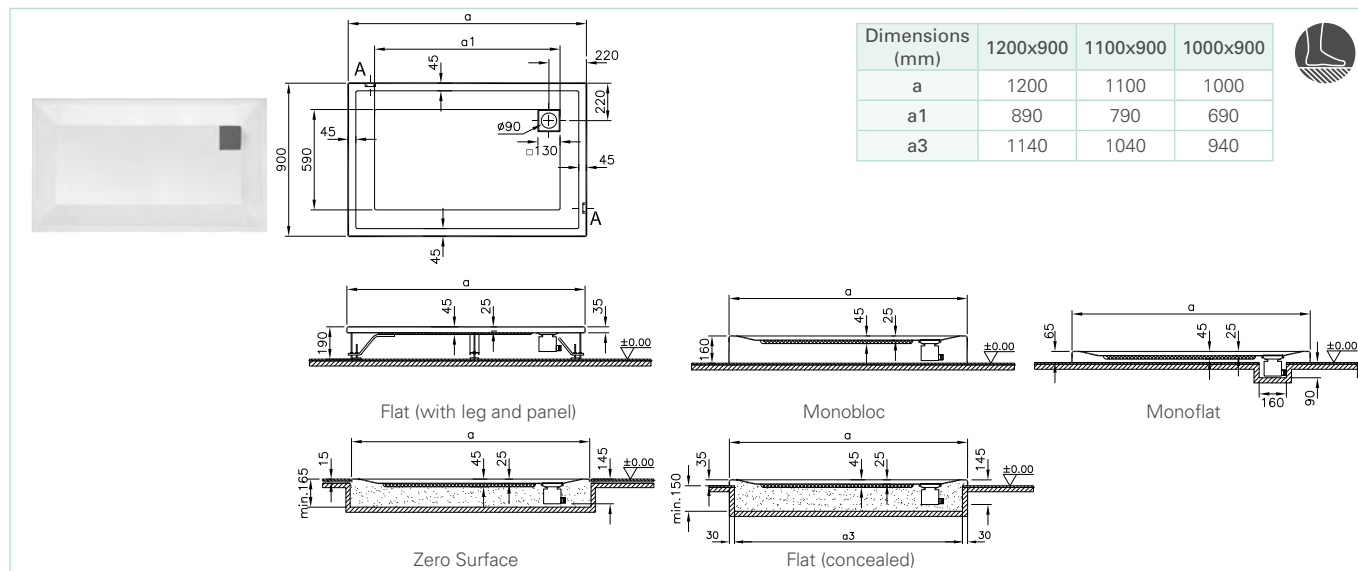

T90 rectangular

Code	Size (cm)	Installation options	Product properties	
			Leg	Waste
58530001000	120x90	Zero Surface	-	-
58730001000		Flat (concealed)	-	-
58630001000		Monobloc	-	-
58880001000		Monoflat	-	-
58520001000	110x90	Zero Surface	-	-
58720001000		Flat (concealed)	-	-
58620001000		Monobloc	-	-
58870001000		Monoflat	-	-
58510001000	100x90	Zero Surface	-	-
58710001000		Flat (concealed)	-	-
58610001000		Monobloc	-	-
58860001000		Monoflat	-	-

Panels and complementary products	
52970001000	120 cm front panel
52810001000	110 cm front panel
53990001000	100 cm front panel
59990498000	Leg set for 120x90 cm
59990497000	Leg set for 110x90 cm
59990496000	Leg set for 100x90 cm
53900001000	90 cm side panel
5609296	90 mm shower tray waste

* Please add 59950143000 for antislip application during production process.

• 2 years warranty is offered for all showering areas product. Please check general information page 1209 • For the prices, please see our price book.