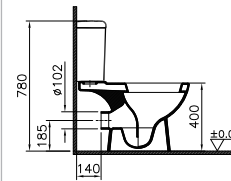

4221L003-0107