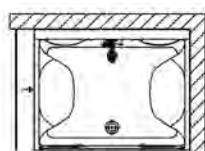

Lara with double seat
Left side wall application