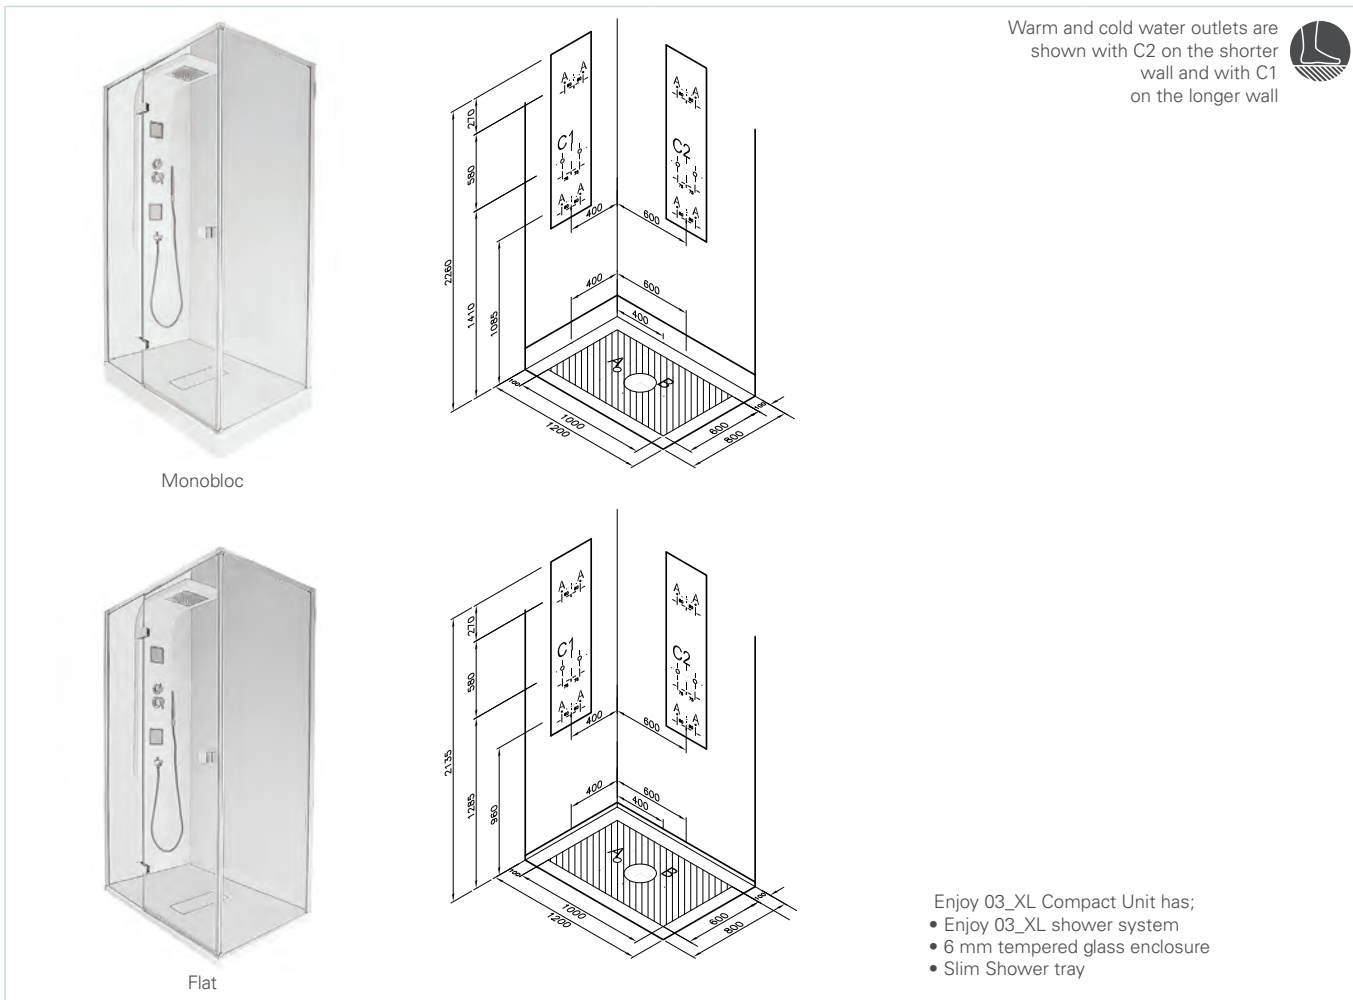

Enjoy 03_XL shower unit (120x80 cm)

Code	Product	Product properties						
		Size	Cabin	Door	Installation option	Enjoy shower system	Siphone	Siphone cover
58820221000	Compact Shower Unit	120x80	Front + side	With hinged door	Monobloc	White	✓	White
58820121000					Flat	White	✓	White
58820222000					Monobloc	Black	✓	Black
58820122000					Flat	Black	✓	Black
58820211000			U wall		Monobloc	White	✓	White
58820111000					Flat	White	✓	White
58820212000					Monobloc	Black	✓	Black
58820112000					Flat	Black	✓	Black

• Shower tray is flat and requires lay low grounding.

• 2 years warranty is offered for all showering areas product. Please check general information on page 1209
• Please check installation guide for page 1036 • For the prices, please see our price book.