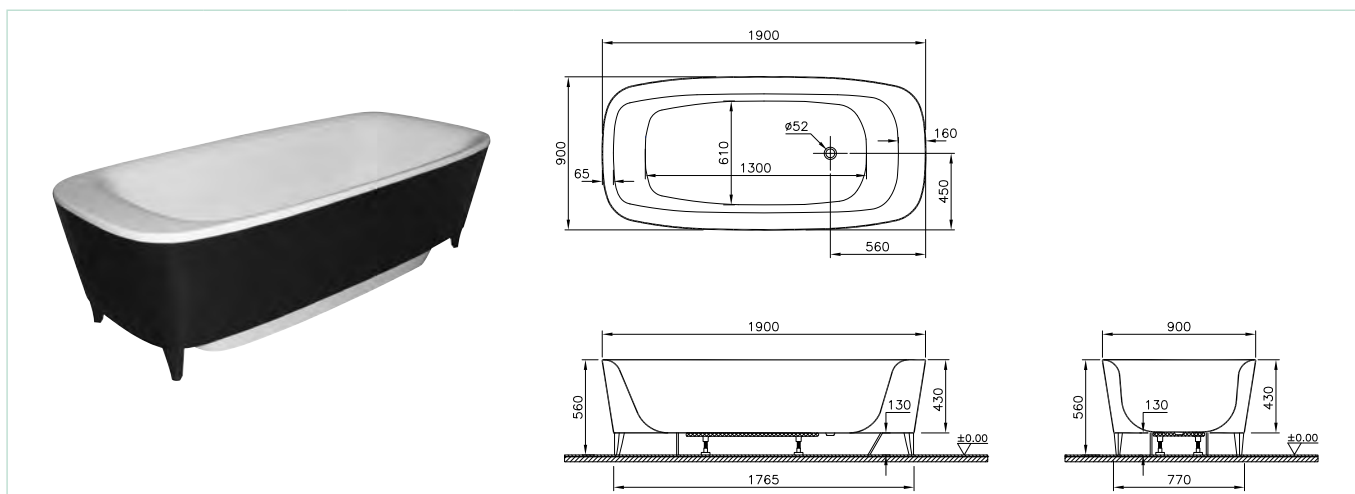

Water Jewels (190x90 cm) **NEW**

Code	Size (cm)	Product	Product properties	
			Waste	Leg
53500096000	190x90	Body	Gold	Gold
53500097000			Chrome	Chrome

- For antislip application visit page 1205
- For gold hydromassage jet options please visit 1205 page.
- It's not compatible with deck mounted mixers.
- Floor mounted bath/shower mixers are suggested.

• 2 years warranty is offered for all showering areas product. Please check general information on page 1209
* Orders with panel must include leg sets. *Can be applied as free standing. • For the prices, please see our price book.