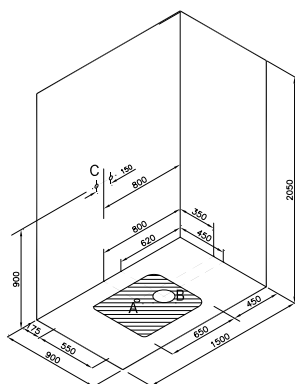

Right

Image belongs to 57990013000