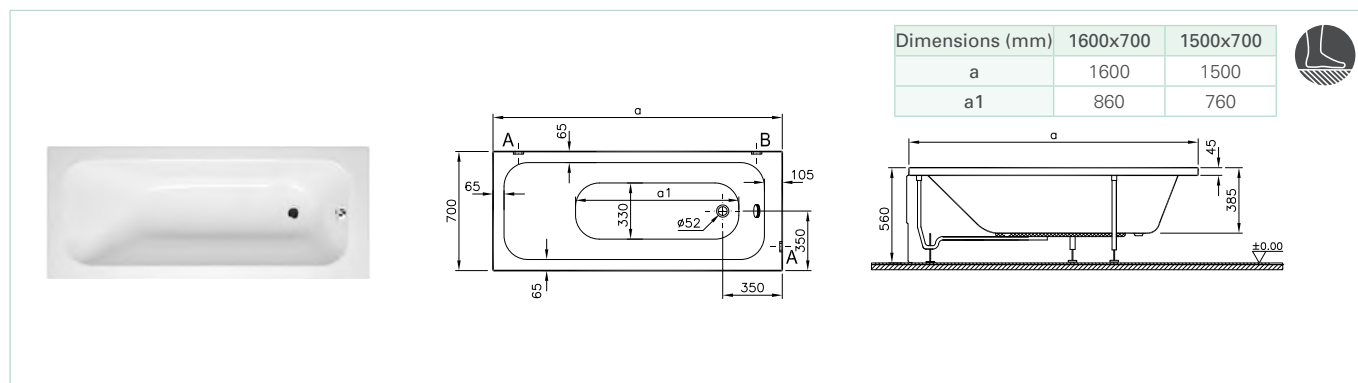

Balance rectangular (70 cm)

Code	Size (cm)	Product	Product properties
55210009000	160x70	Whirlpool	Aqua Soft
55210011000			Aqua Soft Easy Chrome
55210013000			Aqua Soft Easy Chrome with grip
55210001000		Body	Minimum pallet quantity - 16 pieces
55210002000		Body with one grip hole	
55230009000	150x70	Whirlpool	Aqua Soft
55230011000			Aqua Soft Easy Chrome
55230013000			Aqua Soft Easy Chrome with grip
55230001000		Body	Minimum pallet quantity - 16 pieces
55230002000		Body with one grip hole	

Panels and complementary products	
51490001000	160 cm acrylic front panel
51500001000	150 cm acrylic front panel
51630001000	70 cm acrylic side panel
51620001000	75 cm acrylic side panel
59990521000	Leg set & wall anchors for 160x70 cm
59990523000	Leg set & wall anchors for 150x70 cm
5601092	Pop-up waste & overflow set (Viega)
5601091	Pop-up waste & overflow set (Silfra)
5601090	Nonautomatic waste & overflow set (Viega)
5600002	Chrome grip (per piece)

- For antislip application visit page 1205
- For gold hydromassage jet options please visit 1205 page.

• 2 years warranty is offered for all showering areas product. Please check general information on page 1209
* Orders with panel must include leg sets. • For the prices, please see our price book.