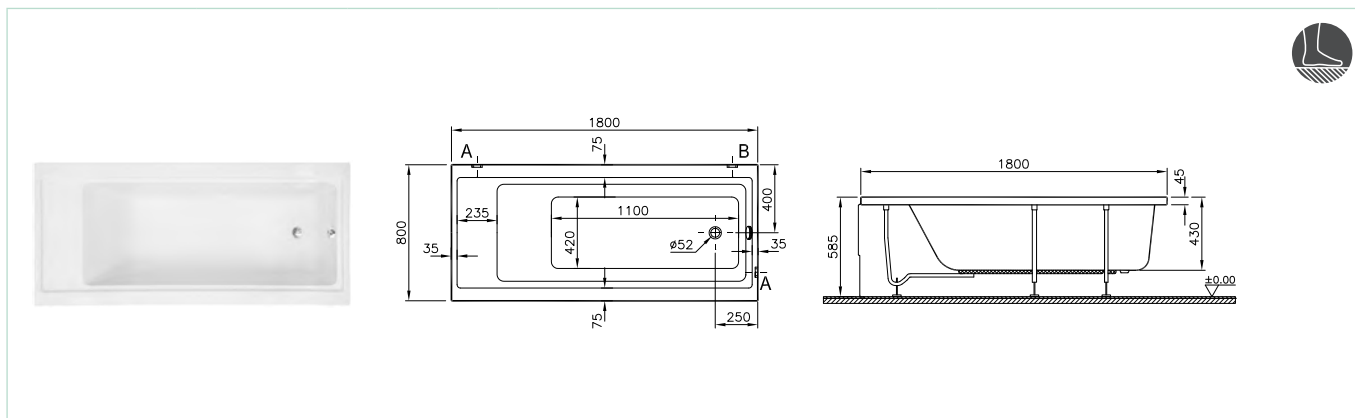

4 Life-Pure rectangular (180x80 cm)

Code	Size (cm)	Product	Product properties	
			Hydromassage types	
54320015000	180x80	Whirlpool	Duo Soft	
54320017000			Duo Soft with 2 lights	
54320014000			Aqua Maxi	
54320016000			Aqua Maxi with 1 light	
54320095000			Air Relax	
54320009000			Aqua Soft	
54320001000	180x80	Body	Minimum pallet quantity - 13 pieces (pallet dim, 82x115 cm)	
5603874			Collectible wooden mat	
59990432000			Leg set&wall anchors	
5601091			Pop-up waste and overflow set	

Panels	
54540001000	180 cm acrylic front panel
54620001000	80 cm acrylic side panel
59950129000	180 cm wooden front panel - Anthracite high gloss
59950131000	80 cm wooden side panel - Anthracite high gloss

- For antislip application visit page 1205
- For gold hydromassage jet options please visit 1205 page.
- Floor mounted or deck mounted bath/shower mixers are compatible.
- Please use compatibility table in page 1233-1235 for compatible faucets.
- Unless there is wooden mat, deck mounted mixer shall be used in the long edge of the product.

• 2 years warranty is offered for all showering areas product. Please check general information on page 1209
* Orders with panel must include leg sets. • For the prices, please see our price book.