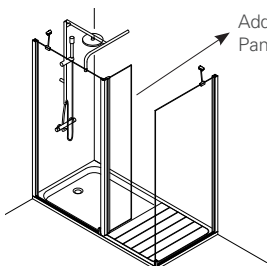

Additional Glass Panel Door

There is no difference between left & right versions of Kimera Compact Units. The same unit is applicable for both left and right sides installation.

- Additional front glass is 30 cm wide and shall be ordered with compact unit on request. Additional front glass request must be attached to the main compact unit order.
- In Kimera compact units thermostatic faucet without spout is included in the package. If spout is requested, it should be noted in the CRM section of the order in SAP
- PANEL AND WOODEN MATTE ARE NOT INCLUDED IN THE PRICE. PLEASE KINDLY REMEMBER TO ORDER PANEL AND WOODEN MATTE SEPERATELY.
- The codes with leg set should be used if panelled product is requested.