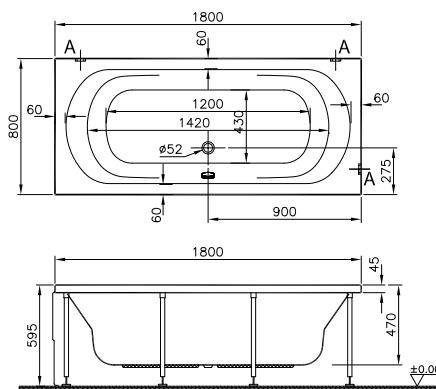

Optisus rectangular/double ended (180x80 cm) **NEW**

Code	Size (cm)	Product	Product properties
53310009000	180x80	Whirlpool	Aqua Soft
53310011000			Aqua Soft Easy Chrome
53310013000			Aqua Soft Easy Chrome with grip
53310010000			Aqua Soft Easy Abs
53310012000			Aqua Soft Easy Abs with grip
53310014000			Aqua Maxi
53310016000			Aqua Maxi with 1 light
53310095000			Air Relax
53310001000	180x80	Body	Minimum pallet quantity
53310002000		Body with one grip hole	

Look at the reference table (page 1231, 1232)

Panels and complementary products	
51460001000	180 cm acrylic front panel
51610001000	80 cm acrylic side panel
59990331000	180x80 cm legs set
5602680	Special pop-up waste & overflow set (Silfra)

- For antislip application visit page 1205
- For gold hydromassage jet options please visit 1205 page.

- For the prices, please see our price book.