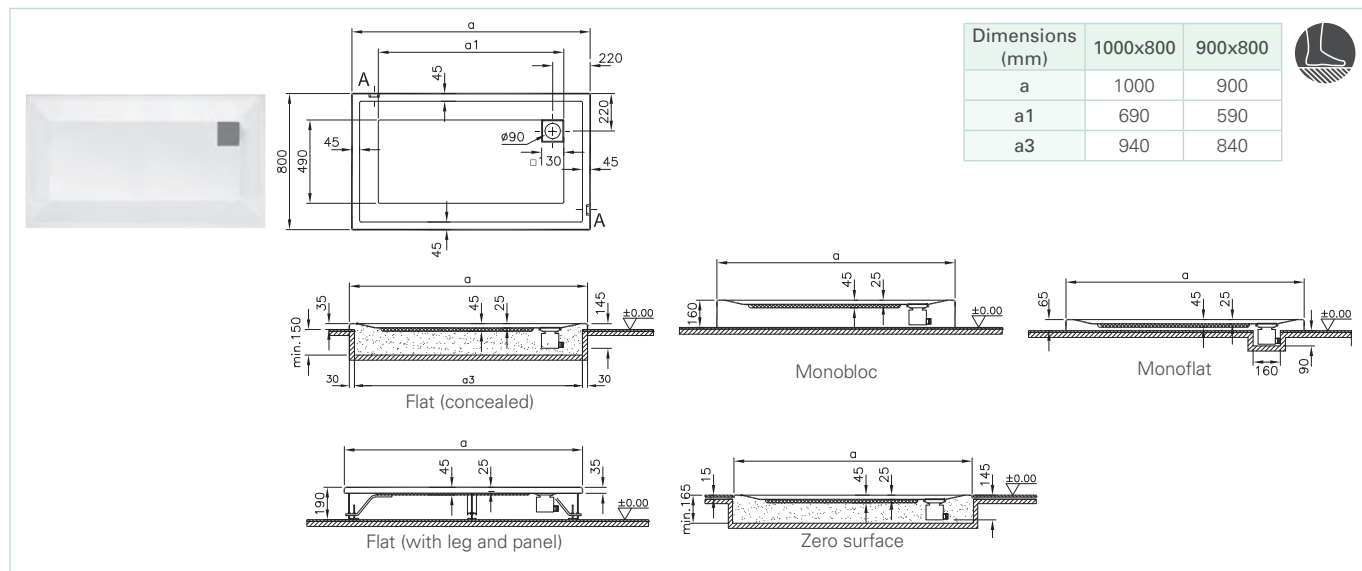

T80 rectangular

Code	Size (cm)	Installation options	Product properties	
			Leg	Waste
57580001000	100x80	Zero Surface	-	-
56740001000		Flat (concealed)	-	-
56820001000		Monobloc	-	-
58210001000		Monoflat	-	-
57570001000	90x80	Zero Surface	-	-
56980001000		Flat (concealed)	-	-
56990001000		Monobloc	-	-
58200001000		Monoflat	-	-

Panels and complementary products	
53990001000	100 cm front panel
54400001000	90 cm front panel
53910001000	80 cm side panel
59990496000	Leg set for 100x80 cm
59990702000	Leg set for 90x80 cm
5609296	90 mm shower tray waste

* Please add 59950143000 for antislip application during production process.

• 2 years warranty is offered for all showering areas product. Please check general information page 1209 • For the prices, please see our price book.