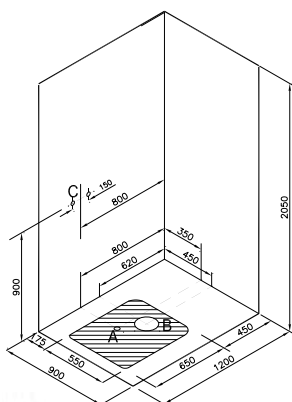

(Left & front glass of cabinet are transparent, seating unit & storage unit are on right, handle is on left)

Roomy shower unit (120x90 cm)

Left

Image belongs to 56600012000

Right

Image belongs to 56600013000