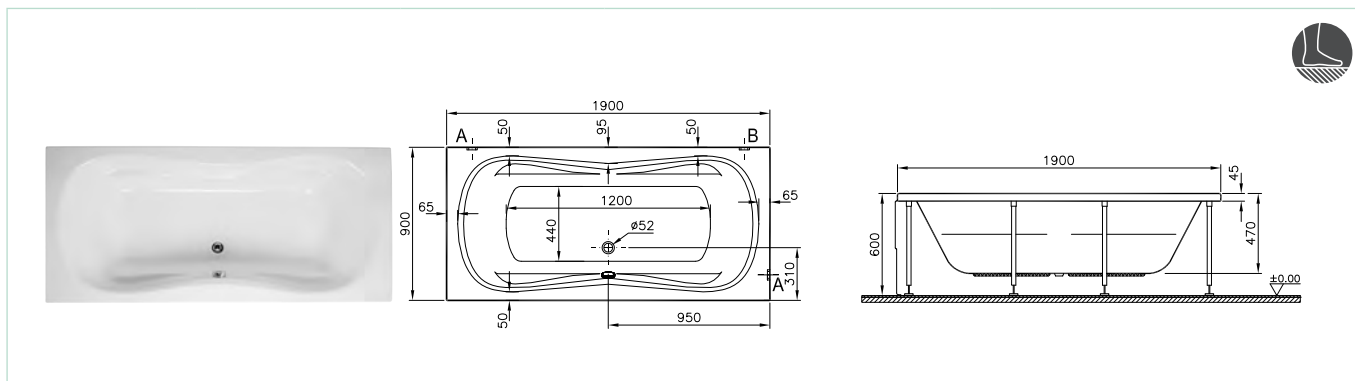

Comfort rectangular/double ended (190x90 cm)

Code	Size (cm)	Product	Product properties
52310018000	190x90	Whirlpool	Duo Maxi
52310019000			Duo Maxi with 2 lights
52310015000			Duo Soft
52310017000			Duo Soft with 2 lights
52310014000			Aqua Maxi
52310016000			Aqua Maxi with 1 light
52310095000			Air Relax
52310009000			Aqua Soft
52310011000			Aqua Soft Easy Chrome
52310001000	190x90	Body	Minimum pallet quantity - 14 pieces

Look at the reference table (page 1231, 1232)

Panels and complementary products	
53420001000	190 cm acrylic front panel
53430001000	90 cm acrylic side panel
59990231000	Leg set&wall anchors for 190x90 cm
5601091	Special pop-up waste & overflow set (Silfra)

- For antislip application visit page 1205
- For gold hydromassage jet options please visit 1205 page.

• 2 years warranty is offered for all showering areas product. Please check general information on page 1209
* Orders with panel must include leg sets. • For the prices, please see our price book.