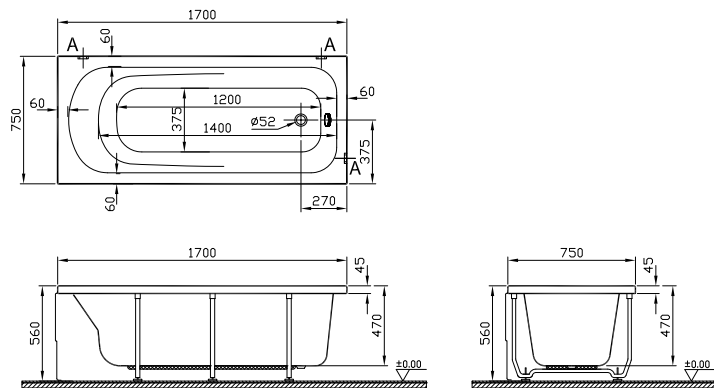

Optisus rectangular (170x75 cm) **NEW**

Code	Size (cm)	Product	Product properties
53300009000	170x75	Whirlpool	Aqua Soft
53300011000			Aqua Soft Easy Chrome
53300013000			Aqua Soft Easy Chrome with grip
53300010000			Aqua Soft Easy Abs
53300012000			Aqua Soft Easy Abs with grip
53300095000			Air Relax
			Look at the reference table (page 1231, 1232)
53300001000	170x75	Body	Minimum pallet quantity
53300002000		Body with one grip hole	

Panels and complementary products	
51480001000	170 cm acrylic front panel
51620001000	75 cm acrylic side panel
59990330000	170x75 cm legs set
5602680	Special pop-up waste & overflow set (Silfra)

- For antislip application visit page 1205
- For gold hydromassage jet options please visit 1205 page.

• For the prices, please see our price book.