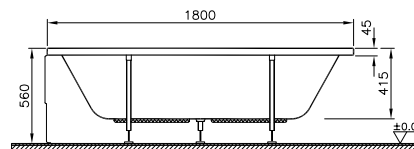

Neon rectangular/double ended (80 cm)

Code	Size (cm)	Product	Product properties
52540015000	180x80	Whirlpool	Duo Soft
52540017000			Duo Soft with 2 lights
52540014000			Aqua Maxi
52540016000			Aqua Maxi with 1 light
52540095000			Air Relax
52540009000			Aqua Soft
52540011000			Aqua Soft Easy Chrome
52540013000			Aqua Soft Easy Chrome with grip
52540001000	180x80	Body	Minimum pallet quantity - 14 pieces
52540002000		Body with one grip hole	