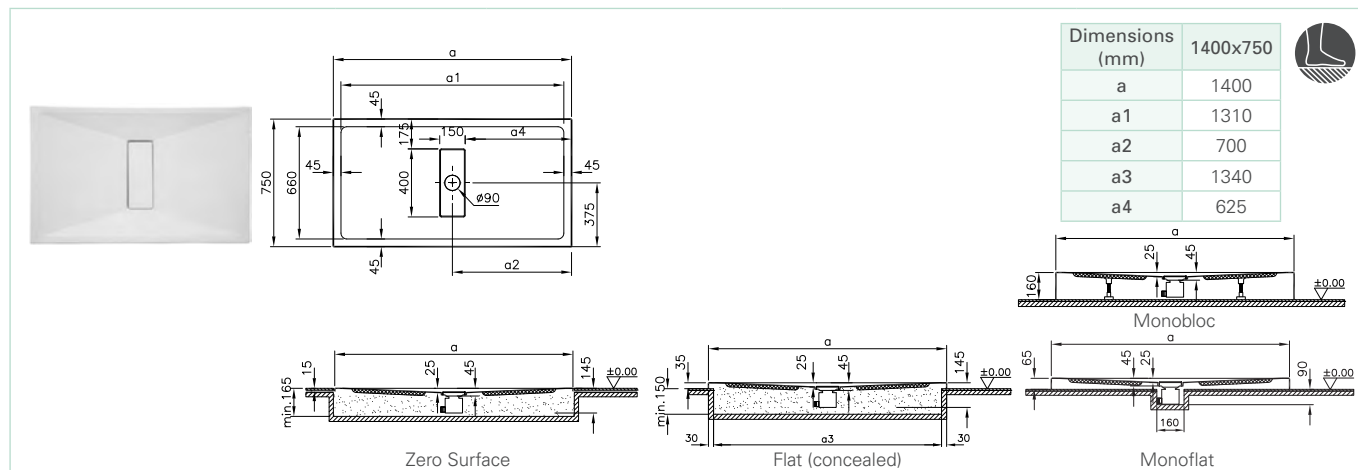

Slim rectangular (75 cm)

Code	Size (cm)	Installation options	Product properties		
			Acrylic waste cover	Chrome waste cover	Waste
54730028000	140x75	Zero Surface	✓	-	-
54730029000			-	✓	-
54710028000		Flat	✓	-	-
54710029000			-	✓	-
54720028000		Monobloc	✓	-	-
54720029000			-	✓	-
59700028000		Monoflat	✓	-	-
59700029000			-	✓	-

Panels and complementary products	
5601089	90 mm shower tray waste

* Please add 59950143000 for antislip application during production process.

• 2 years warranty is offered for all showering areas product. Please check general information page 1209 • For the prices, please see our price book.