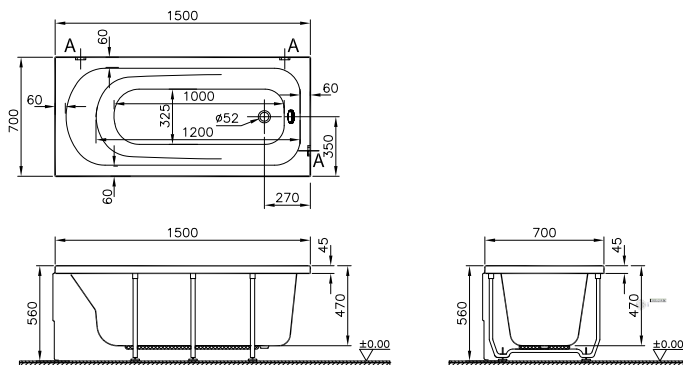

Optisus rectangular (150x70 cm) **NEW**

Code	Size (cm)	Product	Product properties
60160009000	150x70	Whirlpool	Aqua Soft
60160011000			Aqua Soft Easy Chrome
60160013000			Aqua Soft Easy Chrome with grip
60160010000			Aqua Soft Easy Abs
60160012000			Aqua Soft Easy Abs with grip
60160095000			Air Relax
60160001000	150x70	Body	Minimum pallet quantity
60160002000		Body with one grip hole	

Look at the reference table (page 1231, 1232)

Panels and complementary products	
51500001000	150 cm acrylic front panel
51630001000	70 cm acrylic side panel
59996016000	150x70 cm legs set
5602680	Special pop-up waste & overflow set (Silfra)

- For antislip application visit page 1205
- For gold hydromassage jet options please visit 1205 page.

- For the prices, please see our price book.