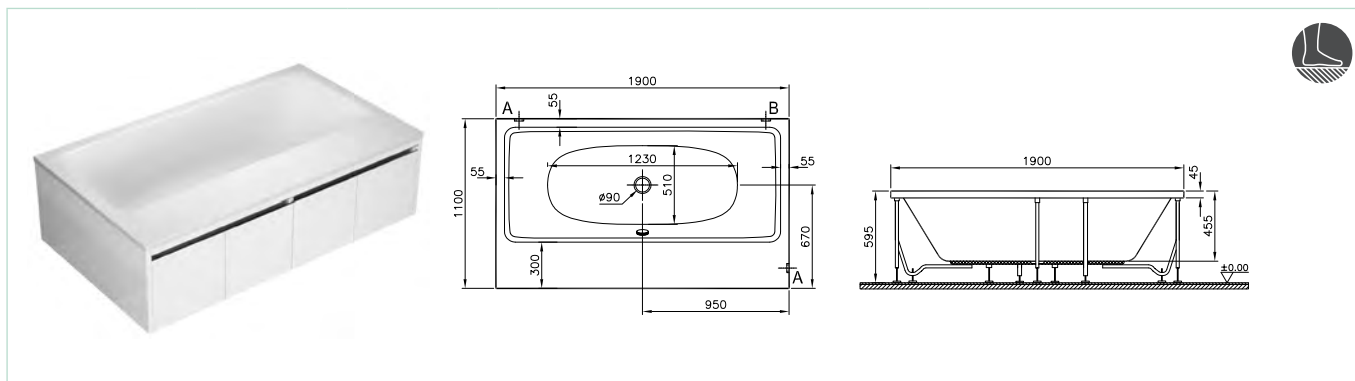

T4 rectangular/double ended (190x110 cm)

Code	Size (cm)	Product	Product properties	
			Hydromassage types	

55990018000	190x110	Whirlpool	Duo Maxi	Look at the reference table (page 1231, 1232)
55990019000			Duo Maxi with 2 lights	
55990015000			Duo Soft	
55990017000			Duo Soft with 2 lights	
55990014000			Aqua Maxi	
55990016000			Aqua Maxi with 1 light	
55990095000			Air Relax	
55990009000			Aqua Soft	
55990011000			Aqua Soft Easy Chrome	

			Leg	Waste
55990001000	190x110	Body	-	Pop-up waste & overflow set with big chrome waste cover

59990599000	Complementary Items	Leg set&wall anchors		
M500046		190 cm Double shelf unit with door for bathtubs - Lacquered matte grey		
M500047		190 cm Double shelf unit with door for bathtubs - Lacquered matte burgundy		
M500048		190 cm Double shelf unit with door for bathtubs - Lacquered matte white		

Panels (*Compatible to T4 bathroom furniture)	
56270001000	190 cm acrylic front panel
56290001000	110 cm acrylic side panel
M500009	190 cm wooden front panel-Termoform hasiente brown
M500018	110 cm wooden side panel-Termoform hasiente brown
M500010	190 cm wooden front panel- Termoform hasiente black
M500019	110 cm wooden side panel- Termoform hasiente black
M500012	190 cm wooden front panel-Lacquered matte burgundy
M500021	110 cm wooden side panel-Lacquered matte burgundy
M500013	190 cm wooden front panel-Lacquered matte white
M500022	110 cm wooden side panel-Lacquered matte white
M500085	110 cm T4 wooden side panel-Lacquered matte black
M500083	190 cm wooden front panel-Lacquered matte black
M500088	190 cm shelf unit lacquered matte black
M500089	190 cm T4 furniture with drawer lacquered matte black

- For antislip application visit page 1205
- For gold hydromassage jet options please visit 1205 page.
- Waste 5604857 has to be used in the product due to the technical features of it. There is no alternative waste option for this product.
- PANELS ARE NOT INCLUDED IN THE PRICE. PLEASE KINDLY REMEMBER TO ORDER PANELS SEPARATELY.
- Please kindly remember to attach panel order to main bathtub order in SAP
- Both floor mounted and deck mounted bath/ shower mixers are compatible to the product.
- Please use compatibility table in page 1233-1235 for compatible faucets.

• 2 years warranty is offered for all showering areas product. Please check general information on page 1209 *Orders with panel must include leg sets. *Due to technical properties of the product, 5604857 - special 90 mm, pop up waste and overflow set - should be used, there is no other waste set alternative. * T4 bathtubs can be applied as free standing with panels. • For the prices, please see our price book.