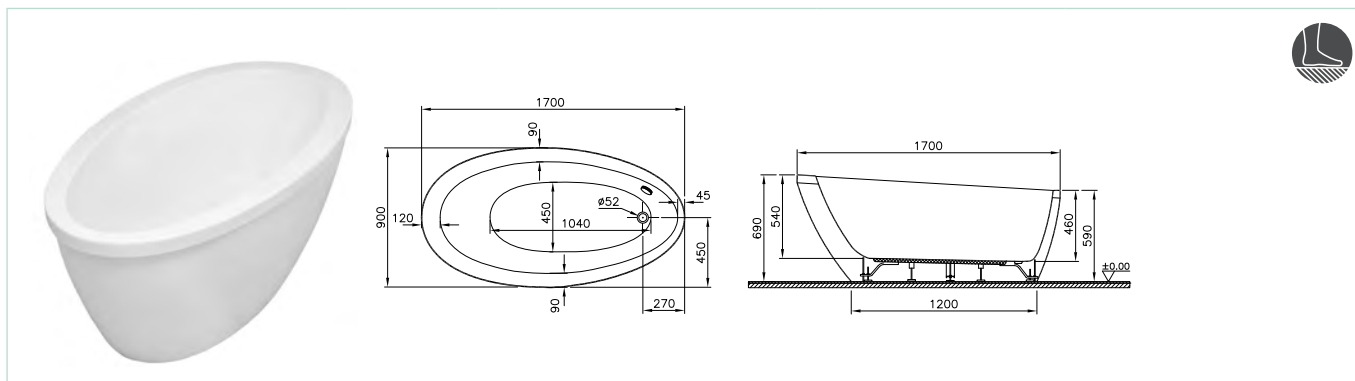

4 Life-Silence (170x90 cm)

Code	Size (cm)	Product	Product properties		
			Hydromassage types		

54300095000	170x90	Whirlpool	Air Relax	Look at the reference table (page 1233-1235)	
			Leg	Waste	Panel
54300001000	170x90	Body	✓	Pop-up waste and overflow set	✓

- For antislip application visit page 1205
- For gold hydromassage jet options please visit 1205 page.
- Only floor mounted bath/shower mixers are compatible.

• 2 years warranty is offered for all showering areas product. Please check general information on page 1209 *Orders with panel must include leg sets. *Due to technical properties of the product, 5604857 - special 90 mm, pop up waste and overflow set - should be used, there is no other waste set alternative. *Can be applied as free standing. • For the prices, please see our price book.