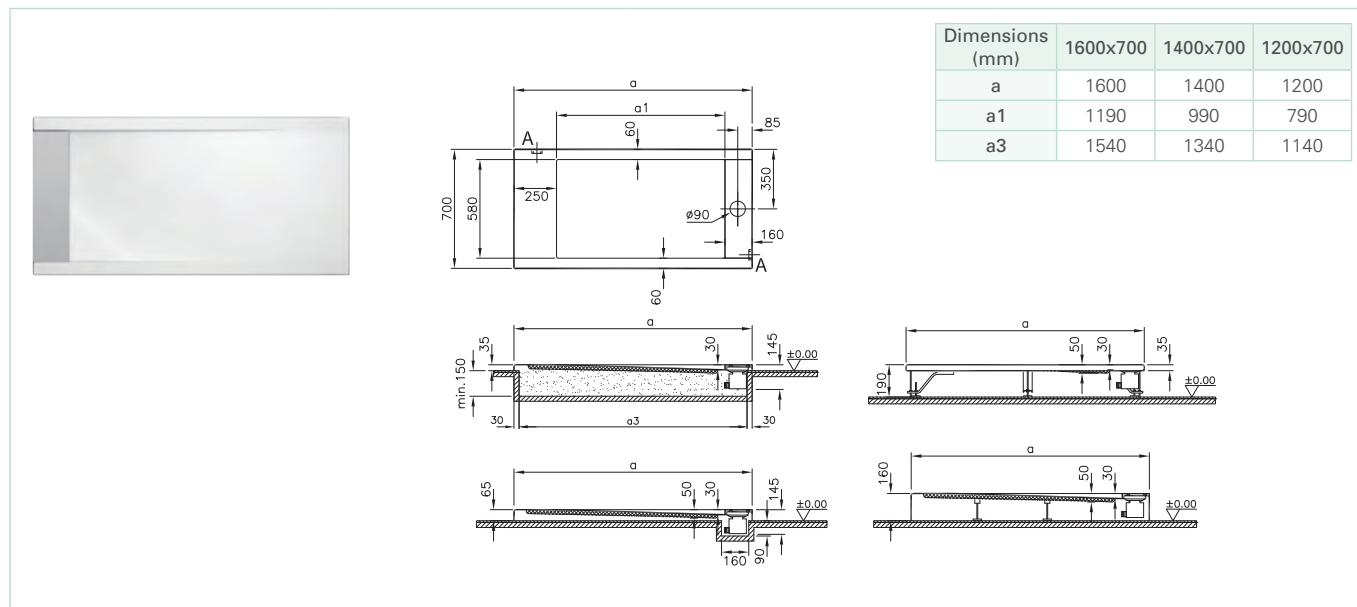

Serenity (70 cm) **NEW**

Dimensions (mm)	1600x700	1400x700	1200x700
a	1600	1400	1200
a1	1190	990	790
a3	1540	1340	1140

Code	Size (cm)	Installation options	Product properties	
			Chrome waste cover	Waste
60190001000	160x70	Flat	✓	-
60430001000		Monobloc	✓	-
60280001000		Monoflat	✓	-
60180001000	140x70	Flat	✓	-
60420001000		Monobloc	✓	-
60270001000		Monoflat	✓	-
60170001000	120x70	Flat	✓	-
60410001000		Monobloc	✓	-
60260001000		Monoflat	✓	-

Panels and complementary products	
53870001000	160 cm front panel
53490001000	140 cm front panel
52970001000	120 cm front panel
55370001000	70 cm side panel
59996019000	Leg set for 160x70 cm
59996018000	Leg set for 140x70 cm
59996017000	Leg set for 120x70 cm
5601089	Shower tray waste 90 mm

* Please add 59950143000 for antislip application during production process.

• 2 years warranty is offered for all showering areas product. Please check general information page 1209 • For the prices, please see our price book.