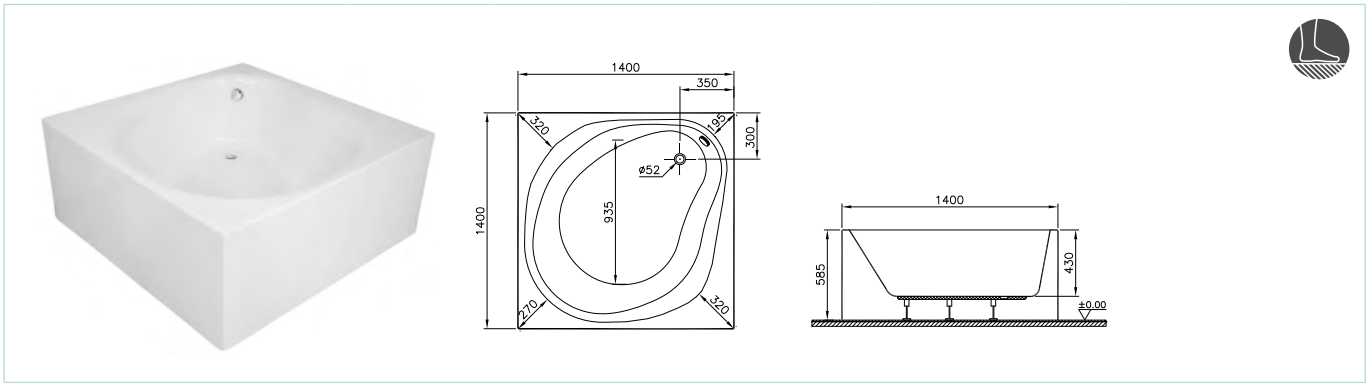

4 Life-Liquid Space square (140x140 cm)

Code	Size (cm)	Product	Product properties		
			Hydromassage types		
54340018000	140x140	Whirlpool	Duo Maxi	Look at the reference table (page 1231, 1232)	
54340019000			Duo Maxi with 2 lights		
54340015000			Duo Soft		
54340017000			Duo Soft with 2 lights		
54340014000			Aqua Maxi		
54340016000			Aqua Maxi with 1 light		
54340095000			Air Relax		
54340009000			Aqua Soft		
			Leg	Waste	Panel
54340001000	140x140	Body	✓	Pop-up waste and overflow set	✓
59950015000	Manual Bathtub Faucet		<ul style="list-style-type: none"> • Its special spout installed on the product fills the bathtub • Length of the spiral is 1750 mm • No handshower is included to the price • Iliia control unit 		