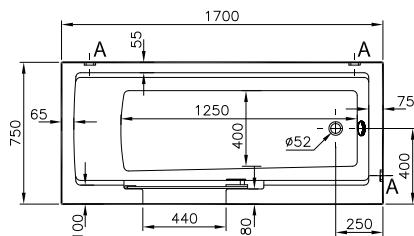

Combo (170x75 cm)

57940001000 body

57930001000 body

Combo bathtub has two models; left and right. When you look on idly, if door is on left, bathtub is called left, if door is on right, bathtub is called Combo right.