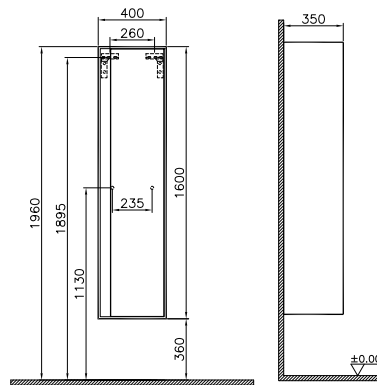

Metropole

Product/Code	Description	Body/Door material
Tall unit, 40 cm		
58204	Body: Plum tree Door: Black acrylic glass/Left	Thermoform/Acrylic glass
58206	Body: White high gloss Door: White acrylic glass/Left	Thermoform/Acrylic glass
61298 NEW	Body: Silver oak Door: White acrylic glass/Left	Thermoform/Acrylic glass
58203	Body: Plum tree Door: Black acrylic glass/Right	Thermoform/Acrylic glass
58205	Body: White high gloss Door: White acrylic glass/Right	Thermoform/Acrylic glass
61299 NEW	Body: Silver oak Door: White acrylic glass/Right	Thermoform/Acrylic glass

WxDxH 40x35x160 cm