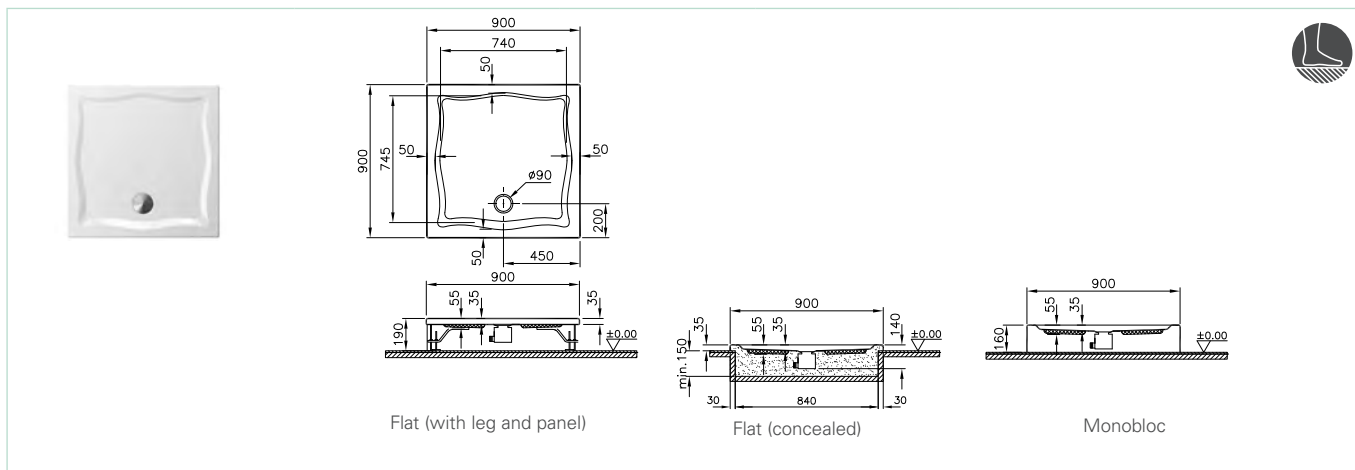

Elegance square (90 cm)

Code	Size (cm)	Installation options	Product properties			
			Leg	Chrome waste cover	Gold waste cover	Copper waste cover
57270001000	90x90	Flat for built-in	-	-	-	-
57280001000		Monobloc	-	-	-	-

Panels and complementary products	
A2551223	Waste cover- Gold
A2551226	Waste cover- Copper
5603272	Waste cover- Chrome
5601089	Shower tray waste
53900001000	90 cm side panel
54400001000	90 cm front panel
59990727000	Leg set for 90x90 cm

* Please add 59950143000 for antislip application during production process.

• 2 years warranty is offered for all showering areas product. Please check general information page 1209 • For the prices, please see our price book.