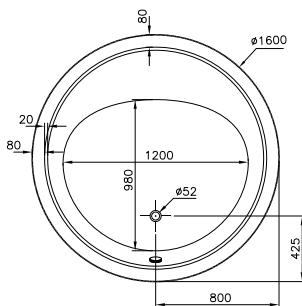

Istanbul by Covegrove.

Round (Ø 160 cm)

Code	Size (cm)	Product	Product properties		
			Hydromassage types		
52980015000	Ø160	Whirlpool	Duo Soft		Look at the reference table (page 1231, 1232)
52980017000			Duo Soft with 2 lights		
52980014000			Aqua Maxi		
52980016000			Aqua Maxi with 1 light		
52980095000			Air Relax		
52980009000			Aqua Soft		
			Leg	Waste	Panel
52980001000	Ø160	Body	✓	Pop-up waste and overflow set	✓

- For anti-slip function additions add 59950143000 code to order.
- For gold hydromassage jet options please visit 1205 page.
- Panels are included in the price and code for Round Istanbul Bathtubs.
- For mixer details please refer to compatibility table in page 1227

• 2 years warranty is offered for all showering areas product. Please check general information on page 1209
* Can be applied as free standing. • For the prices, please see our price book.