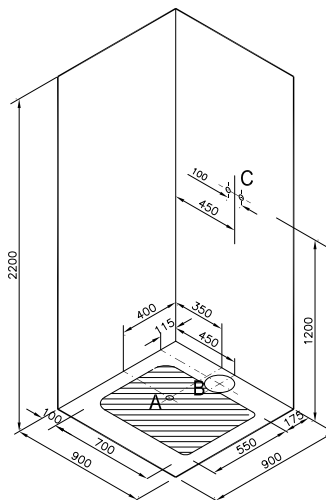

Right

Image belongs to 56930021000