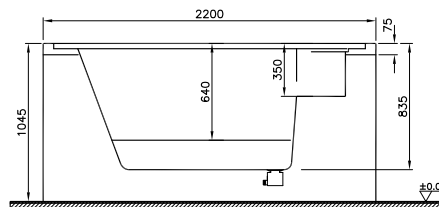

Internal surface color options:

Panel options:

Code	Product properties
56700001381	SPA- 220x220 cm 6 seat- blue
56700001382	SPA- 220x220 cm 6 seat - alba
56700001383	SPA- 220x220 cm 6 seat -white marble
56700002381	SPA- 220x220 cm 6 seat+ Composit Panel - blue
56700002382	SPA- 220x220 cm 6 seat+ Composit Panel - alba
56700002383	SPA- 220x220 cm 6 seat+ Composit Panel - white
56700003381	SPA- 220x220 cm 6 seat+ Teak Panel - blue
56700003382	SPA- 220x220 cm 6 seat+ Teak Panel - alba
56700003383	SPA- 220x220 cm 6 seat+ Teak Panel - white
59950073000	Slicon head pads SPA 6 seat-blue
59950074000	Slicon head pads SPA 6 seat-red
59950075000	Slicon head pads SPA 6 seat-green
59950092000	SPA radio kit
59950093000	Heat preserving cover 220x220 mm
59950095000	SPA floating remote control
59950165000	Microsilik®

• 2 years warranty is offered for all showering areas product. Please check general information on page 1209. • Please check installation guide for page 977.
* SPA's can be applied as free standing. • Microsilik® and the Microsilik® logo are trademarks or registered trademarks owned by Jason International Inc.
• For the prices, please see our price book.