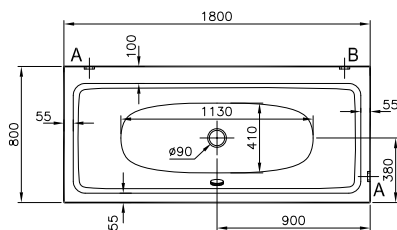

T4 rectangular/double ended (180x80 cm)

Code	Size (cm)	Product	Product properties	
			Hydromassage types	
56010015000	180x80	Whirlpool	Duo Soft	
56010017000			Duo Soft with 2 lights	
56010014000			Aqua Maxi	
56010016000			Aqua Maxi with 1 light	
56010095000			Air Relax	
56010009000			Aqua Soft	
56010011000			Aqua Soft Easy Chrome	
			Leg	Waste
56010001000	180x80	Body	-	Pop-up waste & overflow set with big chrome waste cover
59990601000	180x80	Complementary items	Leg set&wall anchors	

Look at the reference table (page 1231, 1232)

Panels (*Compatible to T4 bathroom furniture)	
54540001000	180 cm acrylic front panel
54620001000	80 cm acrylic side panel
M500001	180 cm wooden front panel-Termoform hasiente brown
M500005	80 cm wooden side panel-Termoform hasiente brown
M500002	180 cm wooden front panel- Termoform hasiente black
M500006	80 cm wooden side panel- Termoform hasiente black
M500004	180 cm wooden front panel-Lacquered matte burgundy
M500008	80 cm wooden side panel-Lacquered matte burgundy
M500081	180 cm T4 wooden front panel-Lacquered matte black
M500003	180 cm wooden front panel-Lacquered matte gray
M500007	80 cm wooden side panel-Lacquered matte gray
M500081	180 cm T4 wooden front panel-Lacquered matte black
M500082	80 cm T4 wooden side panel-Lacquered matte black

- For antislip application visit page 1205
- For gold hydromassage jet options please visit 1205 page.
- Waste 5604857 has to be used in the product due to the technical features of it. There is no alternative waste option for this product.
- PANELS ARE NOT INCLUDED IN THE PRICE. PLEASE KINDLY REMEMBER TO ORDER PANELS SEPARATELY.
- Please kindly remember to attach panel order to main bathtub order in SAP
- Both floor mounted or deck mounted bath/shower mixers are compatible to the product.
- Please use compatibility table in page 1233-1235 for compatible faucets.

• 2 years warranty is offered for all showering areas product. Please check general information on page 1209 *Orders with panel must include leg sets. *Due to technical properties of the product, 5604857 - special 90 mm, pop up waste and overflow set - should be used, there is no other waste set alternative. * T4 bathtubs can be applied as free standing with panels. • For the prices, please see our price book.