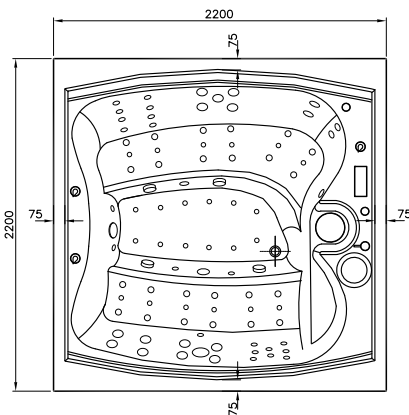

Internal surface color options:

Panel options:

Code	Product properties
56700001381	SPA- 220x220 cm 6 seat- blue
56700001382	SPA- 220x220 cm 6 seat - alba
56700001383	SPA- 220x220 cm 6 seat -white marble
56700002381	SPA- 220x220 cm 6 seat+ Composit Panel - blue
56700002382	SPA- 220x220 cm 6 seat+ Composit Panel - alba
56700002383	SPA- 220x220 cm 6 seat+ Composit Panel - white
56700003381	SPA- 220x220 cm 6 seat+ Teak Panel - blue
56700003382	SPA- 220x220 cm 6 seat+ Teak Panel - alba
56700003383	SPA- 220x220 cm 6 seat+ Teak Panel - white
59950073000	Slicon head pads SPA 6 seat-blue
59950074000	Slicon head pads SPA 6 seat-red
59950075000	Slicon head pads SPA 6 seat-green
59950092000	SPA radio kit
59950093000	Heat preserving cover 220x220 mm
59950095000	SPA floating remote control
59950165000	Microsilik®

• 2 years warranty is offered for all showering areas product. Please check general information on page 1209. • Please check installation guide for page 977.
* SPA's can be applied as free standing. • Microsilik® and the Microsilik® logo are trademarks or registered trademarks owned by Jason International Inc.
• For the prices, please see our price book.