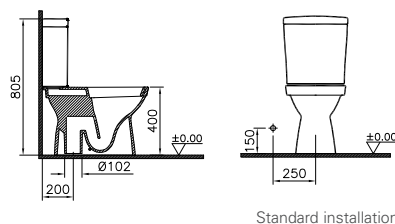

5932L003-0107

• Sanitary ware products in this page are available in X03 White color only. • 10 years warranty is offered only for ceramic sanitary ware products.
• 2 years warranty is offered for WC seat, bidet/urinal lids. • For the prices, please see our price book.