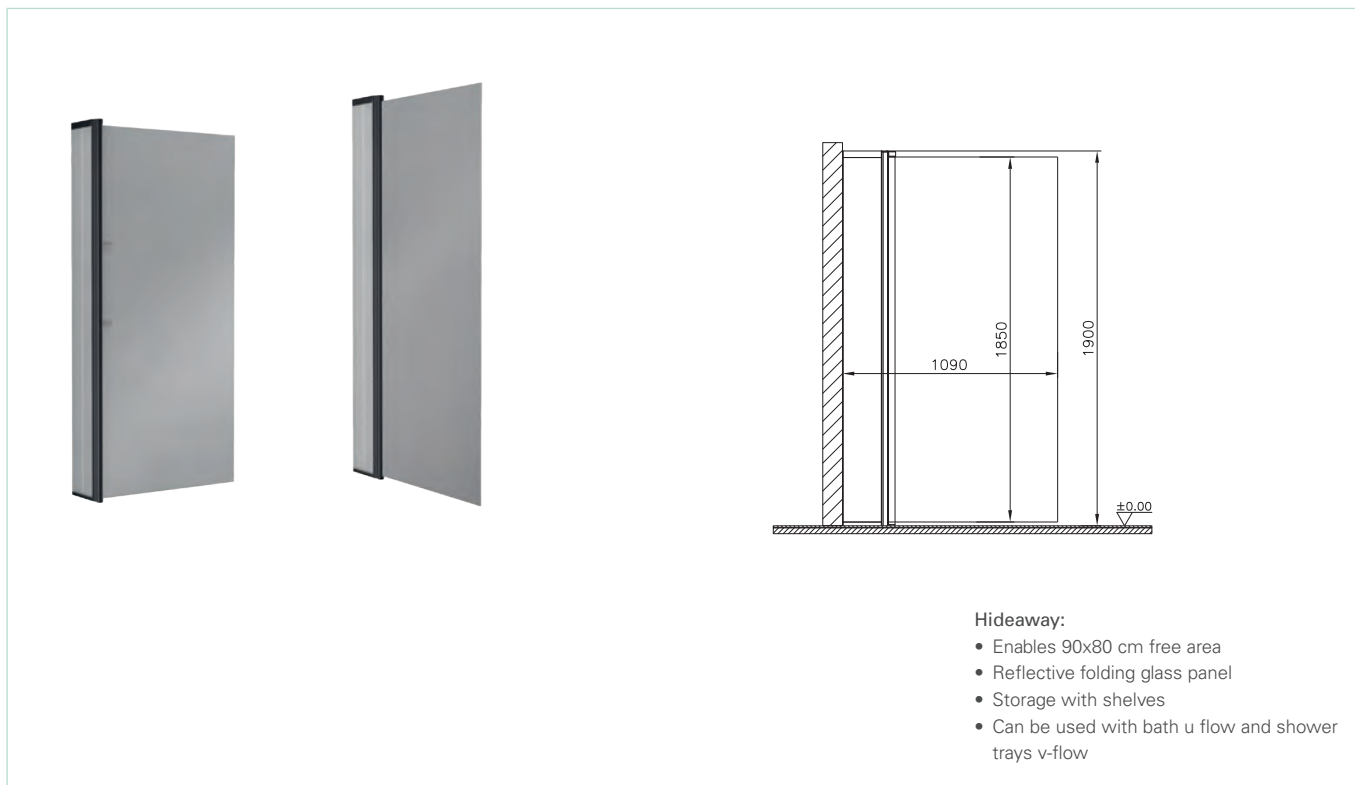

Hideaway (90 cm) **NEW**

Code	Product properties
59950193000	Hideaway cabin

• 2 years warranty is offered for all showering areas product. Please check general information on page 1209
• Please check installation guide for page 1036 • For the prices, please see our price book.