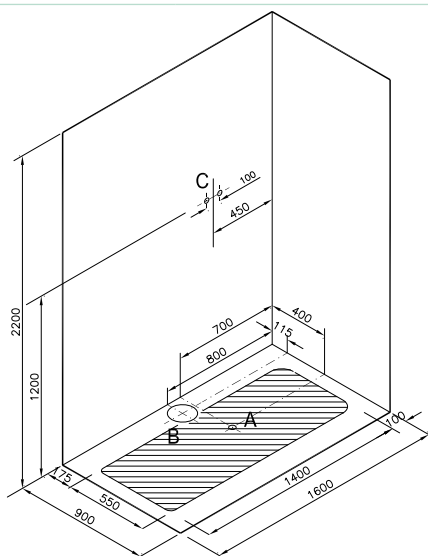

Zest Sliding shower unit (160x90 cm)

Left

Right

Profiles color options

Zest shower unit has:

- Handshower
- Showerhead
- Spout

Zest shower unit has two models: left and right. When you look on idly; if the door is on the right; shower unit is called "Zest shower unit Right", if it is on the left; called "Zest shower unit Left".

Left code	Right code	System	Product properties		
			Door	Shower enclosure	Aluminum frame
59890021000	59890022000	Shower unit	with sliding hinged door	Front + side	Matte Black
59890024000	59890025000			Front	Matte Black

* 56910013000 and 56910023000 products have right sided door.

Panel and complementary products	
Code	Description
53870001000	160 cm flat front panel
53900001000	90 cm flat side panel
59990502000	160x90 cm leg set
5609414	Seat, Acrylic, Fume

• 2 years warranty is offered for all showering areas product. Please check general information on page 1209
• Please check installation guide for page 1036 • For the prices, please see our price book.