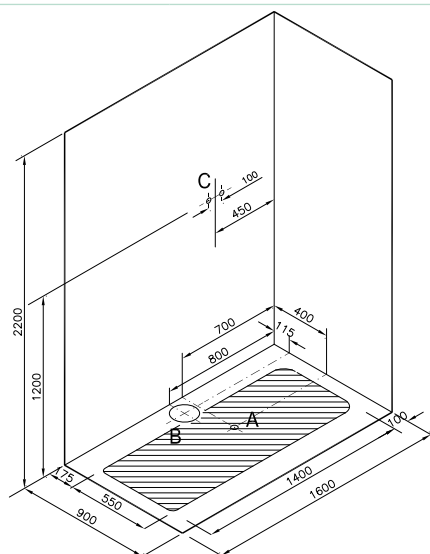

Zest shower unit (160x90 cm)

Left

Right

Profiles color options

Zest shower unit has:

- Handshower
- Showerhead
- Spout

Zest shower unit has two models: left and right. When you look on idly; if the door is on the right; shower unit is called "Zest shower unit Right", if it is on the left; called "Zest shower unit Left".

Left code	Right code	System	Product properties		
			Door	Shower enclosure	Aluminum frame
56910011000	56910012000	Shower unit	With hinged door model	Front + side	Matte Gray
56910021000	56910022000				Matte Black
56910013000*				Front + 2 side	Matte Gray
56910023000*					Matte Black
56910014000	56910015000			Front	Matte Gray
56910024000	56910025000				Matte Black

* 56910013000 and 56910023000 products have right sided door.

Panel and complementary products	
Code	Description
53870001000	160 cm flat front panel
53900001000	90 cm flat side panel
59990502000	160x90 cm leg set
5609414	Seat, Acrylic, Fume

- 2 years warranty is offered for all showering areas product. Please check general information on page 1209
- Please check installation guide for page 1036 • For the prices, please see our price book.