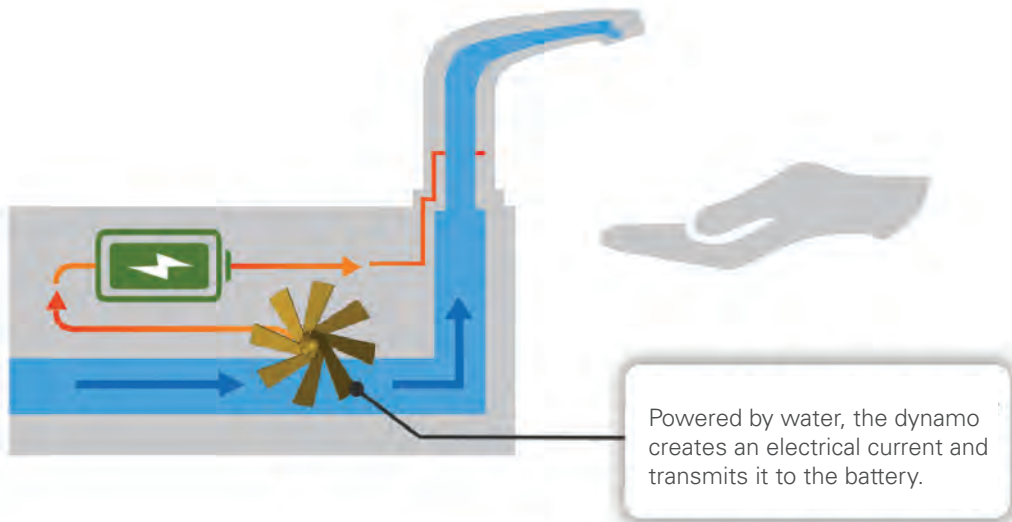

Additional sealing cuff protects the wall from humidity.

Powerbox

Natural energy powered by water.

VitrA has added yet another user- and nature-friendly technology to its product range. Powered by water coursing through a built-in dynamo, Powerbox can supply the energy needed by as many as 5 photocell mixers. In addition to reducing operating costs, Powerbox can be installed without power connection to all mixers during the construction stage.

Powered by water, the dynamo creates an electrical current and transmits it to the battery.

Hideaway

Designed by NOA

Modern solution for spacious places.

VitrA's innovative Hideaway offers a new perspective in the bathroom. The foldable shower panel not only provides a smart solution for narrow areas, its reflective glass also makes it suitable for use as a full-length mirror.