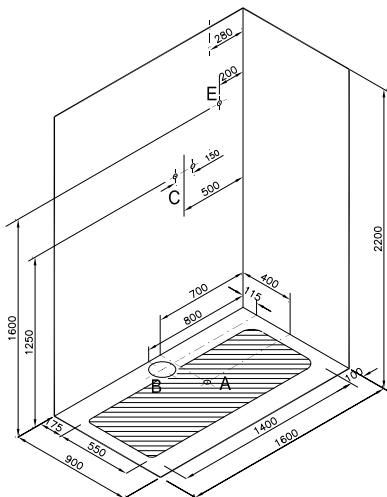

Notte shower unit flat (160x90 cm)

Left

Right

Profile color options;

Notte Shower unit has:

- Music system with Bluetooth connection (optional)
- Top body massage jets
- 3 way hidden faucet
- Handshower with magnet
- Back panel with LED lighting
- Hidden storage area

Notte Shower unit has two models: left and right. When you look on idly; if the door is on the right; shower unit is called "Notte Shower Unit Right", if it is on the left; called "Notte Shower Unit Left".

Left code	Right code	System	Product properties				
			Hydromassage type	Music system (Bluetooth)	Aluminum frame	Shower tray	Back wall
55940105000	55945105000	Shower unit	With hinged door	-	Matte gray	Acrylic	Glass
55940104000	55945104000			-	Matte Black	Acrylic	Glass
55940004000	55945004000			✓	Matte gray	Acrylic	Glass
55940005000	55945005000			✓	Matte Black	Acrylic	Glass

• Shower tray is flat and requires lay low grounding.
• Short edge of the Compact Unit has transparent glass