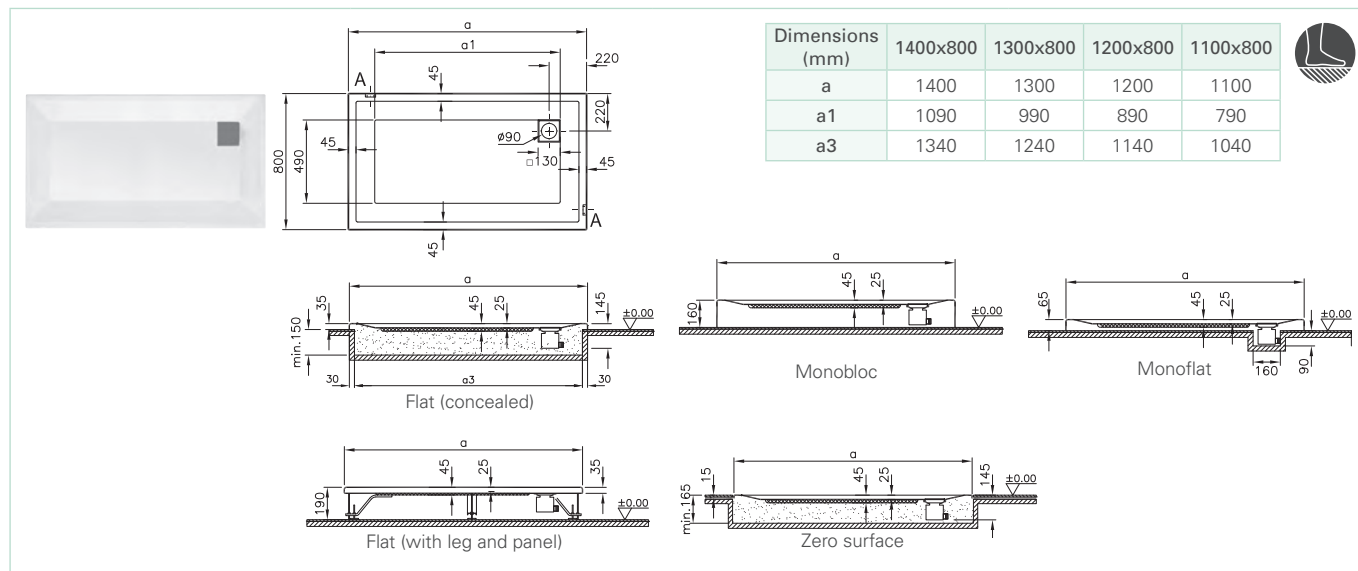

T80 rectangular

Code	Size (cm)	Installation options	Product properties	
			Leg	Waste
57620001000	140x80	Zero Surface	-	-
56780001000		Flat (concealed)	-	-
56860001000		Monobloc	-	-
58250001000		Monoflat	-	-
57610001000	130x80	Zero Surface	-	-
56770001000		Flat (concealed)	-	-
56850001000		Monobloc	-	-
58240001000		Monoflat	-	-
57600001000	120x80	Zero Surface	-	-
56760001000		Flat (concealed)	-	-
56840001000		Monobloc	-	-
58230001000		Monoflat	-	-
57590001000	110x80	Zero Surface	-	-
56750001000		Flat (concealed)	-	-
56830001000		Monobloc	-	-
58220001000		Monoflat	-	-

Panels and complementary products	
53490001000	140 cm front panel
53290001000	130 cm front panel
52970001000	120 cm front panel
52810001000	110 cm front panel
59990500000	Leg set for 140x80 cm
59990499000	Leg set for 130x80 cm
59990498000	Leg set for 120x80 cm
59990497000	Leg set for 110x80 cm
53910001000	80 cm side panel
5609296	90 mm shower tray waste

* Please add 59950143000 for antislip application during production process.

• 2 years warranty is offered for all showering areas product. Please check general information page 1209 • For the prices, please see our price book.