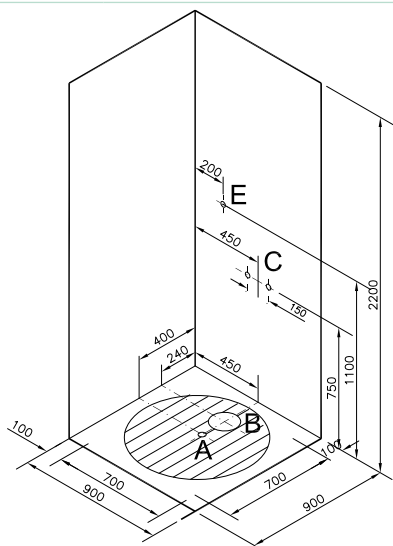

Seat is on the right