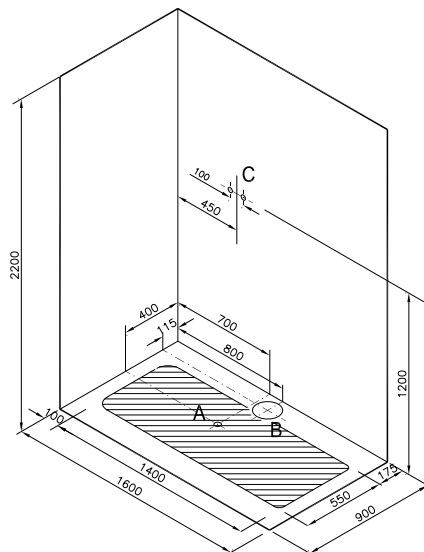

Zest Sliding shower unit (160x90 cm)

Left

Image belongs to 59890021000

Right

Image belongs to 59890022000

Profiles color options

Zest shower unit has:

- Handshower
- Showerhead
- Spout