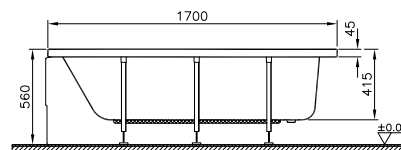

Neon offset (170x75/50 cm)

Left

Right

Left code	Right code	Size (cm)	Product	Product properties
-----------	------------	-----------	---------	--------------------

52760009000	52770009000	170x75/50	Whirlpool	Aqua Soft	Look at the reference table (page 1231, 1232)
52760011000	52770011000			Aqua Soft Easy Chrome	
52760001000	52770001000	170x75/50	Body	Minimum pallet quantity - 14 pieces	