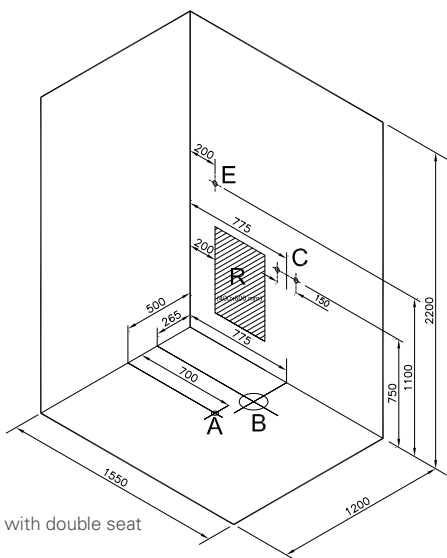

Lara compact system (155x120x220 cm)

	System 1	System 3
Steam generator	✓	✓
Chromotherapy	✓	-
Radio	✓	-
Water jets	✓	✓
Light	-	✓

Lara compact system has:

- 6 vertical massage jets,
- Shower mixer, showerhead, handshower, handshower rail,
- Single or double seat alternatives,
- Tempered glass enclosure,
- Shelves for shampoo, etc.

Image belongs to Lara compact system with double seat

* Side wall without sitting place is of transparent glass. There is not right or left code, single seat code is applicable for bath sides.

Code	System	Seat
53210091000	System 1	Double seat
53210151000		Single seat
53210271000		Without seat
53210051000	System 3	Double seat
53210191000		Single seat
53210311000		Without seat
53270001000	Lara side wall panel	-

If the product is not placed to a wall, "Lara Side Wall Panel" should be ordered to close the area of the seat. The side for which the compact system is ordered should be stated in the CRM customer note during placing an order. To determine the right side, please look at the product directly. Should both sides of the product remain open, two side panels should be ordered.