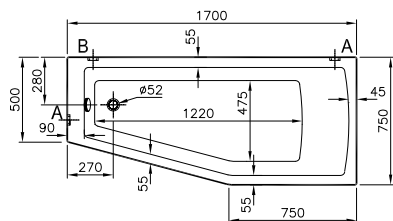

Neon offset (170x75/50 cm)

Left

Right

Left code	Right code	Size (cm)	Product	Product properties
-----------	------------	-----------	---------	--------------------

52760009000	52770009000	170x75/50	Whirlpool	Aqua Soft	Look at the reference table (page 1231, 1232)
52760011000	52770011000			Aqua Soft Easy Chrome	
52760001000	52770001000	170x75/50	Body	Minimum pallet quantity - 14 pieces	