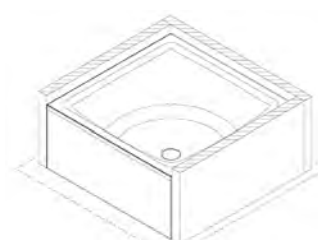

Niche
(single panel)

• 2 years warranty is offered for all showering areas product. Please check general information on page 1209 *Orders with panel must include leg sets. *Due to technical properties of the product, 5604857 - special 90 mm, pop up waste and overflow set - should be used, there is no other waste set alternative. * T4 bathtubs can be applied as free standing with panels. • For the prices, please see our price book.