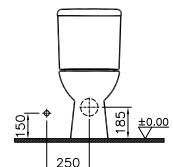

Bottom inlet