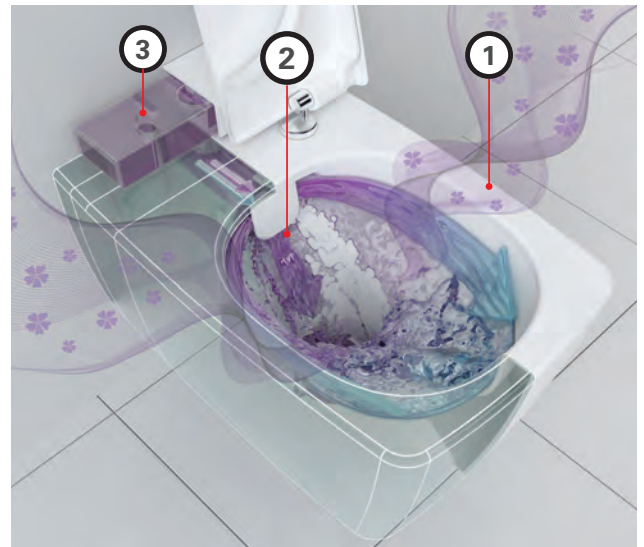

First introduced in the Metropole and Nest series, Vitrofresh is now available in the D-Light series as well. A liquid cleaner tank on the WC pan adds detergent to the flushing water, maximizing hygiene and freshening the air in every flush. A stop valve integrated in the Metropole and Nest WC pans mixes hot and cold water to provide added comfort.