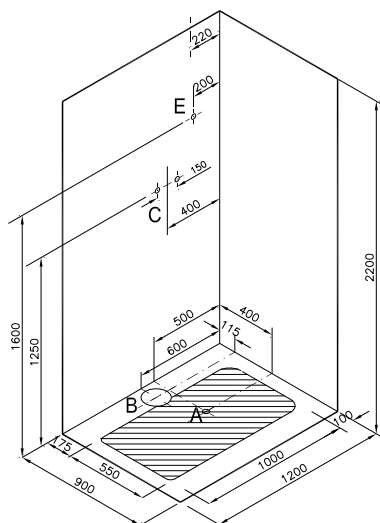

• Shower tray is flat and requires lay low grounding.
 • Short edge of the Compact Unit has transparent glass

Notte shower unit flat (120x90 cm)

Left

Image belongs to 55950104000

Right

Image belongs to 55955104000