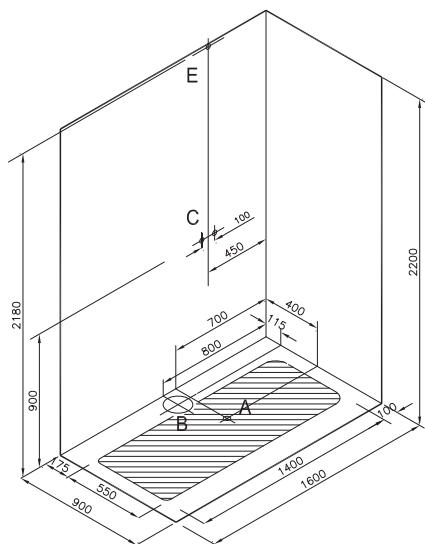

Zest Space shower unit (160x90 cm) **NEW**

Left

Image belongs to 60500024000

Right

Image belongs to 60500023000

Zest shower unit has:

- Chromateraphy leds
- Drying area which can also be used as sitting area
- Mirror surface closure
- Shelves in the betning area
- Functional usage of compact system
Acrylic shower tray, 4 way hidden faucet, handshower, showemead, spout 3 hydromassage jets, glass cabin