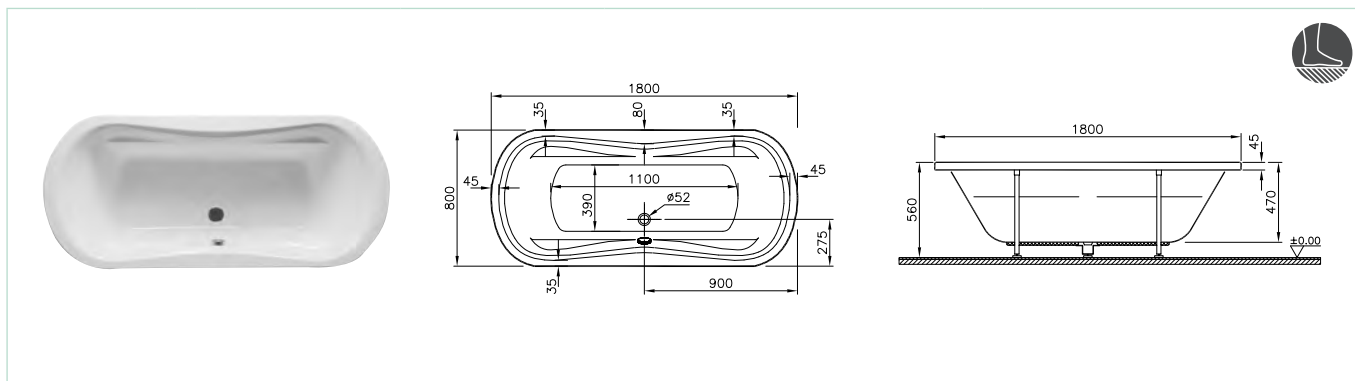

Comfort oval (180x80 cm)

Code	Size (cm)	Product	Product properties
52710015000	180x80	Whirlpool	Air Relax
52710017000			Duo Maxi
52710014000			Duo Maxi with 2 lights
52710016000			Duo Soft
52710009000			Duo Soft with 2 lights
52710011000			Aqua Maxi
52710001000	180x80	Body	Minimum pallet quantity - 10 pieces

Look at the reference table (page 1231, 1232)

Panels and complementary products	
59990271000	Leg set&wall anchors
5602680	Special pop-up waste & overflow set (Silfra)

- For antislip application visit page 1205
- For gold hydromassage jet options please visit 1205 page.

• 2 years warranty is offered for all showering areas product. Please check general information on page 1209
* Orders with panel must include leg sets. • For the prices, please see our price book.