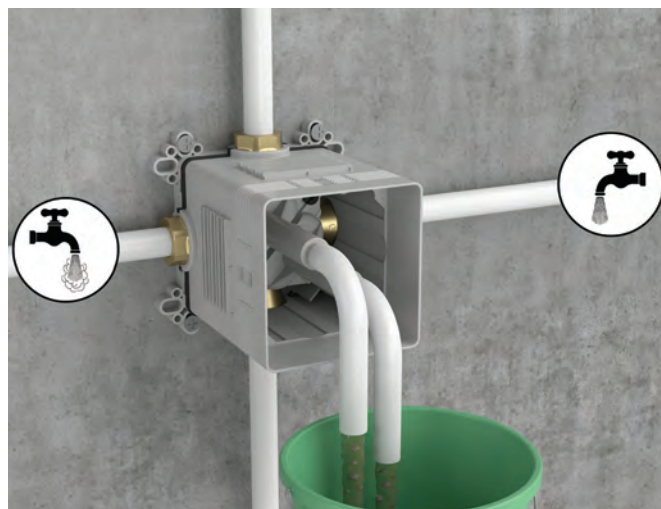

V-Box

New generation solutions that are handy and elegant.

With its user-friendly and innovative properties, V-Box offers a handy and elegant solution for built-in bath/shower and shower mixers. Compliant with Suit, Nest Trendy, Pure and X-Line series, V-Box can also be used as thermostatic bath/shower and shower mixer.

V-Box is easy to install on plasterboard and it provides superior protection to ensure perfect functioning. V-Box provides a high flow rate at the lowest noise level.

Impermeability test

Ensures that V-Box is mounted correctly and tightly to prevent leaks.

Installation cleaning

Allows you to clean out debris that might accumulate in pipes during assembly.

Gypsum plate wall mounting

Special design enables easy mounting on gypsum plate walls.

Humidity protection

Additional sealing cuff protects the wall from humidity.

Powerbox

Natural energy powered by water.

VitrA has added yet another user- and nature-friendly technology to its product range. Powered by water coursing through a built-in dynamo, Powerbox can supply the energy needed by as many as 5 photocell mixers. In addition to reducing operating costs, Powerbox can be installed without power connection to all mixers during the construction stage.