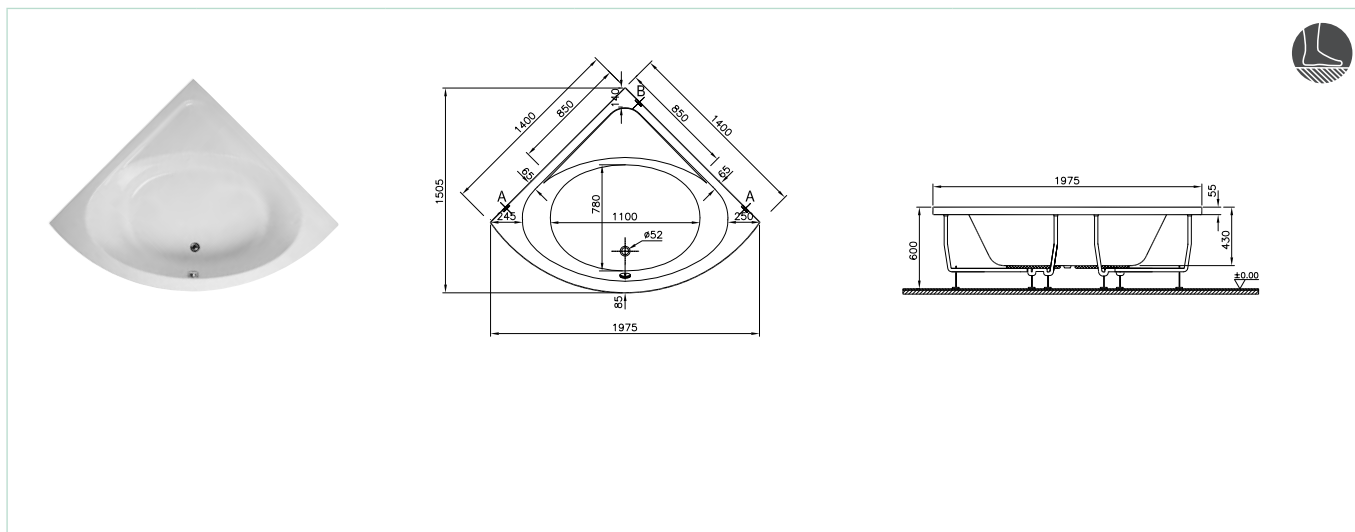

Neon corner (140 cm-140 cm)

Code	Size (cm)	Product	Product properties		
52290018000	140x140	Whirlpool	Duo Maxi		
52290019000			Duo Maxi with 2 lights		
52290015000			Duo Soft		
52290017000			Duo Soft with 2 lights		
52290014000			Aqua Maxi		
52290016000			Aqua Maxi with 1 light		
52290095000			Air Relax		
52290009000			Aqua Soft		
52290011000			Aqua Soft Easy Chrome		
52290001000			140x140	Body	Minimum pallet quantity - 20 pieces

Look at the reference table (page 1231, 1232)

Panels and complementary products	
52390001000	140 cm acrylic corner panel
59990229000	Leg set&wall anchors
5601092	Pop-up waste & overflow set (Viega)
5601091	Pop-up waste & overflow set (Silfra)

- For antislip application visit page 1205
- For gold hydromassage jet options please visit 1205 page.

- 2 years warranty is offered for all showering areas product. Please check general information on page 1209
- Orders with panel must include leg sets. • For the prices, please see our price book.