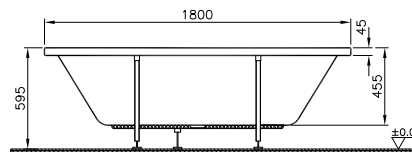

T4 rectangular/double ended (180x80 cm)

Code	Size (cm)	Product	Product properties	
			Hydromassage types	
56010015000	180x80	Whirlpool	Duo Soft	
56010017000			Duo Soft with 2 lights	
56010014000			Aqua Maxi	
56010016000			Aqua Maxi with 1 light	
56010095000			Air Relax	
56010009000			Aqua Soft	
56010011000			Aqua Soft Easy Chrome	
			Leg	Waste
56010001000	180x80	Body	-	Pop-up waste & overflow set with big chrome waste cover
59990601000	180x80	Complementary items	Leg set&wall anchors	

Look at the reference table (page 1231, 1232)

Panels (*Compatible to T4 bathroom furniture)	
54540001000	180 cm acrylic front panel
54620001000	80 cm acrylic side panel
M500001	180 cm wooden front panel-Termoform hasiente brown
M500005	80 cm wooden side panel-Termoform hasiente brown
M500002	180 cm wooden front panel- Termoform hasiente black
M500006	80 cm wooden side panel- Termoform hasiente black
M500004	180 cm wooden front panel-Lacquered matte burgundy
M500008	80 cm wooden side panel-Lacquered matte burgundy
M500081	180 cm T4 wooden front panel-Lacquered matte black
M500003	180 cm wooden front panel-Lacquered matte gray
M500007	80 cm wooden side panel-Lacquered matte gray
M500081	180 cm T4 wooden front panel-Lacquered matte black
M500082	80 cm T4 wooden side panel-Lacquered matte black

- For antislip application visit page 1205
- For gold hydromassage jet options please visit 1205 page.
- Waste 5604857 has to be used in the product due to the technical features of it. There is no alternative waste option for this product.
- PANELS ARE NOT INCLUDED IN THE PRICE. PLEASE KINDLY REMEMBER TO ORDER PANELS SEPARATELY.
- Please kindly remember to attach panel order to main bathtub order in SAP
- Both floor mounted or deck mounted bath/shower mixers are compatible to the product.
- Please use compatibility table in page 1233-1235 for compatible faucets.

• 2 years warranty is offered for all showering areas product. Please check general information on page 1209 *Orders with panel must include leg sets. *Due to technical properties of the product, 5604857 - special 90 mm, pop up waste and overflow set - should be used, there is no other waste set alternative. * T4 bathtubs can be applied as free standing with panels. • For the prices, please see our price book.