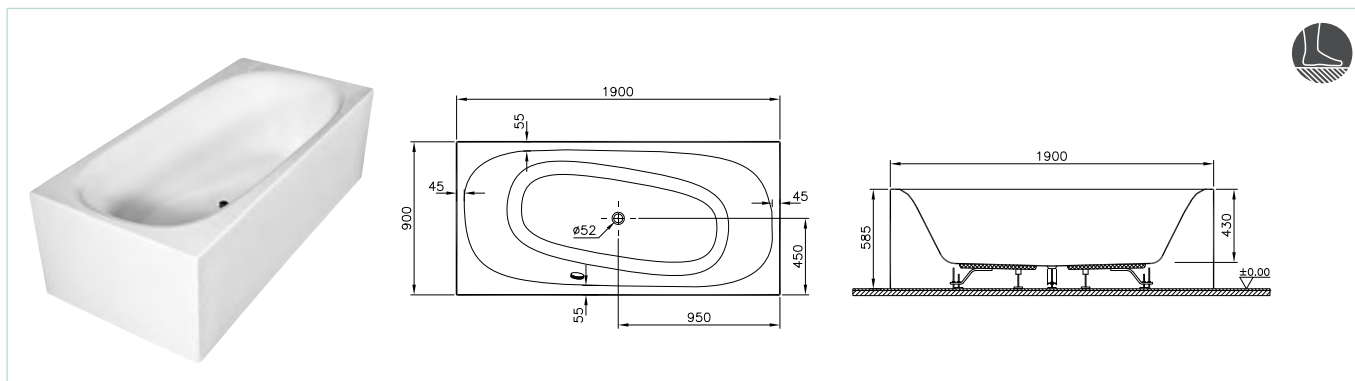

4 Life-Liquid Space rectangular double ended (190x90 cm)

Code	Size (cm)	Product	Product properties		
			Hydromassage types		

54350018000	190x90	Whirlpool	Duo Maxi	Look at the reference table (page 1231, 1232)	
54350019000			Duo Maxi with 2 lights		
54350015000			Duo Soft		
54350017000			Duo Soft with 2 lights		
54350014000			Aqua Maxi		
54350016000			Aqua Maxi with 1 light		
54350095000			Air Relax		
54350009000			Aqua Soft		

			Leg	Waste	Panel
54350001000	190x90	Body	✓	Pop-up waste and overflow set	✓

- For antislip application visit page 1205
- For gold hydromassage jet options please visit 1205 page.
- Floor mounted or deck mounted bath/shower mixers are compatible.

• 2 years warranty is offered for all showering areas product. Please check general information on page 1209 *Orders with panel must include leg sets. *Due to technical properties of the product, 5604857 - special 90 mm, pop up waste and overflow set - should be used, there is no other waste set alternative. *Can be applied as free standing. • For the prices, please see our price book.