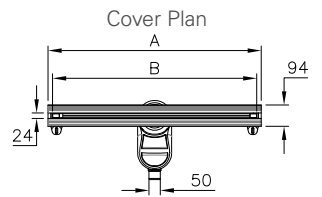

Cover design

Dimensions (mm)	1200	900	600
A	1240	940	640
B	1200	900	900

Code	Size (cm)	Cover design	Color	Waste
5701791	NEW 90	SC 100	Shine Gold	Side H:60
5701790			Shine	
5701789			Matte	
5608138	60	SC 100	Shine Gold	Side
5608139			Shine Gold	Vertical
5608142			Shine	Side
5608143			Shine	Vertical
5608140			Matte	Side
5608141			Matte	Vertical
5701788	NEW 60	SC 100	Shine Gold	Side H:60
5701787			Shine	
5701786			Matte	

• Thin-Cut Shower Channels can be cut and used for between two walls without space.

• For complimentary parts please check page 1002 • For general information please check page 974 and 1209 • 2 years warranty is offered for V-Flow Showering Channel materials.
• For the prices, please see our price book.