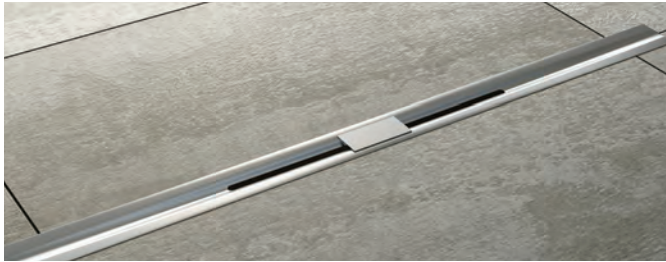

V-Flow

Aquawall

Unusual with its vertical use.

- Can be cut in any size between 30 - 100 cm
- No joint gap
- Metal frame
- Matte, shiny chrome and gold color options.
- Smooth water drainage through S type siphon