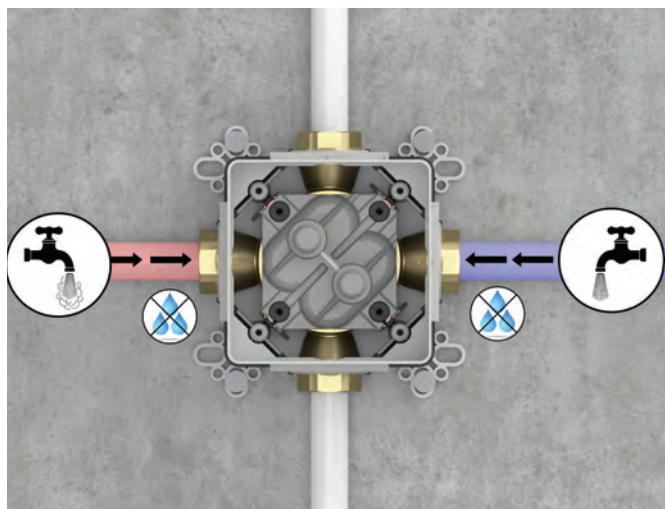

The right diverter knob, if turned towards the front, releases the water and diverts it to the hand shower. Turned backward, the knob releases the water and diverts it to the main spout.

BlueStep

WarmSense

V-Box is easy to install on plasterboard and it provides superior protection to ensure perfect functioning. V-Box provides a high flow rate at the lowest noise level.

Impermeability test

Ensures that V-Box is mounted correctly and tightly to prevent leaks.

Additional sealing cuff protects the wall from humidity.

Powerbox

Natural energy powered by water.

VitrA has added yet another user- and nature-friendly technology to its product range. Powered by water coursing through a built-in dynamo, Powerbox can supply the energy needed by as many as 5 photocell mixers. In addition to reducing operating costs, Powerbox can be installed without power connection to all mixers during the construction stage.