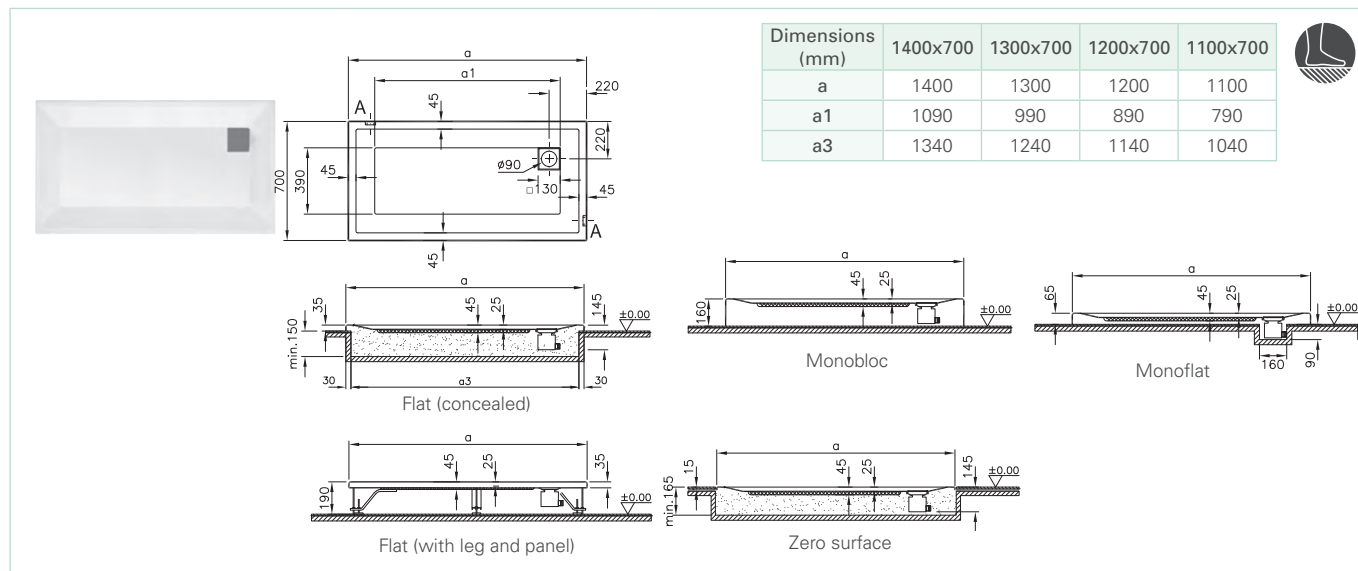

T70 rectangular

Code	Size (cm)	Installation options	Product properties	
			Leg	Waste
57420001000	140x70	Zero Surface	-	-
55000001000		Flat (concealed)	-	-
55080001000		Monobloc	-	-
58450001000		Monoflat	-	-
57410001000	130x70	Zero Surface	-	-
54990001000		Flat (concealed)	-	-
55070001000		Monobloc	-	-
58440001000		Monoflat	-	-
57400001000	120x70	Zero Surface	-	-
54980001000		Flat (concealed)	-	-
55060001000		Monobloc	-	-
58430001000		Monoflat	-	-
57390001000	110x70	Zero Surface	-	-
54970001000		Flat (concealed)	-	-
55050001000		Monobloc	-	-
58420001000		Monoflat	-	-

Panels and complementary products	
53490001000	140 cm front panel
53290001000	130 cm front panel
52970001000	120 cm front panel
52810001000	110 cm front panel
55370001000	70 cm side panel
59990500000	Leg set for 140x70 cm
59990499000	Leg set for 130x70 cm
59990498000	Leg set for 120x70 cm
59990497000	Leg set for 110x70 cm
5609296	90 mm shower tray waste

* Please add 59950143000 for antislip application during production process.

• 2 years warranty is offered for all showering areas product. Please check general information page 1209 • For the prices, please see our price book.