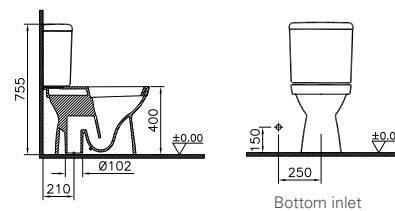

4221LXXX-0107