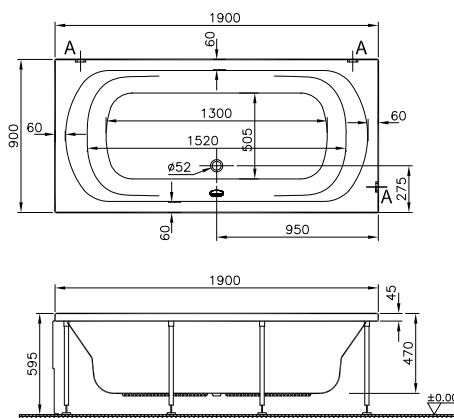

Optisus rectangular/double ended (190x90 cm) **NEW**

Code	Size (cm)	Product	Product properties
53320009000	190x90	Whirlpool	Aqua Soft
53320011000			Aqua Soft Easy Chrome
53320013000			Aqua Soft Easy Chrome with grip
53320010000			Aqua Soft Easy Abs
53320012000			Aqua Soft Easy Abs with grip
53320014000			Aqua Maxi
53320016000			Aqua Maxi with 1 light
53320015000			Duo Soft
53320017000			Duo Soft with 2 lights
53320095000			Air Relax
53320001000	190x90	Body	Look at the reference table (page 1231, 1232)
53320002000		Body with one grip hole	
			Minimum pallet quantity

Panels and complementary products	
56270001000	190 cm acrylic front panel
54670001000	90 cm acrylic side panel
59990332000	190x90 cm legs set
5601091	Special pop-up waste & overflow set (Silfra)

- For antislip application visit page 1205
- For gold hydromassage jet options please visit 1205 page.

• For the prices, please see our price book.