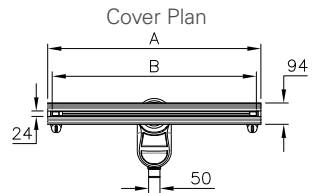

Dimensions (mm)	3000	2000	1200	900	600
A	3040	2040	1240	940	640
B	3000	2000	1200	900	900

Code	Size (cm)	Cover design	Color	Waste
5701781	NEW	SC 200	Matte	Side H:60
5701783	300			Vertical
5701785				Side
5701780	NEW	SC 200	Matte	Side H:60
5701782	200			Vertical
5701784				Side
5608170	120	SC 100	Shine Gold	Side
5608171			Shine Gold	Vertical
5608174			Shine	Side
5608175			Shine	Vertical
5608172			Matte	Side
5608173			Matte	Vertical
5701794	NEW	SC 100	Shine Gold	Side H:60
5701793	120		Shine	
5701792			Matte	
5608144	90	SC 100	Shine Gold	Side
5608145			Shine Gold	Vertical
5608168			Shine	Side
5608169			Shine	Vertical
5608166			Matte	Side
5608167			Matte	Vertical

• Thin-Cut Shower Channels can be cut and used for between two walls without space.

• For complimentary parts please check page 1002 • For general information please check page 974 and 1209 • 2 years warranty is offered for V-Flow Showering Channel materials.
• For the prices, please see our price book.