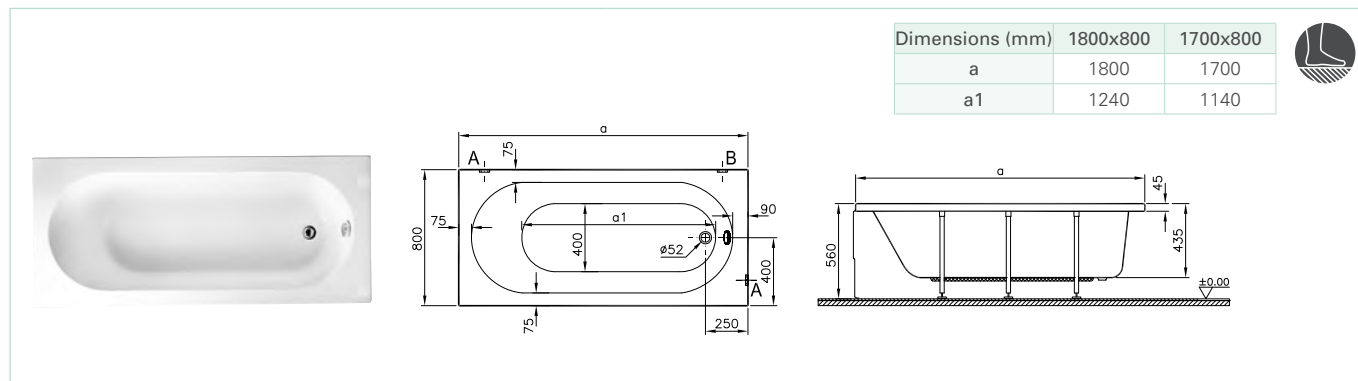

Matrix rectangular (80 cm)

Code	Size (cm)	Product	Product properties
56020015000	180x80	Whirlpool	Duo Soft
56020017000			Duo Soft with 2 lights
56020014000			Aqua Maxi
56020016000			Aqua Maxi with 1 light
56020095000			Air Relax
56020009000			Aqua Soft
56020011000			Aqua Soft Easy chrome
56020013000			Aqua Soft Easy Chrome with grip
56020001000	180x80	Body	Minimum pallet quantity - 14 pieces
56020002000		Body with one grip hole	
56030015000	170x80	Whirlpool	Duo Soft
56030017000			Duo Soft with 2 lights
56030014000			Aqua Maxi
56030016000			Aqua Maxi with 1 light
56030095000			Air Relax
56030009000			Aqua Soft
56030011000			Aqua Soft Easy Chrome
56030013000			Aqua Soft Easy Chrome with grip
56030001000	170x80	Body	Minimum pallet quantity - 14 pieces
56030002000		Body with one grip hole	

Panels and complementary products	
51460001000	180 cm acrylic front panel
51480001000	170 cm acrylic front panel
51610001000	80 cm acrylic side panel
59990602000	Leg set&wall anchors for 180x80 cm
59990603000	Leg set&wall anchors for 170x80 cm
5601091	Special pop-up waste & overflow set for deep bathtubs (Silfra)
5600002	Chrome grip (per piece)

- For antislip application visit page 1205
- For gold hydromassage jet options please visit 1205 page.

• 2 years warranty is offered for all showering areas product. Please check general information on page 1209
* Orders with panel must include leg sets. • For the prices, please see our price book.