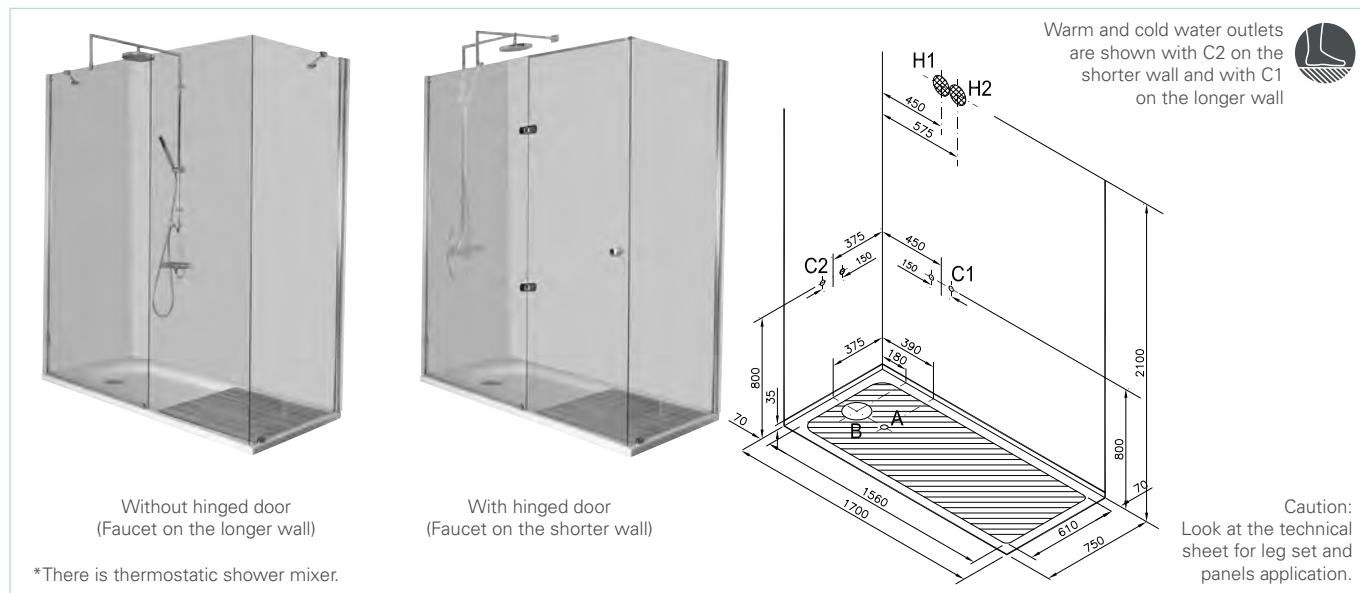

Kimera shower unit (170x75 cm)

*There is thermostatic shower mixer.

Code	System	Door	Product properties			
			Shower enclosure	Faucet	Siphone	Leg set
55910009000	Shower unit	without hinged door	Front + side	On the longer wall	✓	-
55910007000			Front	On the longer wall	✓	-
55910025000			Front + side	On the shorter wall	✓	-
55910024000			Front	On the shorter wall	✓	-
55910013000		with hinged door	Front + side + door	On the longer wall	✓	-
55910012000			Front + door	On the longer wall	✓	-
55910029000			Front + side + door	On the shorter wall	✓	-
55910028000			Front + door	On the shorter wall	✓	-
53280001000	Front panel	170 cm				
53920001000	Side panel	75 cm				
59990275000	Leg Set	170x075 Kimera Flat ST				
5602947	Cabinet	Additional glass panel door (30 cm) to be used only with shower unit without hinged door				
5604573	Wooden mat	Wooden shower mat for 170x75 Kimera (63x64 cm)