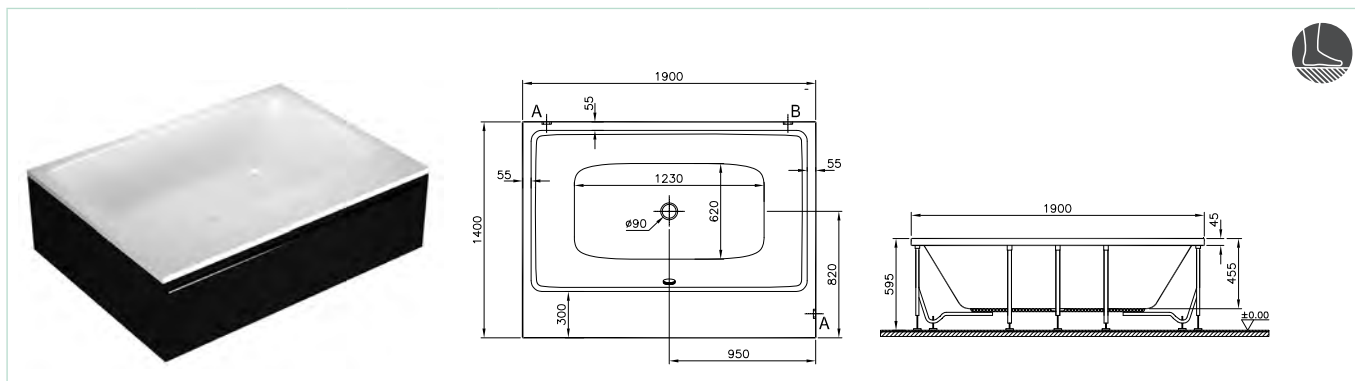

T4 Duo rectangular/double ended (190x140 cm)

Code	Size (cm)	Product	Product properties	
			Hydromassage types	
55970018000	190x140	Whirlpool	Duo Maxi	Look at the reference table (page 1231, 1232)
55970019000			Duo Maxi with 2 lights	
55970015000			Duo Soft	
55970017000			Duo Soft with 2 lights	
55970014000			Aqua Maxi	
55970016000			Aqua Maxi with 1 light	
55970095000			Air Relax	
55970009000			Aqua Soft	
55970001000	190x140	Body	Leg	Waste
			-	Pop-up waste & overflow set with big chrome waste cover
59990597000	Complementary Items	Leg set&wall anchors		
M500046		190 cm Double shelf unit with door for bathtubs - Lacquered matte grey		
M500047		190 cm Double shelf unit with door for bathtubs - Lacquered matte burgundy		
M500048		190 cm Double shelf unit with door for bathtubs - Lacquered matte white		
5603873		Wooden step*		

*Compatible to T4 bathroom furniture.

Panels (*Compatible to T4 bathroom furniture)	
56270001000	190 cm acrylic front panel
56300001000	140 cm acrylic side panel
M500009	190 cm wooden front panel-Termoform hasiente brown
M500026	140 cm wooden side panel-Termoform hasiente brown
M500010	190 cm wooden front panel- Termoform hasiente black
M500027	140 cm wooden side panel- Termoform hasiente black
M500012	190 cm wooden front panel-Lacquered matte burgundy
M500029	140 cm wooden side panel-Lacquered matte burgundy
M500013	190 cm wooden front panel-Lacquered matte white
M500030	140 cm wooden side panel-Lacquered matte white
M500083	190 cm T4 front panel-Lacquered matte black
M500089	190 cm T4 lacquered matte black unit white drawer
M500088	190 cm T4 lacquered matte black shelf unit
M500087	140 cm T4 side panel lacquered matte black

- For antislip application visit page 1205
- For gold hydromassage jet options please visit 1205 page.
- Waste 5604857 has to be used in the product due to the technical features of it. There is no alternative waste option for this product.
- PANELS ARE NOT INCLUDED IN THE PRICE. PLEASE KINDLY REMEMBER TO ORDER PANELS SEPARATELY.
- Please kindly remember to attach panel order to main bathtub order in SAP
- Both floor mounted and deck mounted bath/ shower mixers are compatible to the product.
- Please use compatibility table in page 1233-1235 for compatible faucets.

• 2 years warranty is offered for all showering areas product. Please check general information on page 1209 *Orders with panel must include leg sets. *Due to technical properties of the product, 5604857 - special 90 mm, pop up waste and overflow set - should be used, there is no other waste set alternative. * T4 bathtubs can be applied as free standing with panels. • For the prices, please see our price book.