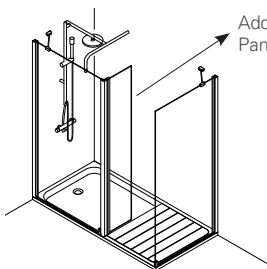

Additional Glass Panel Door

- There is no difference between left & right versions of Kimera Compact Units. The same unit is applicable for both left and right sides installation.
- Additional front glass is 30 cm wide and shall be ordered with compact unit on request. Additional front glass request must be attached to the main compact unit order.
- In Kimera compact units thermostatic faucet without spout is included in the package. If spout is requested, it should be noted in the CRM section of the order in SAP
- PANEL AND WOODEN MATTE ARE NOT INCLUDED IN THE PRICE. PLEASE KINDLY REMEMBER TO ORDER PANEL AND WOODEN MATTE SEPERATELY.
- The codes with leg set should be used if panelled product is requested.