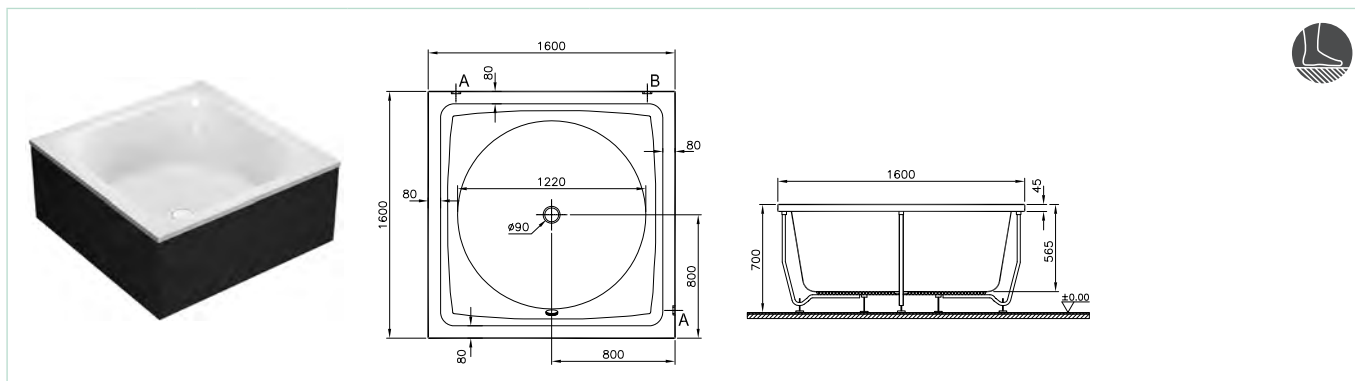

T4 Pool (160x160 cm)

Code	Size (cm)	Product	Product properties	
			Hydromassage types	
55960018000	160x160	Whirlpool	Duo Maxi	Look at the reference table (page 1231, 1232)
55960019000			Duo Maxi with 2 lights	
55960015000			Duo Soft	
55960017000			Duo Soft with 2 lights	
55960014000			Aqua Maxi	
55960016000			Aqua Maxi with 1 light	
55960095000			Air Relax	
55960009000			Aqua Soft	
			Leg	Waste
55960001000	160x160	Body	-	Pop-up waste & overflow set with big chrome waste cover
59990596000	160x160	Complementary Items	Leg set&wall anchors	
59950060000	Wooden Step (*Compatible to T4 bathroom furniture)		Lacquered matte grey step with storage function	
59950061000			Lacquered matte burgundy step with storage function	
59950059000			Lacquered matte white step with storage function