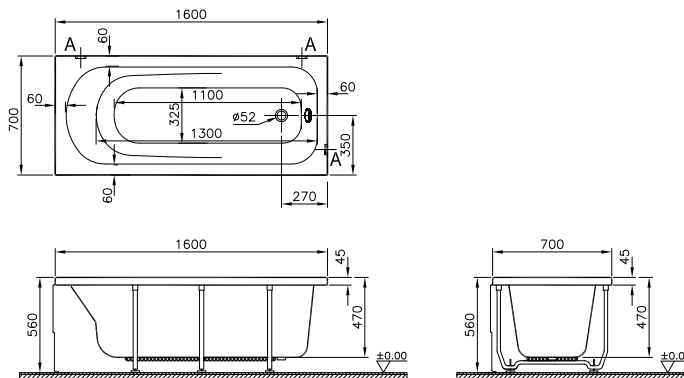

Optisus rectangular (160x70 cm) **NEW**

Code	Size (cm)	Product	Product properties
54020009000	160x70	Whirlpool	Aqua Soft
54020011000			Aqua Soft Easy Chrome
54020013000			Aqua Soft Easy Chrome with grip
54020010000			Aqua Soft Easy Abs
54020012000			Aqua Soft Easy Abs with grip
54020095000			Air Relax
			Look at the reference table (page 1231, 1232)
54020001000	160x70	Body	Minimum pallet quantity
54020002000		Body with one grip hole	

Panels and complementary products	
51490001000	160 cm acrylic front panel
51630001000	70 cm acrylic side panel
59990402000	160x70 cm legs set
5602680	Special pop-up waste & overflow set (Silfra)

- For antislip application visit page 1205
- For gold hydromassage jet options please visit 1205 page.

• For the prices, please see our price book.