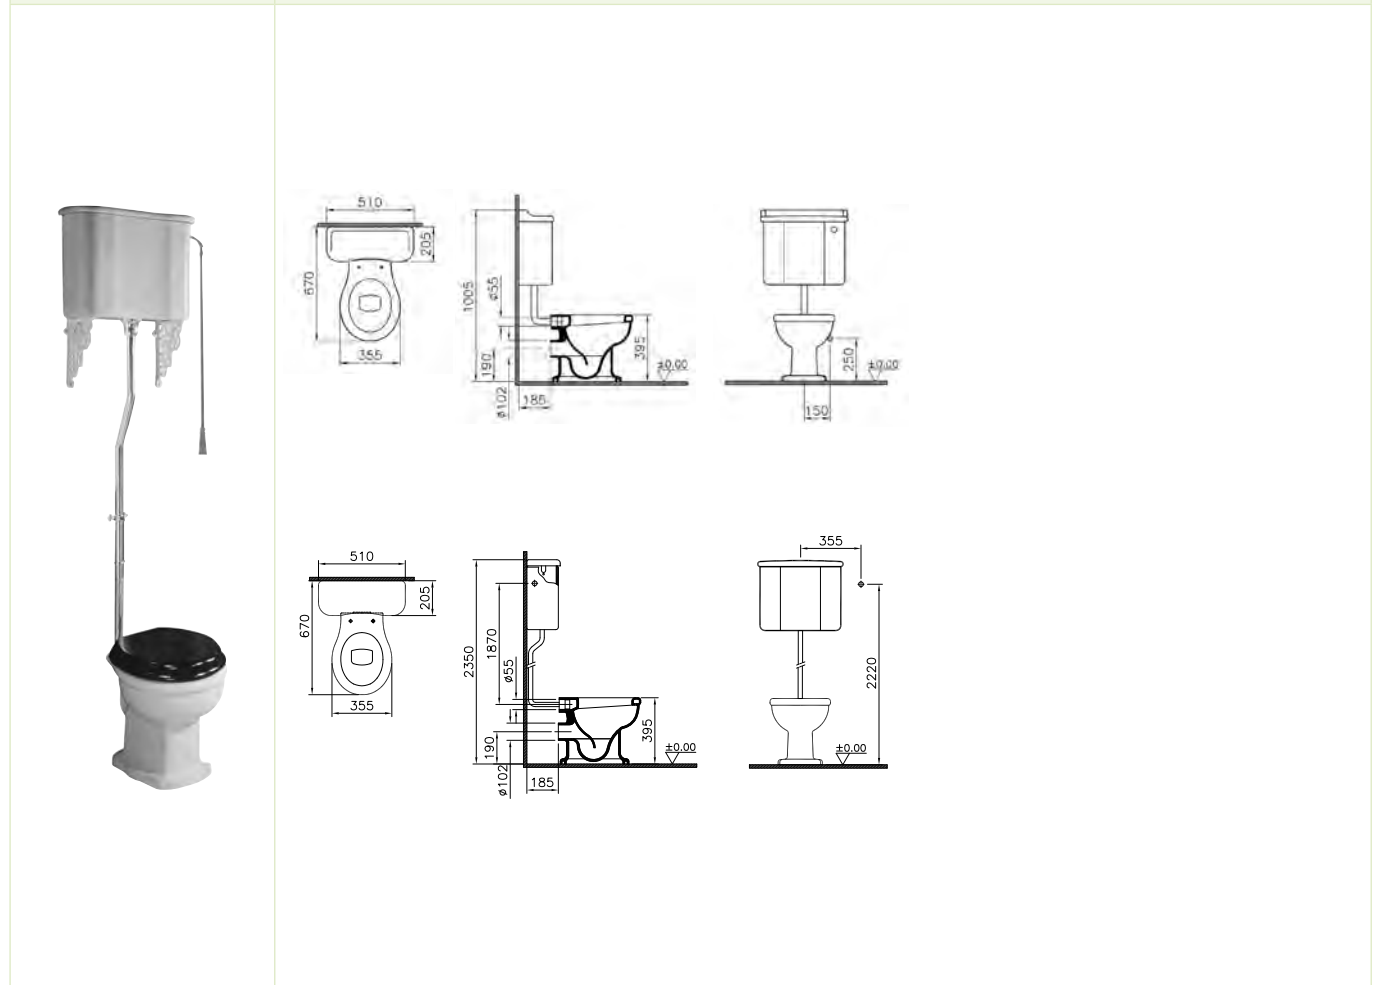

Aria

Product code	Description
6233BX03-0075	Single WC pan, open-back, 67 cm Horizontal outlet
Low level cistern	
6455BX03-1432	Cistern without mechanism
6455BX03-5528	Front lever right (6 L), chrome (424086- cistern mechanism and 424074-pipe set is included under set code 330-5210)
6455BX03-5538	Front lever right (6 L), with gold colored pipe set (424186 cistern mechanism and 424214 gold colored pipe set is included under set code 330-5260)
High level cistern	
6961BX03-0125	Cistern without mechanism
6961BX03-5083	Side lever right (6 L), chrome (424076 cistern mechanism, 424073 pipe set is included under set code 330-5211)
6961BX03-5511	Side lever right (6 L), with gold colored pipe set (424076 cistern mechanism and 424213 gold colored pipe set is included in 330-5261)

Sanitary Ware and Complementary Products

- Aria Collection is offered in X03 White color only. • 10 years warranty is offered only for ceramic sanitary ware product.
- 2 years warranty is offered for WC seat, bidet/urinal lids. • For the prices, please see our price book.