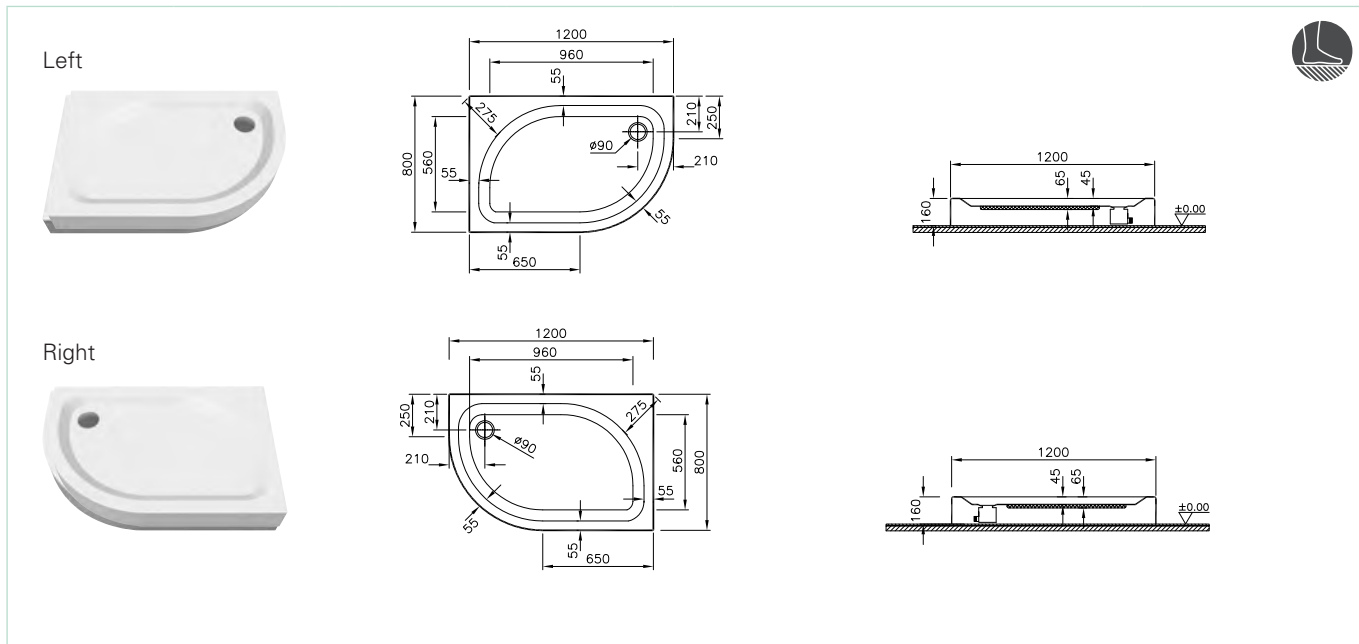

Optima offset monobloc (120x80 cm)

Left Code	Right Code	Size (cm)	Installation options	Product properties		
				Leg	Waste	Panel

53480001000	53470001000	120x80	Monobloc	-	-	-

Panels and complementary products	
5601089	90 mm shower tray waste

* Please add 59950143000 for antislip application during production process.

• 2 years warranty is offered for all showering areas product. Please check general information page 1209 • For the prices, please see our price book.