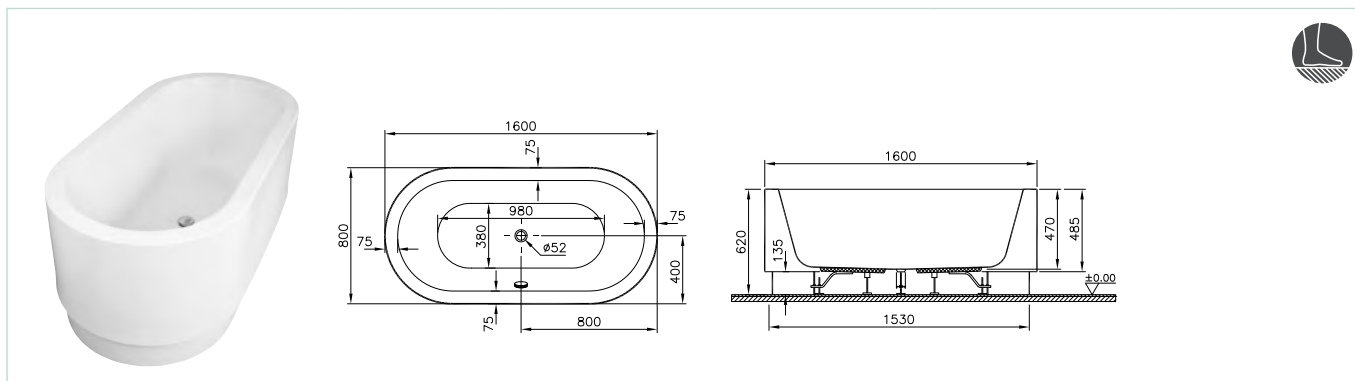

4 Life-Cocoon oval (160x80 cm)

Code	Size (cm)	Product	Product properties		
			Hydromassage types		
54310015000	160x80	Whirlpool	Duo Soft		Look at the reference table (page 1231, 1232)
54310017000			Duo Soft with 2 lights		
54310014000			Aqua Maxi		
54310016000			Aqua Maxi with 1 light		
54310095000			Air Relax		
54310009000			Aqua Soft		
			Leg	Waste	Panel
54310001000	160x80	Body	✓	Pop-up waste and overflow set	✓
5603873	Wooden step				
54260003000	Wall connector				
54260001000	Corner wall connector - right				
54260002000	Corner wall connector - left