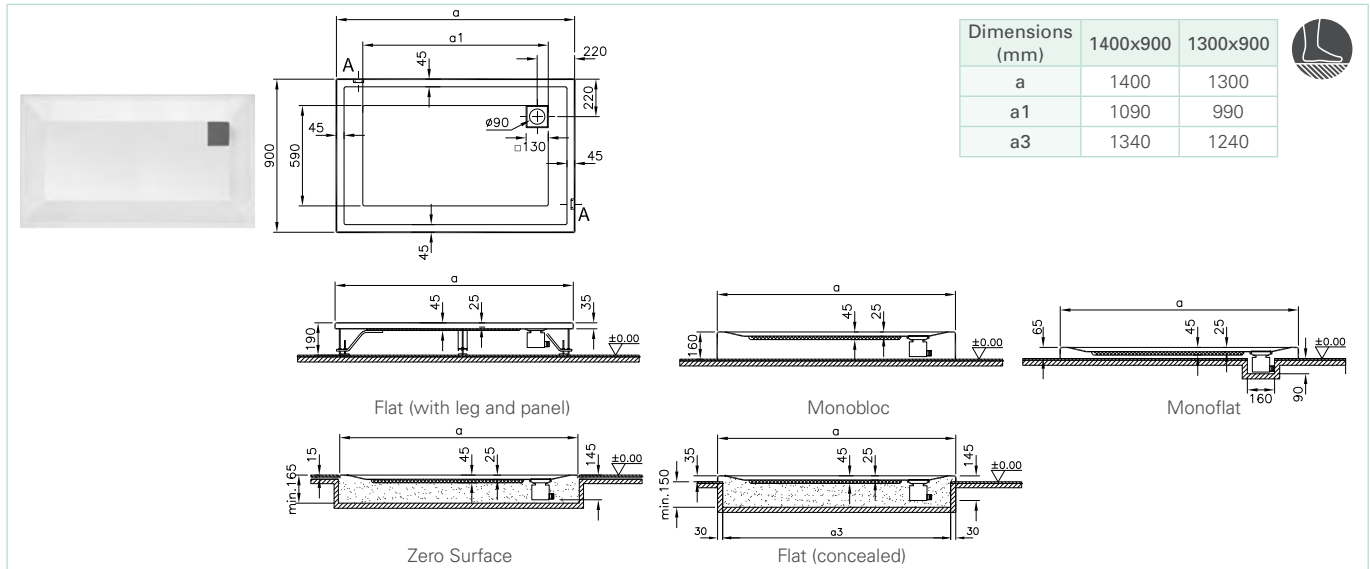

T90 rectangular

Code	Size (cm)	Installation options	Product properties	
			Leg	Waste
58550001000	140x90	Zero Surface	-	-
58750001000		Flat (concealed)	-	-
58650001000		Monobloc	-	-
58900001000		Monoflat	-	-
58540001000	130x90	Zero Surface	-	-
58740001000		Flat (concealed)	-	-
58640001000		Monobloc	-	-
58890001000		Monoflat	-	-

Panels and complementary products	
53490001000	140 cm front panel
53290001000	130 cm front panel
53900001000	90 cm side panel
59990500000	Leg set for 140x90 cm
59990490000	Leg set for 130x90 cm
5609296	90 mm shower tray waste

* Please add 59950143000 for antislip application during production process.

• 2 years warranty is offered for all showering areas product. Please check general information page 1209 • For the prices, please see our price book.