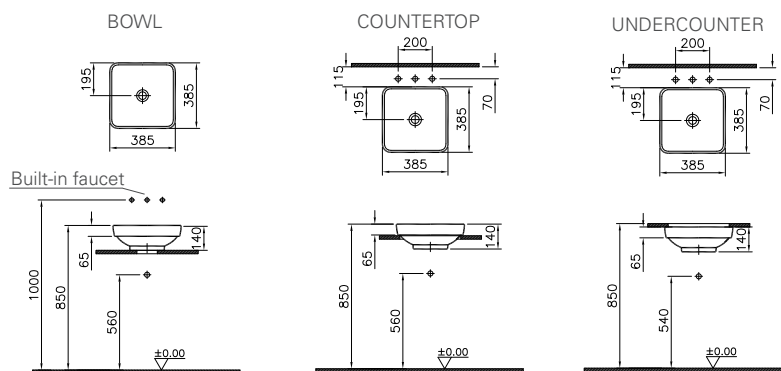

Water Jewels

Sanitary Ware and Complementary Products

Product code	Description
4441B003-1361	Square bowl, 40 cm White A45148EXP waste set should be ordered separately. A45123EXP trap is recommended. For undercounter application 310278 bowl undercounter fixing kit should be ordered separately.
4441B071-0016	Square bowl, 40 cm Platinum A45148EXP waste set should be ordered separately. A45123EXP trap is recommended. There is no VitrAclean or VitrAhygiene option. For undercounter application 310278 bowl undercounter fixing kit should be ordered separately.
4441B072-0016	Square bowl, 40 cm Gold A4514823EXP gold colored waste set should be ordered separately. A4512323EXP trap is recommended. There is no VitrAclean or VitrAhygiene option. For undercounter application 310278 bowl undercounter fixing kit should be ordered separately.
4441B073-0016	Square bowl, 40 cm Copper A4514826EXP copper colored waste set should be ordered separately. A4512326EXP trap is recommended. There is no VitrAclean or VitrAhygiene option. For undercounter application 310278 bowl undercounter fixing kit should be ordered separately.

• 10 years warranty is offered only for ceramic sanitary ware products. • 2 years warranty is offered for Platinum, Gold, Copper colored products. • For the prices, please see our price book.