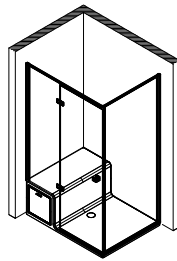

B

Left

58980012000

(Right & front glass of cabinet are transparent, handle is on right, seating & storage unit are on left)