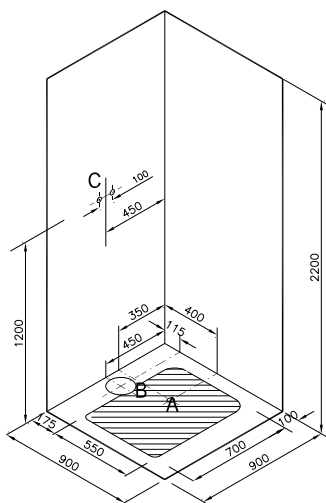

Zest shower unit (90x90 cm)

Left

Image belongs to 56930022000