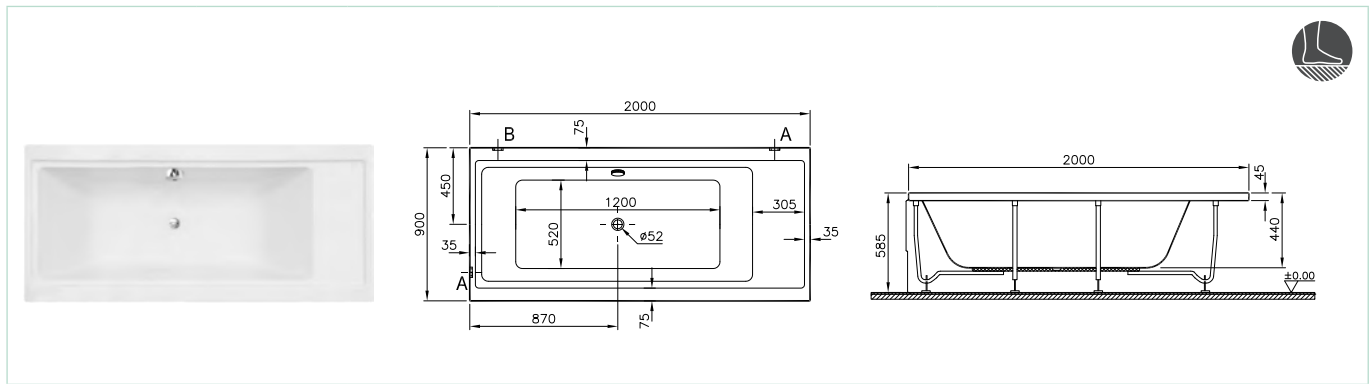

4 Life-Pure rectangular/double ended (200x90 cm)

Code	Size (cm)	Product	Product properties	
			Hydromassage types	
54330015000	200x90	Whirlpool	Duo Soft	
54330017000			Duo Soft with 2 lights	
54330014000			Aqua Maxi	
54330016000			Aqua Maxi with 1 light	
54330095000			Air Relax	
54330009000			Aqua Soft	
54330001000	200x90	Body	Whirlpool Minimum pallet quantity - 13 pieces (pallet dim, 92x115 cm)	
5603875	Collectible wooden mat			
59990433000	Leg set&wall anchors			
5607449	Pop-up waste and overflow set			

Panel codes	
54660001000	200 cm acrylic front panel
54670001000	90 cm acrylic side panel
59950130000	200 cm wooden front panel - Anthracite high gloss
59950132000	90 cm wooden side panel - Anthracite high gloss

- For antislip application visit page 1205
- For gold hydromassage jet options please visit 1205 page.
- Floor mounted or deck mounted bath/shower mixers are compatible.
- Please use compatibility table in page 1233-1235 for compatible faucets.
- Unless there is wooden mat, deck mounted mixer shall be used in the long edge of the product.

• 2 years warranty is offered for all showering areas product. Please check general information on page 1209
* Orders with panel must include leg sets. • For the prices, please see our price book.