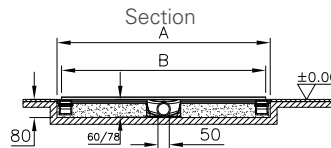

Cover design

Dimensions (mm)	1200	900	600
A	1240	940	640
B	1200	900	900

Code	Size (cm)	Cover design	Color	Waste
5701791	NEW 90	SC 100	Shine Gold	Side H:60
5701790			Shine	
5701789			Matte	
5608138	60	SC 100	Shine Gold	Side
5608139			Shine Gold	Vertical
5608142			Shine	Side
5608143			Shine	Vertical
5608140			Matte	Side
5608141			Matte	Vertical
5701788	NEW 60	SC 100	Shine Gold	Side H:60
5701787			Shine	
5701786			Matte	

• Thin-Cut Shower Channels can be cut and used for between two walls without space.

• For complimentary parts please check page 1002 • For general information please check page 974 and 1209 • 2 years warranty is offered for V-Flow Showering Channel materials.
• For the prices, please see our price book.