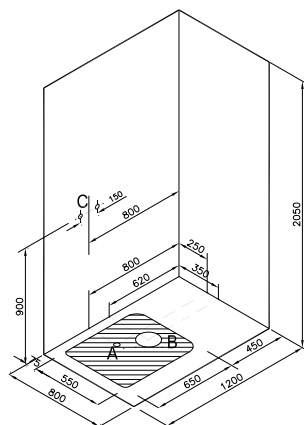

(Left & front glass of cabinet are transparent, seating unit & storage unit are on right, handle is on left)

Roomy shower unit (120x80 cm)

Left

Image belongs to 58980012000

Right

Image belongs to 58980013000