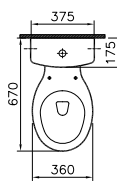

Single WC pans & bidets (Mix & Match)

Product code	Description
6623L0003-0838	Close-coupled WC pan, open-back, 67 cm, Mix & Match Horizontal outlet
Cistern, Mix & Match	
4221LXXX-0112	Side inlet
4221LXXX-0107	Bottom inlet
4232B003-5389	Corner cistern, Mix & Match Bottom inlet, dual flush cistern mechanism is included

4221L003-0112

Side inlet