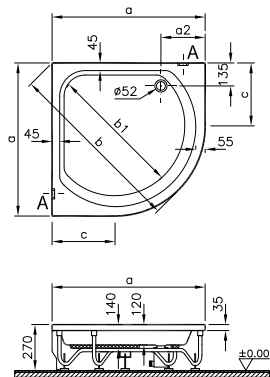

Harmony corner deep (100 cm-90 cm-80 cm)

Dimensions (mm)	1000x1000	900x900	800x800
a	1000	900	800
a2	280	260	210
b	1195	1055	915
b1	910	770	630
c	470	370	270

Code	Size (cm)	Product properties	
		Leg	Waste
53940001000	100x100	-	-
50160001000	90x90	-	-
53950001000	80x80	-	-

Panels and complementary products	
53960001000	100 cm corner panel
50260001000	90 cm corner panel
53970001000	80 cm corner panel
59990394000	Leg set for 100x100 cm
59990016000	Leg set for 90x90 cm
59990395000	Leg set for 80x80 cm
5603666	52 mm shower tray waste

* Please add 59950143000 for antislip application during production process.

• 2 years warranty is offered for all showering areas product. Please check general information page 1209 • For the prices, please see our price book.