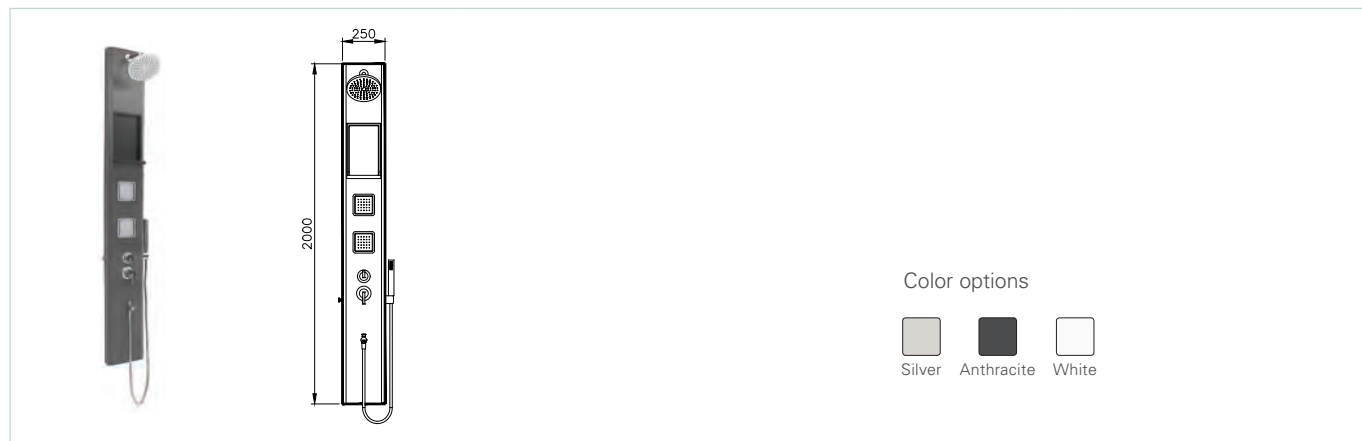

Move XL shower system (200x26 cm)

Code	System	Product properties	Color
60520008000	Shower system	• Body with shelf • Hook option • Aluminum composite body • Spout • Adjustable, body jets • Anti-calc handshower • Anti-calc showerhead	Silver
60520003000			Anthracite
60520006000			White