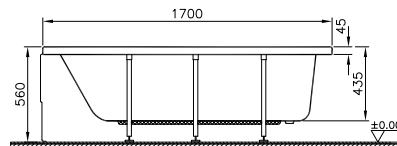

Matrix rectangular (170x75 cm)

Code	Size (cm)	Product	Product properties
50710015000	170x75	Whirlpool	Duo Soft
50710017000			Duo Soft with 2 lights
50710014000			Aqua Maxi
50710016000			Aqua Maxi with 1 light
50710095000			Air Relax
50710009000			Aqua Soft
50710011000			Aqua Soft Easy Chrome
50710013000			Aqua Soft Easy Chrome with grip
50710001000	170x75	Body	Minimum pallet quantity - 14 pieces
50710002000		Body with one grip hole	

Look at the reference table (page 1231, 1232)

Panel codes	
51480001000	170 cm acrylic front panel
51620001000	75 cm acrylic side panel
59990071000	Leg set&wall anchors for 170x80 cm
5601091	Special pop-up waste & overflow set for deep bathtubs (Silfra)
5600002	Chrome grip (per piece)

- For antislip application visit page 1205
- For gold hydromassage jet options please visit 1205 page.

• 2 years warranty is offered for all showering areas product. Please check general information on page 1209
* Orders with panel must include leg sets. • For the prices, please see our price book.