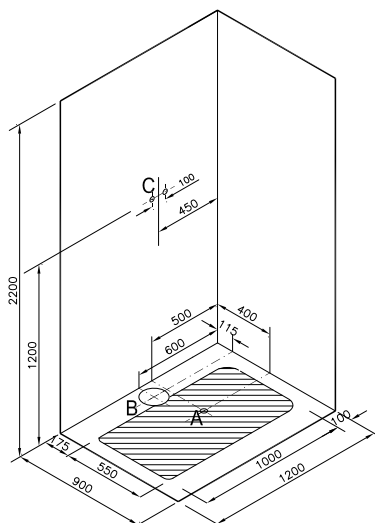

Zest Sliding shower unit (120x90 cm)

Left

Image belongs to 59880021000

Right

Image belongs to 59880022000

Profiles color options

Zest shower unit has:

- Handshower
- Showerhead
- Spout