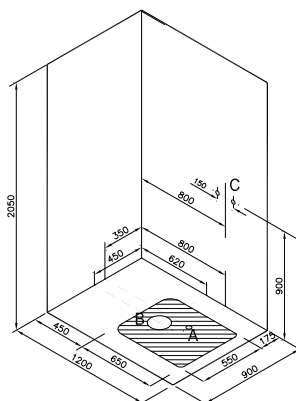

(Left & front glass of cabinet are transparent, seating unit & storage unit are on right, handle is on left)

Roomy shower unit (120x90 cm)

Left

Image belongs to 56600012000

Right

Image belongs to 56600013000