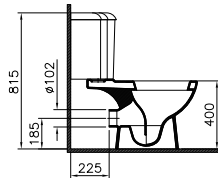

4232L003-5389

- Sanitary ware products in this page are available in X03 White color only.
- 10 years warranty is offered only for ceramic sanitary ware products.
- 2 years warranty is offered for WC seat, bidet/urinal lids.
- For the prices, please see our price book.