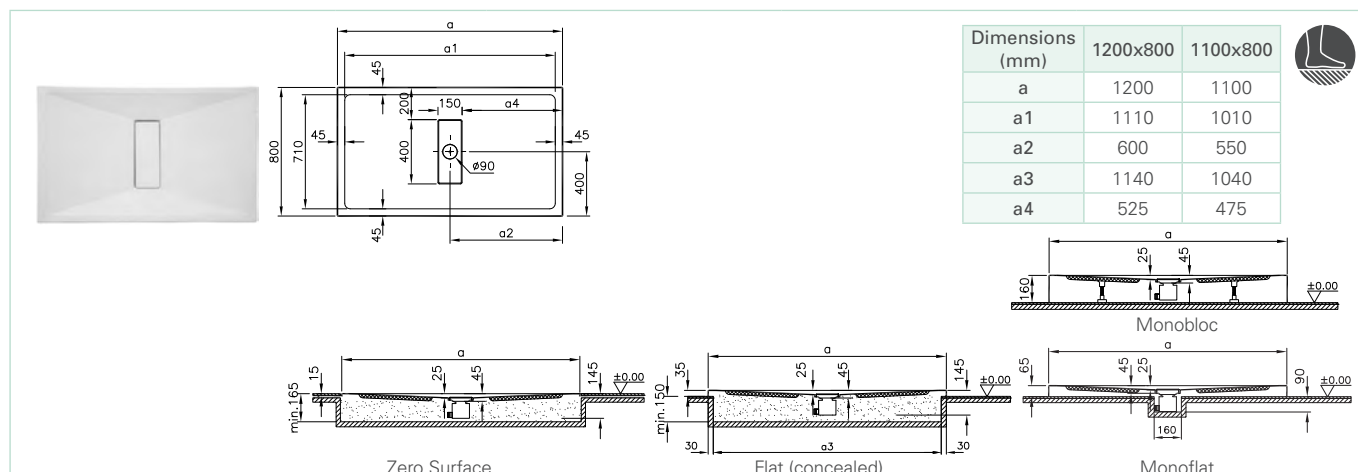

Slim rectangular (80 cm)

Code	Size (cm)	Installation options	Product properties		
			Acrylic waste cover	Chrome waste cover	Waste
54610028000	120x80	Zero Surface	✓	-	-
54610029000			-	✓	-
54250028000		Flat	✓	-	-
54250029000			-	✓	-
54530028000		Monobloc	✓	-	-
54530029000			-	✓	-
59760028000		Monoflat	✓	-	-
59760029000	-		✓	-	
57780028000	110x80	Zero Surface	✓	-	-
57780029000			-	✓	-
57760028000		Flat	✓	-	-
57760029000			-	✓	-
57770028000		Monobloc	✓	-	-
57770029000			-	✓	-
59750028000		Monoflat	✓	-	-
59750029000	-		✓	-	

Panels and complementary products	
5601089	90 mm shower tray waste

* Please add 59950143000 for antislip application during production process.

• 2 years warranty is offered for all showering areas product. Please check general information page 1209 • For the prices, please see our price book.