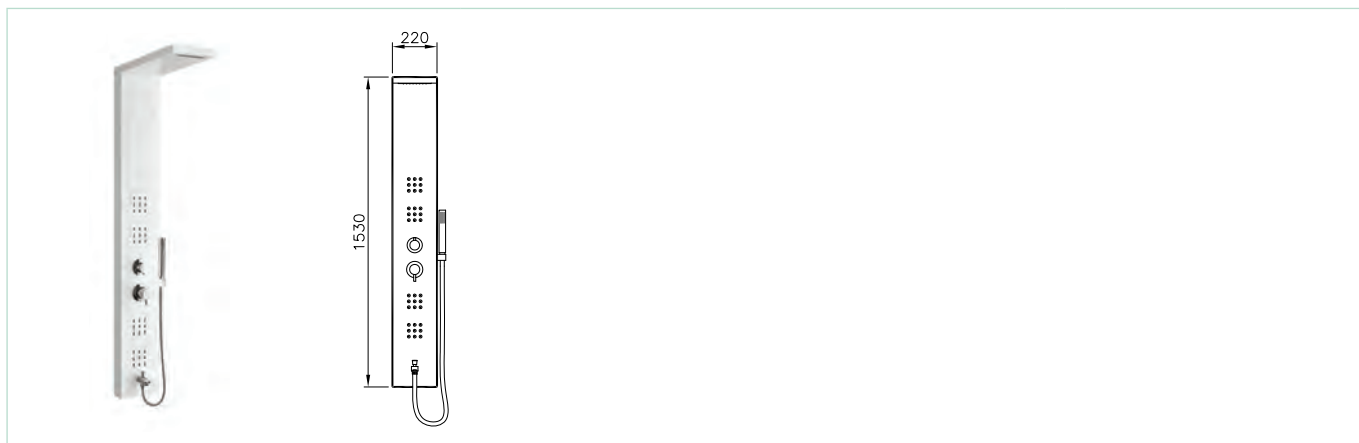

Shake shower system (153x22 cm)

Code	System	Product properties	Color
60010001000	Shower system	• White metallic body • Anti-calc micro body jets • Rain showerhead • Handshower • Spout	White