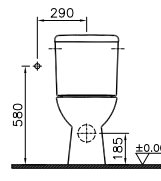

Single WC pans & bidets (Mix & Match)

Product code	Description
6623L0003-0838	Close-coupled WC pan, open-back, 67 cm, Mix & Match Horizontal outlet
Cistern, Mix & Match	
4221LXXX-0112	Side inlet
4221LXXX-0107	Bottom inlet
4232B003-5389	Corner cistern, Mix & Match Bottom inlet, dual flush cistern mechanism is included

4221L003-0112

Side inlet