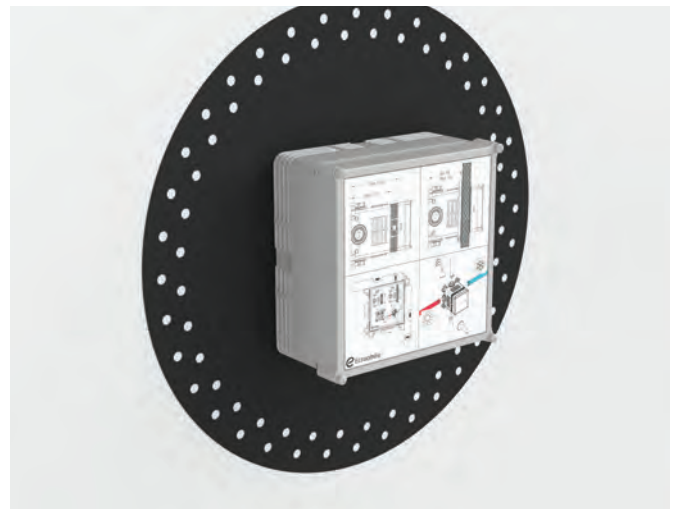

Additional sealing cuff protects the wall from humidity.

DVGW-approved V-Box complies with all international standards.

AquaSee

Technological savvy.

Practical and hygienic water-saving photocell faucets operate with a brand new sensor technology that helps you to preserve natural resources.