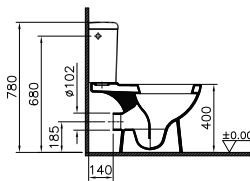

Single WC pans & bidets (Mix & Match)

Product code	Description
6623L0003-0838	Close-coupled WC pan, open-back, 67 cm, Mix & Match Horizontal outlet
Cistern, Mix & Match	
4221LXXX-0112	Side inlet
4221LXXX-0107	Bottom inlet
4232B003-5389	Corner cistern, Mix & Match Bottom inlet, dual flush cistern mechanism is included

4221L003-0112