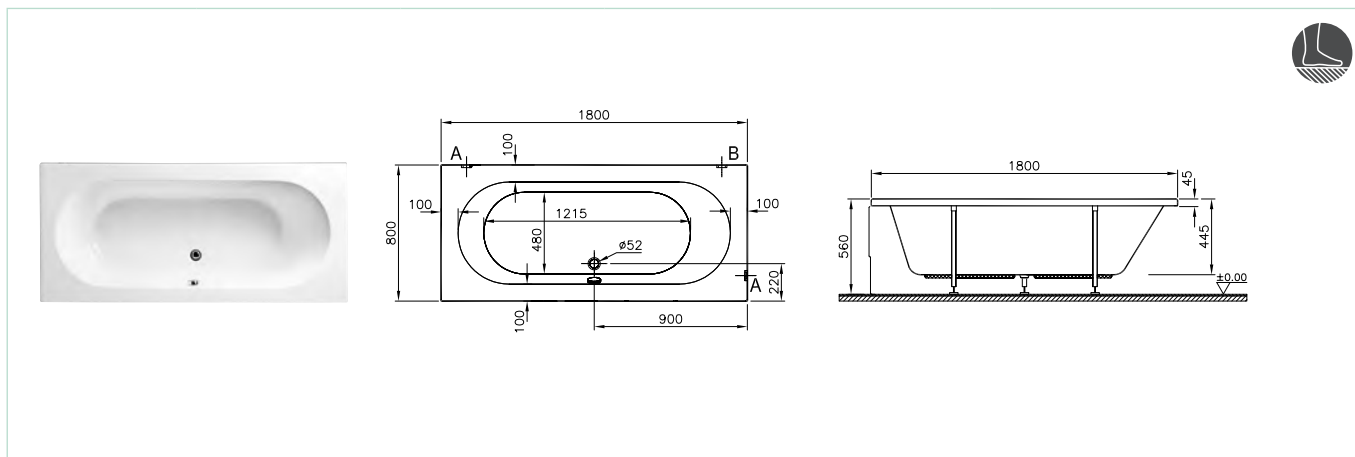

Matrix rectangular/double ended (180x80 cm)

Code	Size (cm)	Product	Product properties
50720015000	180x80	Whirlpool	Duo Soft
50720017000			Duo Soft with 2 lights
50720014000			Aqua Maxi
50720016000			Aqua Maxi with 1 light
50720095000			Air Relax
50720009000			Aqua Soft
50720011000			Aqua Soft Easy Chrome
50720001000	180x80	Body	Minimum pallet quantity - 14 pieces

Look at the reference table (page 1231, 1232)

Panels and complementary products	
51460001000	180 cm acrylic front panel
51610001000	80 cm acrylic side panel
59990072000	Leg set&wall anchors
5601091	Special pop-up waste & overflow set for deep bathtubs (Silfra)

- For antislip application visit page 1205
- For gold hydromassage jet options please visit 1205 page.

• 2 years warranty is offered for all showering areas product. Please check general information on page 1209
* Orders with panel must include leg sets. • For the prices, please see our price book.