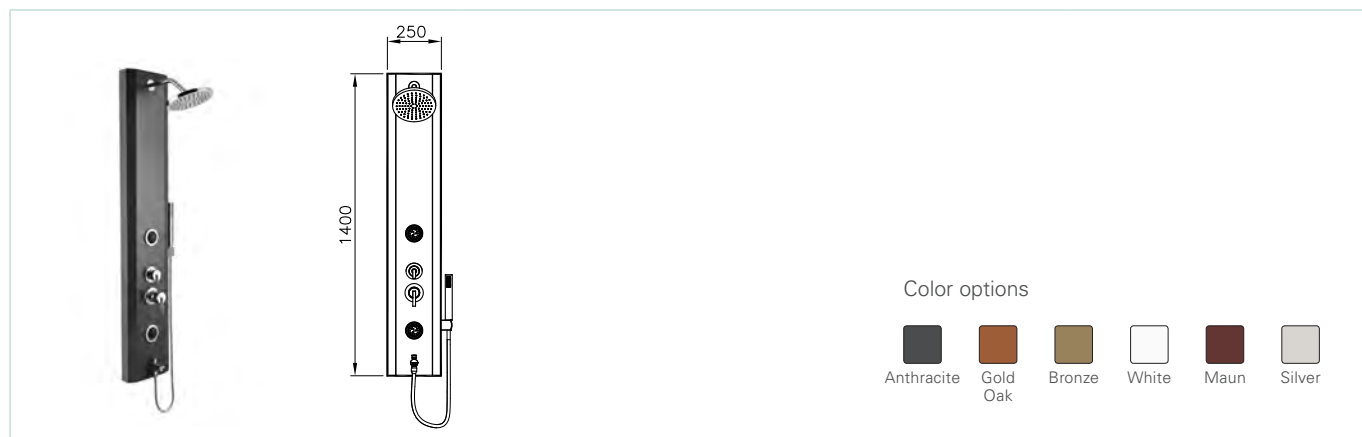

Move shower system (140x25 cm)

Code	System	Product properties	Color
57250003000	Shower system	• Aluminum composite body • Anti-calc handshower • Anti-calc showerhead	Anthracite
57250004000			Gold Oak
57250005000			Bronze
57250006000			White
57250009000			Maun
57250008000			Silver

- The water pressure should be between 3-6 bars.
- There is no electrical connection.

• 2 years warranty is offered for all showering areas product. Please check general information on page 1209 • For the prices, please see our price book.