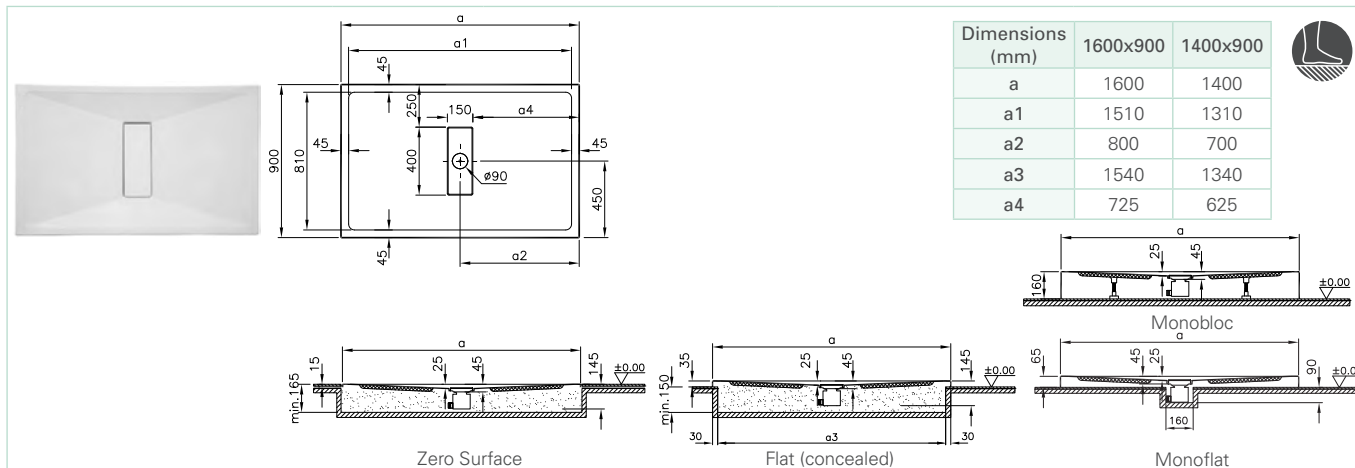

Slim rectangular (90 cm)

Code	Size (cm)	Installation options	Product properties		
			Acrylic waste cover	Chrome waste cover	Waste
54820028000	160x90	Zero Surface	✓	-	-
54820029000			-	✓	-
54800028000		Flat	✓	-	-
54800029000			-	✓	-
54810028000		Monobloc	✓	-	-
54810029000			-	✓	-
59810028000		Monoflat	✓	-	-
59810029000			-	✓	-
54760028000	140x90	Zero Surface	✓	-	-
54760029000			-	✓	-
54740028000		Flat	✓	-	-
54740029000			-	✓	-
54750028000		Monobloc	✓	-	-
54750029000			-	✓	-
59800028000		Monoflat	✓	-	-
59800029000			-	✓	-

Panels and complementary products	
5601089	90 mm shower tray waste

* Please add 59950143000 for antislip application during production process.

• 2 years warranty is offered for all showering areas product. Please check general information page 1209 • For the prices, please see our price book.