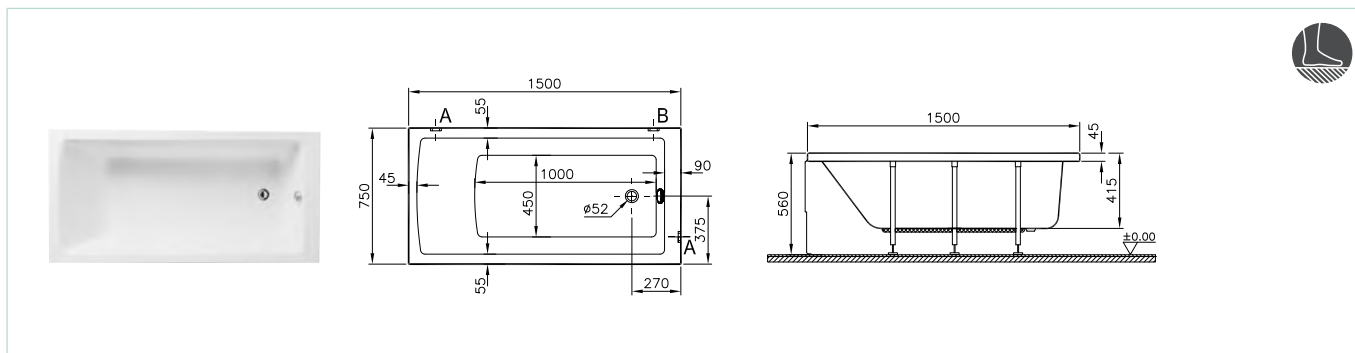

Neon rectangular (75 cm)

Code	Size (cm)	Product	Product properties
58970095000	150x75	Whirlpool	Air Relax
58970009000			Aqua Soft
58970011000			Aqua Soft Easy - Chrome
58970013000			Aqua Soft Easy Chrome with grip
58970001000	150x75	Body	Minimum pallet quantity-14 pieces
58970002000		Body with grip hole	

Panels and complementary products	
51500001000	150 cm acrylic front panel
51620001000	75 cm acrylic side panel
59950097000	150 cm wooden front panel-Waved natural wood
59950108000	75 cm wooden side panel--Waved natural wood
59950120000	150 cm wooden front panel-Anthracite high gloss
59950116000	75 cm wooden side panel-Anthracite high gloss
59950022000	150 cm wooden front panel-Grey oak
59950036000	75 cm wooden side panel-Grey oak
59990897000	Leg set & wall anchors
5601092	Pop-up waste & overflow set (viega)
5601091	Pop-up waste & overflow set (viega)
5601090	Nonautomatic waste & overflow set (viega)
5600002	Chrome grip (per piece)

- For antislip application visit page 1205
- For gold hydromassage jet options please visit 1205 page.

• 2 years warranty is offered for all showering areas product. Please check general information on page 1209
* Orders with panel must include leg sets. • For the prices, please see our price book.