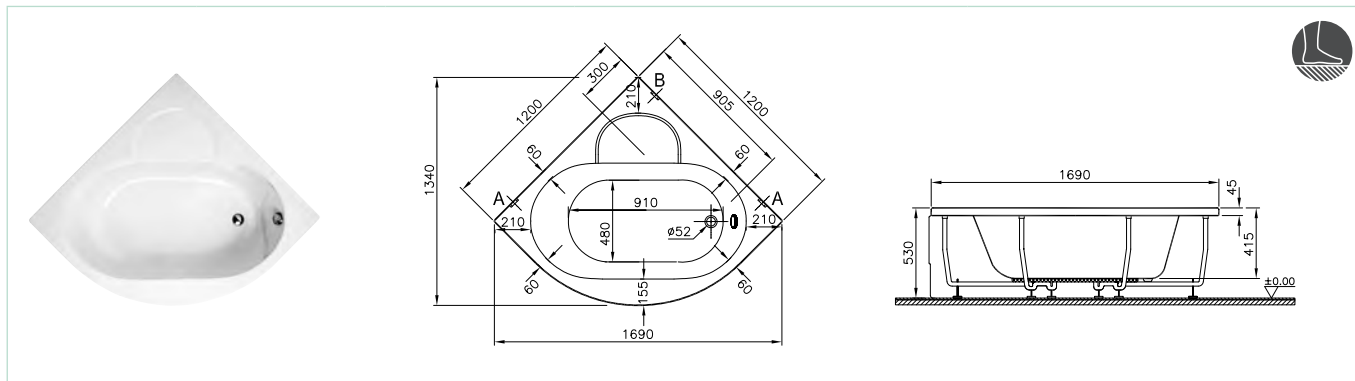

Optima corner (120 cm-120 cm)

Code	Size (cm)	Product	Product properties
------	-----------	---------	--------------------

52580011000	120x120	Whirlpool	Aqua Soft Easy Chrome
			Look at the reference table (page 1231, 1232)
52580001000	120x120	Body	Minimum pallet quantity - 15 pieces