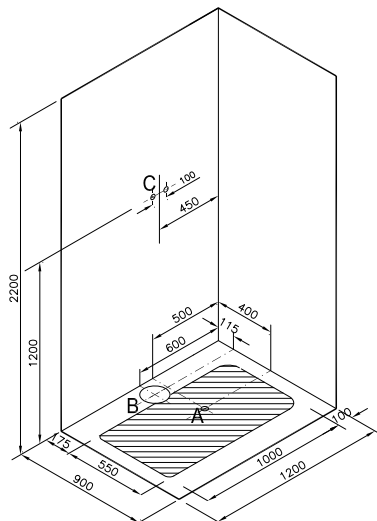

Zest shower unit (120x90 cm)

Left

Image belongs to 56920021000

Right

Image belongs to 56920022000

Profiles color options

Zest shower unit has:

- Handshower
- Showerhead
- Spout