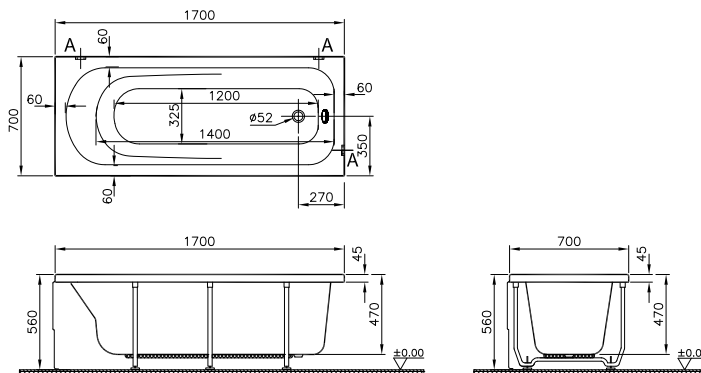

Optisus rectangular (170x70 cm) **NEW**

Code	Size (cm)	Product	Product properties
60130009000	170x70	Whirlpool	Aqua Soft
60130011000			Aqua Soft Easy Chrome
60130013000			Aqua Soft Easy Chrome with grip
60130010000			Aqua Soft Easy Abs
60130012000			Aqua Soft Easy Abs with grip
60130095000			Air Relax
60140012000			Aqua Soft Easy Abs with grip
60140095000			Air Relax
60130001000	170x70	Body	Minimum pallet quantity
60130002000		Body with one grip hole	

Look at the reference table (page 1231, 1232)

Panels and complementary products	
51480001000	170acrylic front panel
51630001000	70 cm acrylic side panel
59996013000	170x70 cm legs set
5602680	Special pop-up waste & overflow set (Silfra)

- For antislip application visit page 1205
- For gold hydromassage jet options please visit 1205 page.

• For the prices, please see our price book.