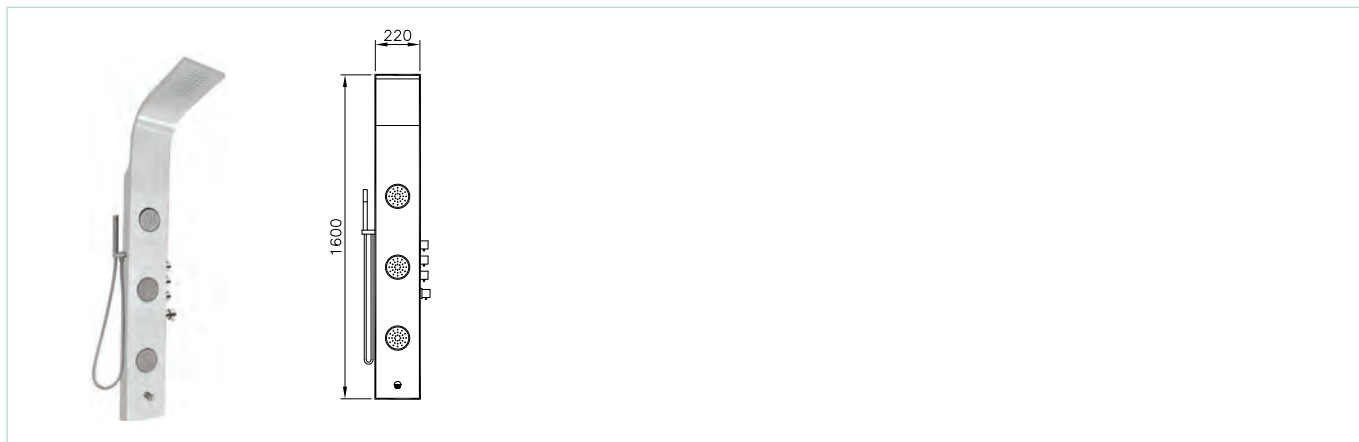

Shower system 06 (160x22 cm)

Code	System	Product properties	Color
56650001000	Shower system	• 4 way diverter • Handshower • Anti-calc micro body jets • Anti-calc showerhead • Spout	Shiny metal