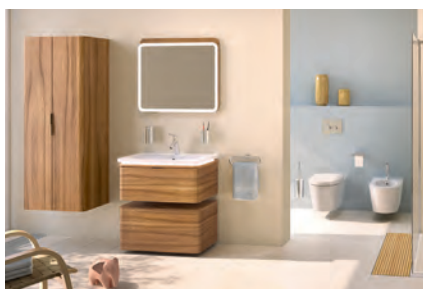

Nest Trendy/Nest Furniture & CSW Series
Pentagon Design