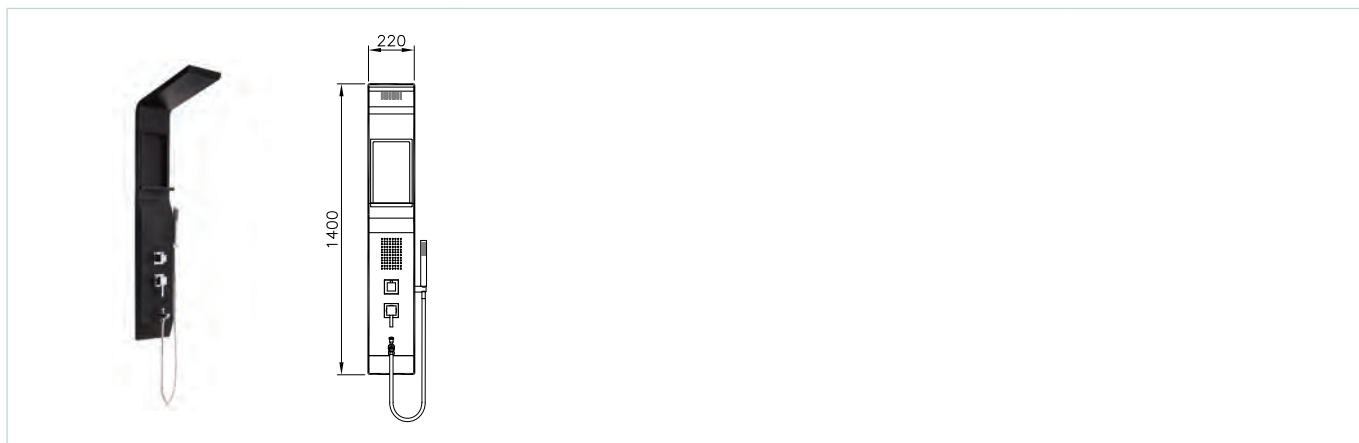

Take shower system (140x22 cm)

Code	System	Product properties	Color
60020001000	Shower system	• Black body with shelf • Anti calc micro body jets • Spout • Handshower • Rain showerhead	Black