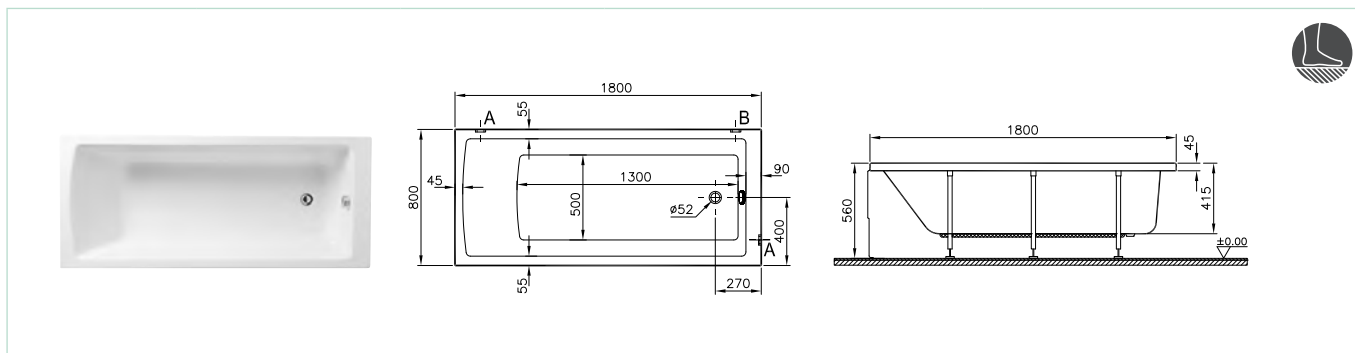

Neon rectangular (80 cm)

Code	Size (cm)	Product	Product properties
55840095000	180x80	Whirlpool	Air Relax
55840009000			Aqua Soft
55840011000			Aqua Soft Easy - Chrome
55840013000			Aqua Soft Easy Chrome with grip
55840001000	180x80	Body	Minimum pallet quantity-14 pieces
55840002000		Body with grip hole	

Body with grip hole	
51460001000	180 cm acrylic front panel
51610001000	80 cm acrylic side panel
59990584000	Leg set&wall anchors
59950101000	180 cm wooden front panel-Waved natural wood
59950109000	80 cm wooden side panel-Waved natural wood
59950128000	180 cm wooden front panel-Anthracite high gloss
59950114000	80 cm wooden side panel-Anthracite high gloss
59950026000	180 cm wooden front panel-Grey oak
59950037000	80 cm wooden side panel-Grey oak
5601092	Pop-up waste & overflow set (Viega)
5601091	Pop-up waste & overflow set (Silfra)
5601090	Nonautomatic waste & overflow set (Viega)
5600002	Chrome grip (per piece)

- For antislip application visit page 1205
- For gold hydromassage jet options please visit 1205 page.

• 2 years warranty is offered for all showering areas product. Please check general information on page 1209
* Orders with panel must include leg sets. • For the prices, please see our price book.