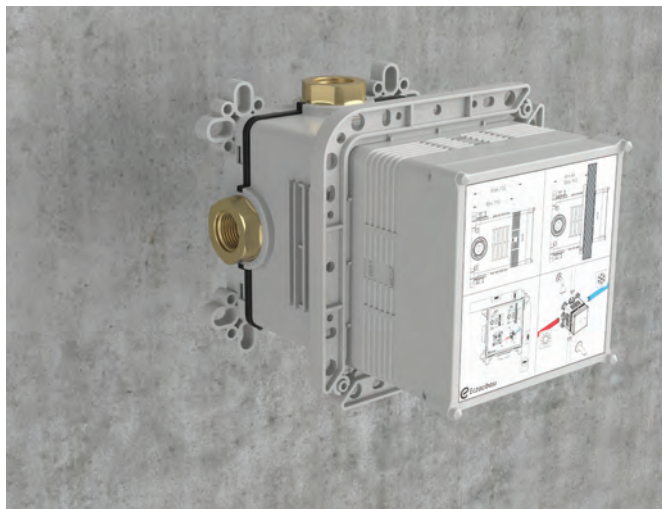

Gypsum plate wall mounting

Special design enables easy mounting on gypsum plate walls.