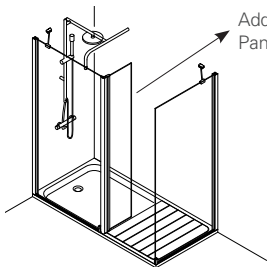

Kimera shower unit (150x75 cm)

Without hinged door
(Faucet on the longer wall)

With hinged door
(Faucet on the shorter wall)

Warm and cold water outlets are shown with C2 on the shorter wall and with C1 on the longer wall

*There is thermostatic shower mixer.

Caution:
Look at the technical sheet for leg set and panels application.

Code	System	Door	Product properties			
			Shower enclosure	Faucet	Siphone	Leg set
55930009000	Shower unit	without hinged door	Front + side	On the longer wall	✓	-
55930007000			Front	On the longer wall	✓	-
55930025000			Front + side	On the shorter wall	✓	-
55930024000			Front	On the shorter wall	✓	-
55930013000		with hinged door	Front + side + door	On the longer wall	✓	-
55930012000			Front + door	On the longer wall	✓	-
55930029000			Front + side + door	On the shorter wall	✓	-
55930028000			Front + door	On the shorter wall	✓	-
53890001000	Front panel	150 cm				
53920001000	Side panel	75 cm				
59990319000	Leg set	150x075 Kimera Flat ST				
5602947	Cabinet	Additional glass panel door (30 cm) to be used only with shower unit without hinged door				
5604575	Wooden mat	Wooden shower mat for 150x75 Kimera (63x54 cm)				

Additional Glass Panel Door

- There is no difference between left & right versions of Kimera Compact Units. The same unit is applicable for both left and right sides installation.
- Additional front glass is 30 cm wide and shall be ordered with compact unit on request. Additional front glass request must be attached to the main compact unit order.
- In Kimera compact units thermostatic faucet without spout is included in the package. If spout is requested, it should be noted in the CRM section of the order in SAP.
- PANEL AND WOODEN MATTE ARE NOT INCLUDED IN THE PRICE. PLEASE KINDLY REMEMBER TO ORDER PANEL AND WOODEN MATTE SEPERATELY.
- The codes with leg set should be used if panelled product is requested.

• 2 years warranty is offered for all showering areas product. Please check general information on page 1209
• Please check installation guide for page 1036 • For the prices, please see our price book.