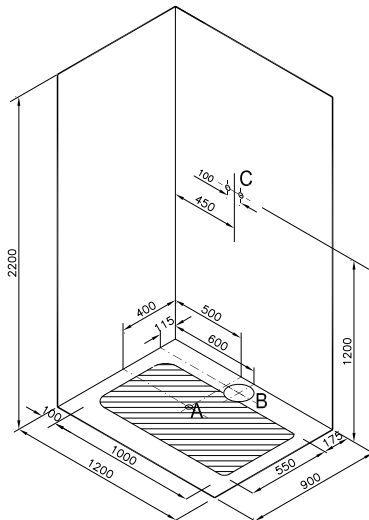

Zest shower unit (120x90 cm)

Left

Image belongs to 56920021000

Right

Image belongs to 56920022000

Profiles color options

Zest shower unit has:

- Handshower
- Showerhead
- Spout