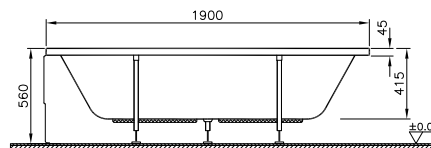

Neon rectangular/double ended (90 cm)

Code	Size (cm)	Product	Product properties
58950015000	190x90	Whirlpool	Duo Soft
58950017000			Duo Soft with 2 lights
58950014000			Aqua Maxi
58950016000			Aqua Maxi with 1 light
58950095000			Air Relax
58950009000			Aqua Soft
58950011000			Aqua Soft Easy Chrome
58950013000			Aqua Soft Easy Chrome with grip
58950010000			Aqua Soft Easy Abs
58950001000	190x90	Body	Look at references table (page 1231, 1232)
58950002000		Body with grip hole	
			Minimum pallet quantity-14 pieces

Panel codes	
53420001000	190 cm acrylic front panel
54670001000	90 cm acrylic side panel
59990895000	Leg set&wall anchors
5601092	Pop-up waste & overflow set(Viega)
5601091	Pop-up waste & overflow set(Silfra)
5601090	Nonautomatic waste & overflow set (viega)
5600002	Chrome grip (per pieces)

- For antislip application visit page 1205
- For gold hydromassage jet options please visit 1205 page.

• 2 years warranty is offered for all showering areas product. Please check general information on page 1209
* Orders with panel must include leg sets. • For the prices, please see our price book.