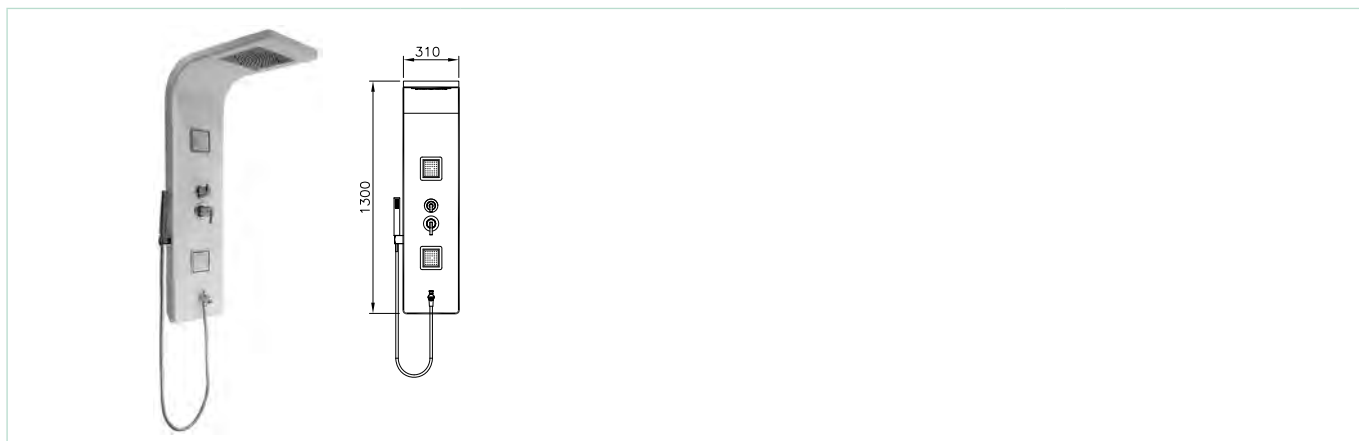

Enjoy 03_XL shower system (130x31 cm)

Code	System	Product properties	Color
57340001000	Shower System	• Spout • Big size head shower • Acrylic body • Anti-calc showerhead • Anti calc micro body jets • 3 way diverter • Anti-calc handshower	White
57340001070			Black