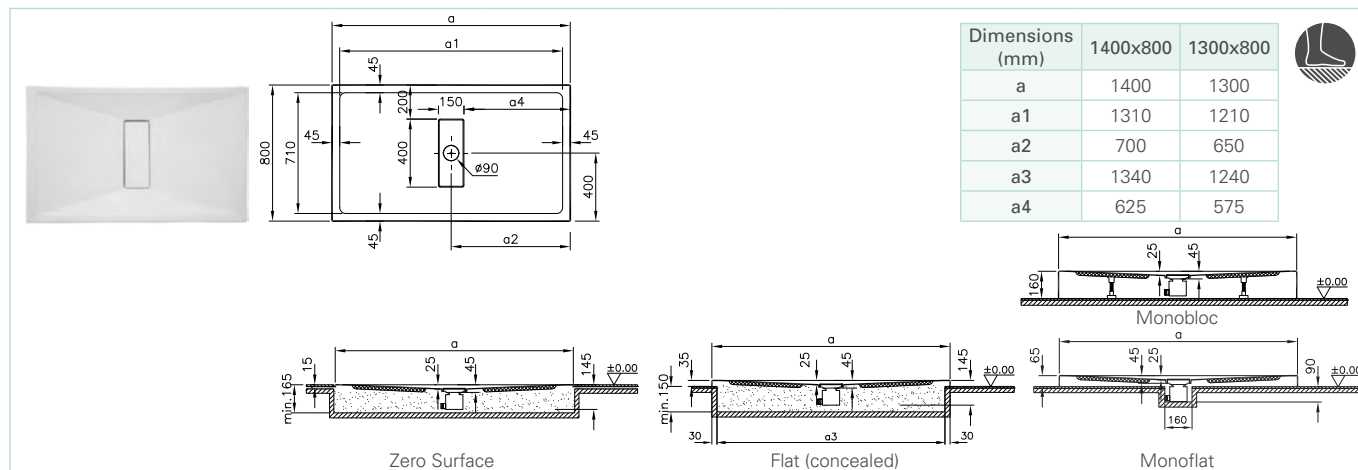

Slim rectangular (80 cm)

Code	Size (cm)	Installation options	Product properties		
			Acrylic waste cover	Chrome waste cover	Waste
59660028000	140x80	Zero Surface	✓	-	-
59660029000			-	✓	-
59640028000		Flat	✓	-	-
59640029000			-	✓	-
59650028000		Monobloc	✓	-	-
59650029000			-	✓	-
59670028000			✓	-	-
59670029000	Monoflat	-	✓	-	
57810028000	130x80	Zero Surface	✓	-	-
57810029000			-	✓	-
57790028000		Flat	✓	-	-
57790029000			-	✓	-
57800028000		Monobloc	✓	-	-
57800029000			-	✓	-
59770028000		Monoflat	✓	-	-
59770029000	-		✓	-	

Panels and complementary products	
5601089	90 mm shower tray waste

* Please add 59950143000 for antislip application during production process.

• 2 years warranty is offered for all showering areas product. Please check general information page 1209 • For the prices, please see our price book.