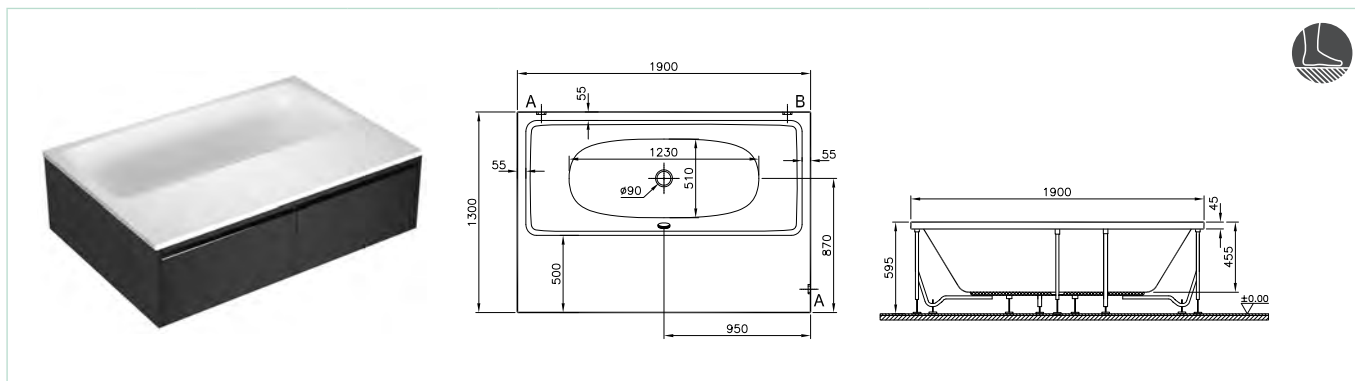

T4 rectangular/double ended (190x130 cm)

Code	Size (cm)	Product	Product properties	
			Hydromassage types	
55980018000	190x130	Whirlpool	Duo Maxi	
55980019000			Duo Maxi with 2 lights	
55980015000			Duo Soft	
55980017000			Duo Soft with 2 lights	
55980014000			Aqua Maxi	
55980016000			Aqua Maxi with 1 light	
55980095000			Air Relax	
55980009000			Aqua Soft	
55980011000			Aqua Soft Easy Chrome	
			Leg	Waste
55980001000	190x130	Body	-	Pop-up waste & overflow set with big chrome waste cover
59990598000	Complementary Items	Leg set&wall anchors		
M500049		190 cm Double drawer unit for bathtubs - Lacquered matte grey		
M500050		190 cm Double drawer unit for bathtubs - Lacquered matte burgundy		
M500051		190 cm Double drawer unit for bathtubs - Lacquered matte white		
5603873		Wooden Step*		

Look at the reference table (page 1231, 1232)

*Compatible to T4 bathroom furniture.

Panels (*Compatible to T4 bathroom furniture)	
M500012	190 cm wooden front panel-Lacquered matte burgundy
M500024	130 cm wooden side panel-Lacquered matte burgundy
M500013	190 cm wooden front panel-Lacquered matte white
M500025	130 cm wooden side panel-Lacquered matte white
M500083	190 cm wooden front panel-Lacquered matte black
M500088	190 cm shelf unit lacquered matte black
M500089	190 cm T4 furniture with drawer lacquered matte black
M500086	130 cm T4 side wooden panel lacquered matte black

- For antislip application visit page 1205
- For gold hydromassage jet options please visit 1205 page.
- Waste 5604857 has to be used in the product due to the technical features of it. There is no alternative waste option for this product.
- PANELS ARE NOT INCLUDED IN THE PRICE. PLEASE KINDLY REMEMBER TO ORDER PANELS SEPARATELY.
- Please kindly remember to attach panel order to main bathtub order in SAP
- Both floor mounted or deck mounted bath/shower mixers are compatible to the product.
- Please use compatibility table in page 1233-1235 for compatible faucets.

• 2 years warranty is offered for all showering areas product. Please check general information on page 1209 *Orders with panel must include leg sets. *Due to technical properties of the product, 5604857 - special 90 mm, pop up waste and overflow set - should be used, there is no other waste set alternative. * T4 bathtubs can be applied as free standing with panels. • For the prices, please see our price book.